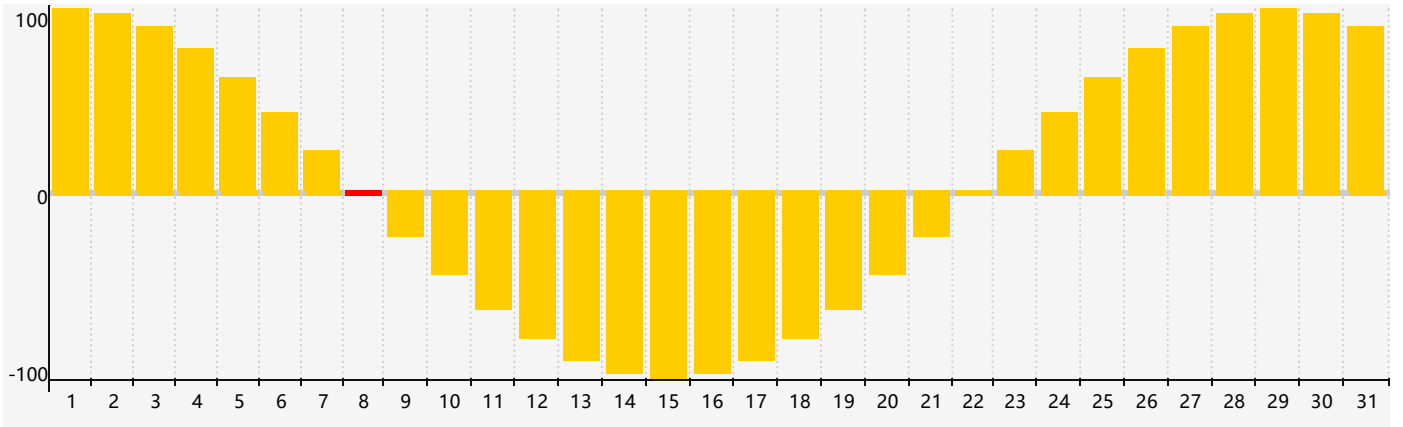

July 2017 Emotional Biorhythm Charts

July 2017

| SUN | MON | TUE | WED | THU | FRI | SAT |
|-----------|-----------|-----------|-----------|-----------|-----------|-----------------------|
| 25 | 26 | 27 | 28 | 29 | 30 | 1 |
| 2 | 3 | 4 | 5 | 6 | 7 | 8 Emotional |
| 9 | 10 | 11 | 12 | 13 | 14 | 15 |
| 16 | 17 | 18 | 19 | 20 | 21 | 22 |
| 23 | 24 | 25 | 26 | 27 | 28 | 29 |
| 30 | 31 | 1 | 2 | 3 | 4 | 5 Emotional |