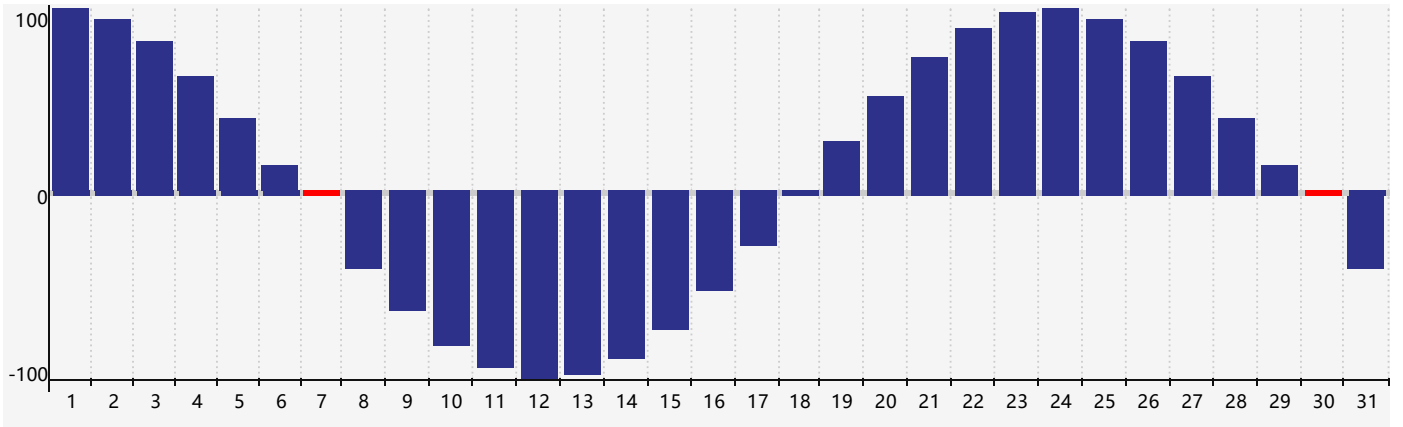

## July 2017 Physical Biorhythm Charts

# July 2017

SUN	MON	TUE	WED	THU	FRI	SAT
25	26	27	28	29	30	1
2	3	4	5	6	7 <small>Physical</small>	8
9	10	11	12	13	14	15
16	17	18	19	20	21	22
23	24	25	26	27	28	29
30 <small>Physical</small>	31	1	2	3	4	5