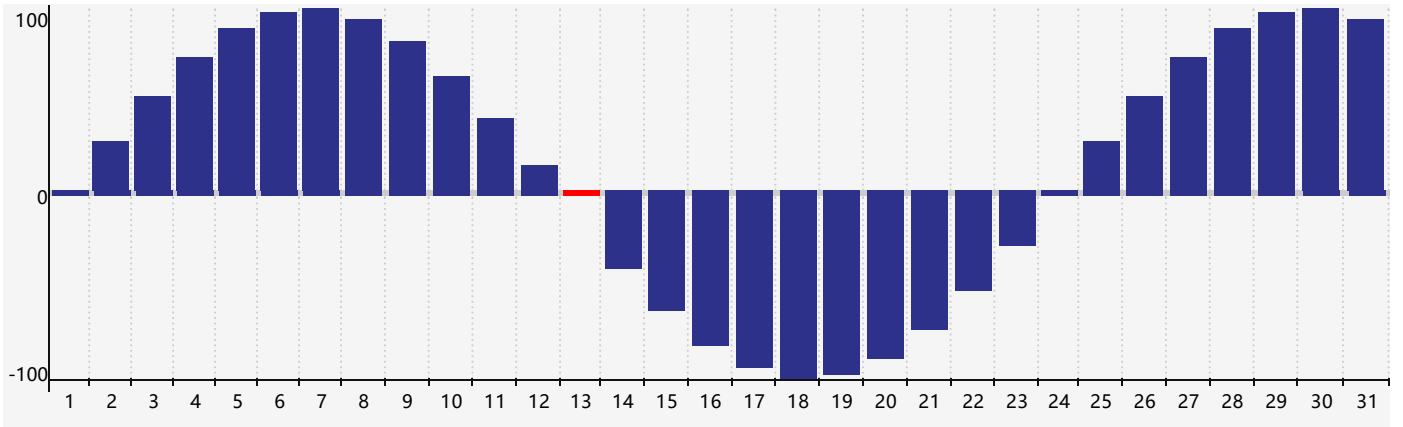

## July 2017 Physical Biorhythm Charts

# July 2017

SUN	MON	TUE	WED	THU	FRI	SAT
25	26	27	28	29	30	1
2	3	4	5	6	7	8
9	10	11	12	13 <small>Physical</small>	14	15
16	17	18	19	20	21	22
23	24	25	26	27	28	29
30	31	1	2	3	4	5 <small>Physical</small>