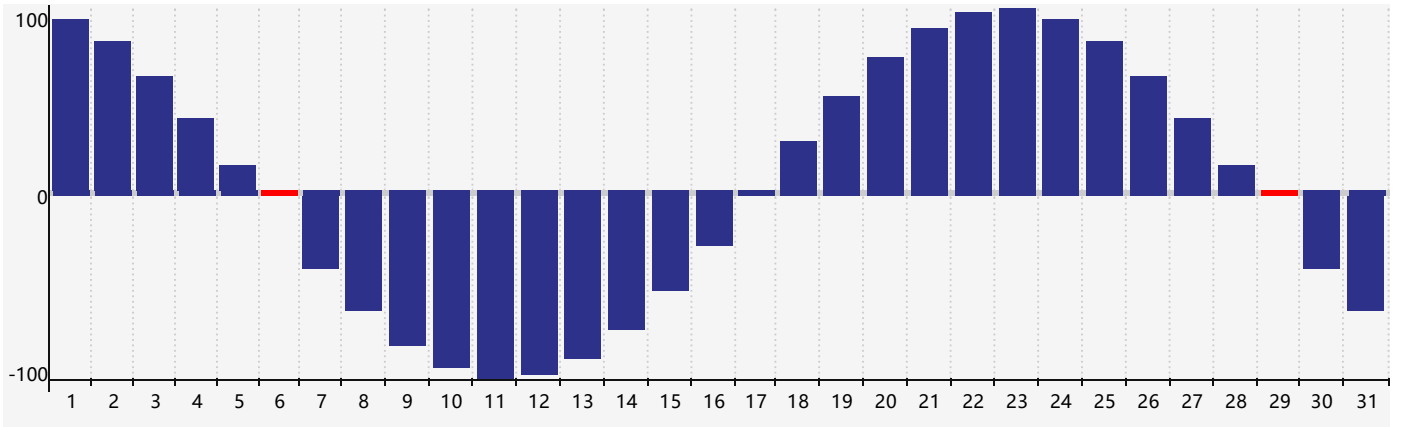

July 2017 Physical Biorhythm Charts

July 2017

SUN	MON	TUE	WED	THU	FRI	SAT
25	26	27	28	29	30	1
2	3	4	5	6 <small>Physical</small>	7	8
9	10	11	12	13	14	15
16	17	18	19	20	21	22
23	24	25	26	27	28	29 <small>Physical</small>
30	31	1	2	3	4	5