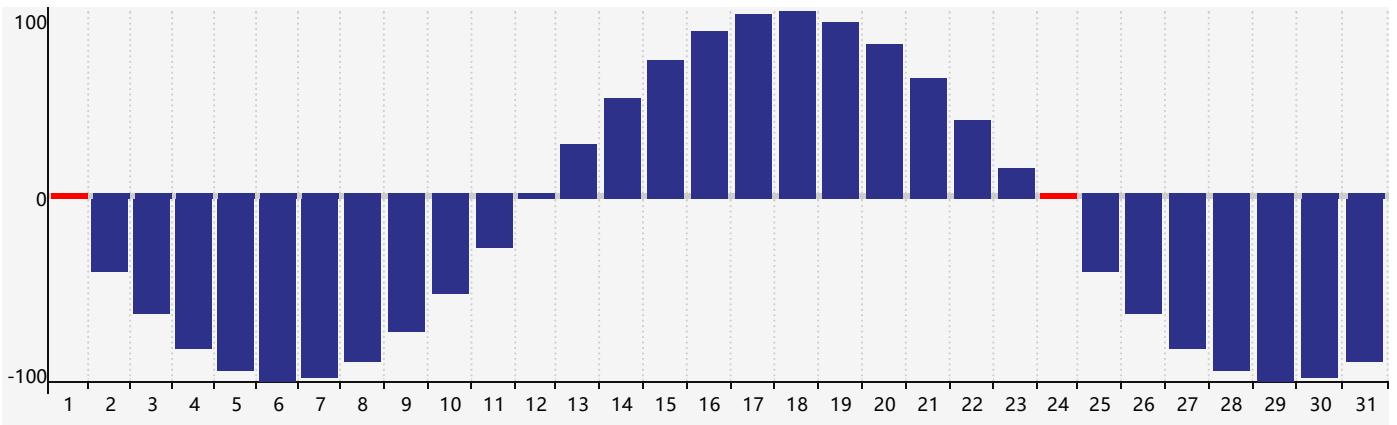

August 2017 Intellectual Biorhythm Charts

August 2017 Emotional Biorhythm Charts

August 2017 Physical Biorhythm Charts

August 2017

SUN	MON	TUE	WED	THU	FRI	SAT
30	31	1 Physical	2	3	4	5
6	7	8	9	10	11	12
13	14	15	16 Emotional	17	18	19
20	21	22	23	24 Physical	25 Intellectual	26
27	28	29	30	31	1	2