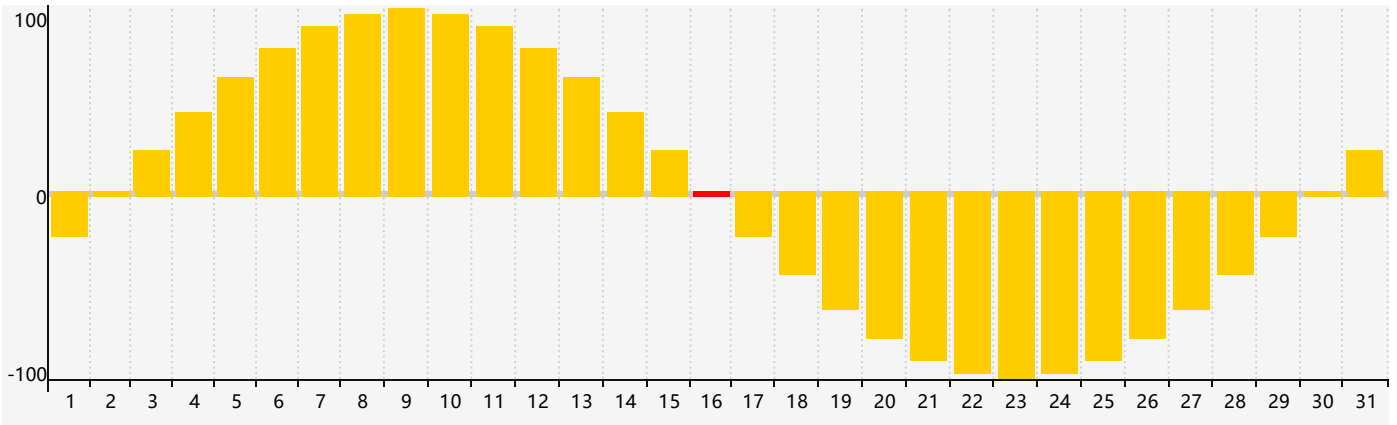

August 2017 Intellectual Biorhythm Charts

August 2017 Emotional Biorhythm Charts

August 2017 Physical Biorhythm Charts

August 2017

SUN	MON	TUE	WED	THU	FRI	SAT
30	31	1 Physical	2	3	4	5
6	7	8	9	10	11	12
13	14	15	16 Emotional	17	18	19
20	21	22	23	24 Physical	25 Intellectual	26
27	28	29	30	31	1	2