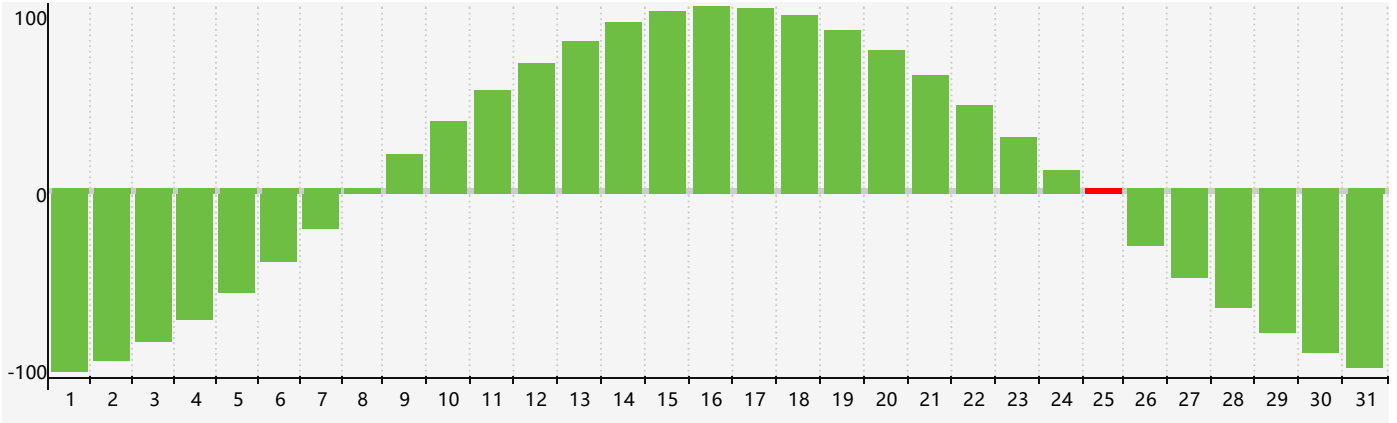

August 2017 Intellectual Biorhythm Charts

August 2017 Emotional Biorhythm Charts

August 2017 Physical Biorhythm Charts

August 2017

SUN	MON	TUE	WED	THU	FRI	SAT
30	31	1 Physical	2	3	4	5
6	7	8	9	10	11	12
13	14	15	16 Emotional	17	18	19
20	21	22	23	24 Physical	25 Intellectual	26
27	28	29	30	31	1	2