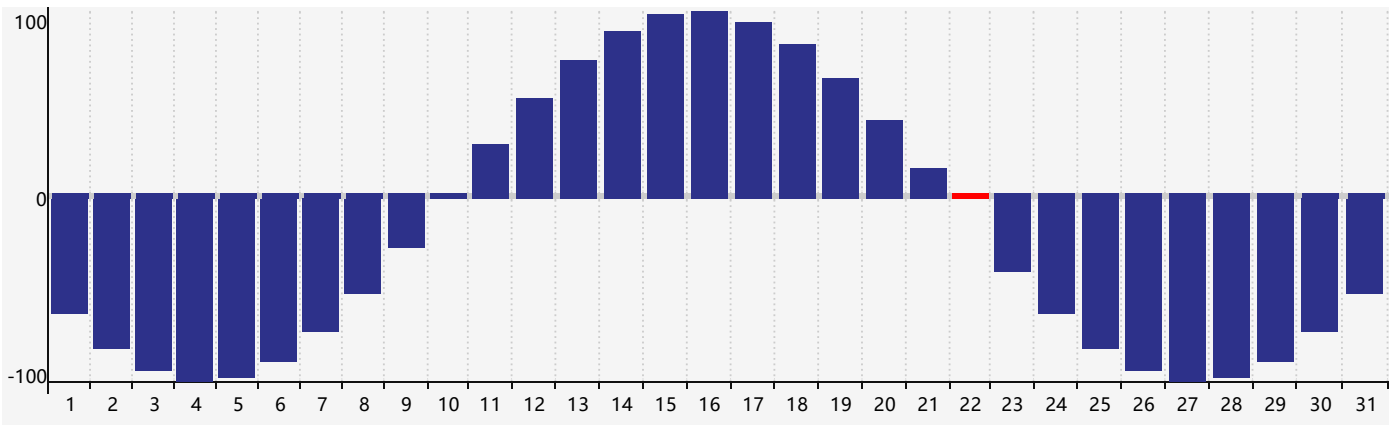

August 2017 Intellectual Biorhythm Charts

August 2017 Emotional Biorhythm Charts

August 2017 Physical Biorhythm Charts

August 2017

SUN	MON	TUE	WED	THU	FRI	SAT
30 Physical	31	1	2	3	4	5 Emotional
6	7	8	9 Intellectual	10	11	12
13	14	15	16	17	18	19
20	21	22 Physical	23	24	25	26
27	28	29	30	31	1	2 Emotional