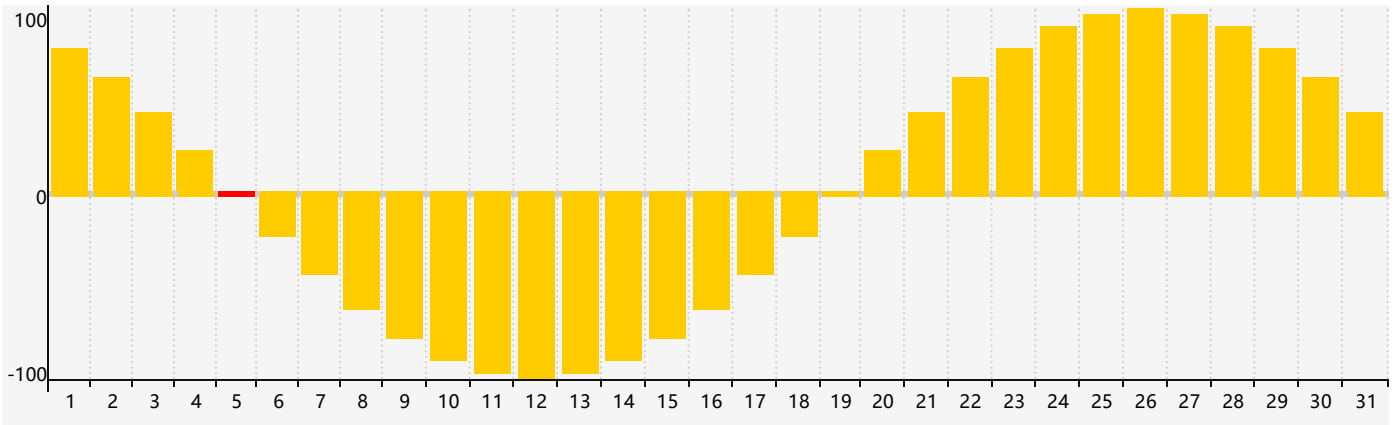

August 2017 Intellectual Biorhythm Charts

August 2017 Emotional Biorhythm Charts

August 2017 Physical Biorhythm Charts

August 2017

SUN	MON	TUE	WED	THU	FRI	SAT
30 Physical	31	1	2	3	4	5 Emotional
6	7	8	9 Intellectual	10	11	12
13	14	15	16	17	18	19
20	21	22 Physical	23	24	25	26
27	28	29	30	31	1	2 Emotional