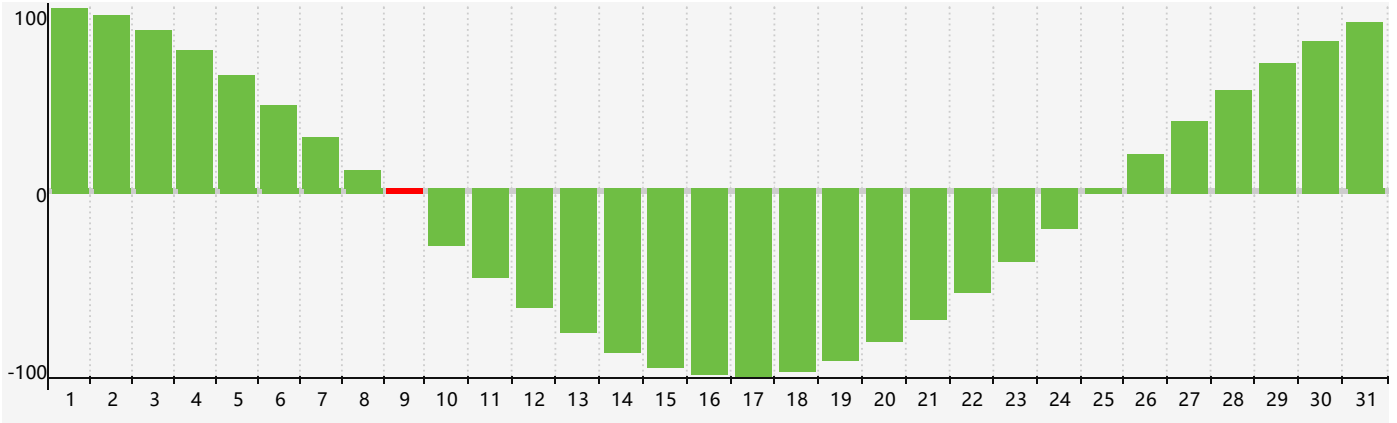

August 2017 Intellectual Biorhythm Charts

August 2017 Emotional Biorhythm Charts

August 2017 Physical Biorhythm Charts

August 2017

SUN	MON	TUE	WED	THU	FRI	SAT
30 Physical	31	1	2	3	4	5 Emotional
6	7	8	9 Intellectual	10	11	12
13	14	15	16	17	18	19
20	21	22 Physical	23	24	25	26
27	28	29	30	31	1	2 Emotional