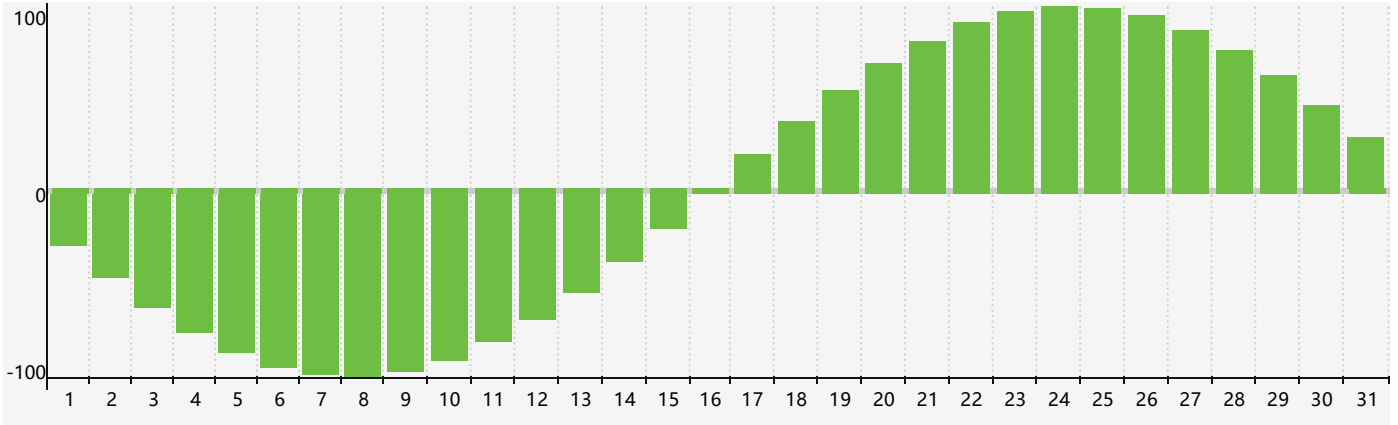

August 2017 Intellectual Biorhythm Charts

August 2017 Emotional Biorhythm Charts

August 2017 Physical Biorhythm Charts

August 2017

SUN	MON	TUE	WED	THU	FRI	SAT
30	31 <small>Intellectual</small>	1	2	3	4 <small>Emotional</small>	5
6	7	8	9	10	11	12 <small>Physical</small>
13	14	15	16	17	18	19
20	21	22	23	24	25	26
27	28	29	30	31	1 <small>Emotional</small>	2 <small>Intellectual</small>