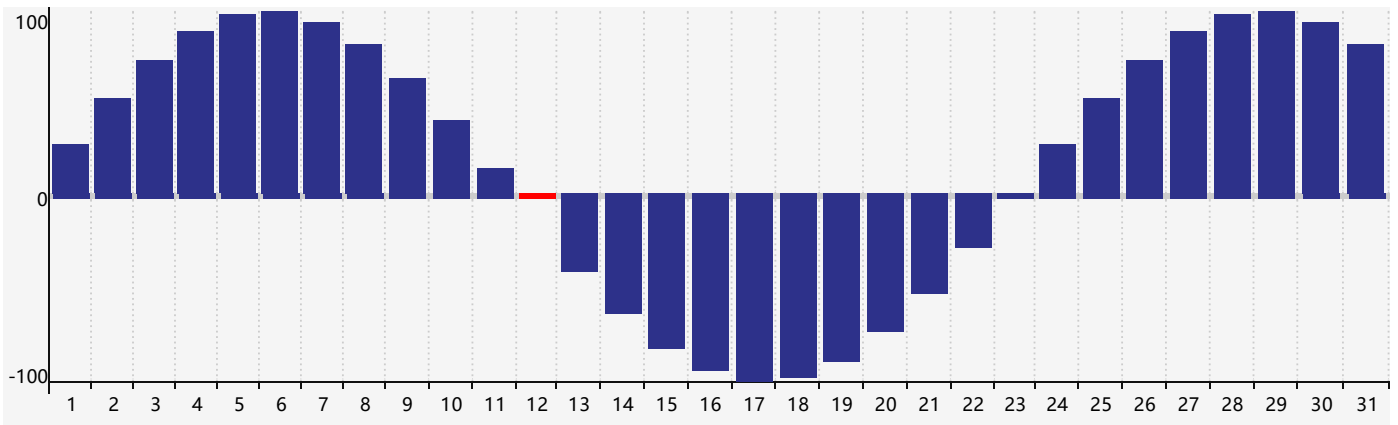

August 2017 Intellectual Biorhythm Charts

August 2017 Emotional Biorhythm Charts

August 2017 Physical Biorhythm Charts

August 2017

SUN	MON	TUE	WED	THU	FRI	SAT
30	31 <small>Intellectual</small>	1	2	3	4 <small>Emotional</small>	5
6	7	8	9	10	11	12 <small>Physical</small>
13	14	15	16	17	18	19
20	21	22	23	24	25	26
27	28	29	30	31	1 <small>Emotional</small>	2 <small>Intellectual</small>