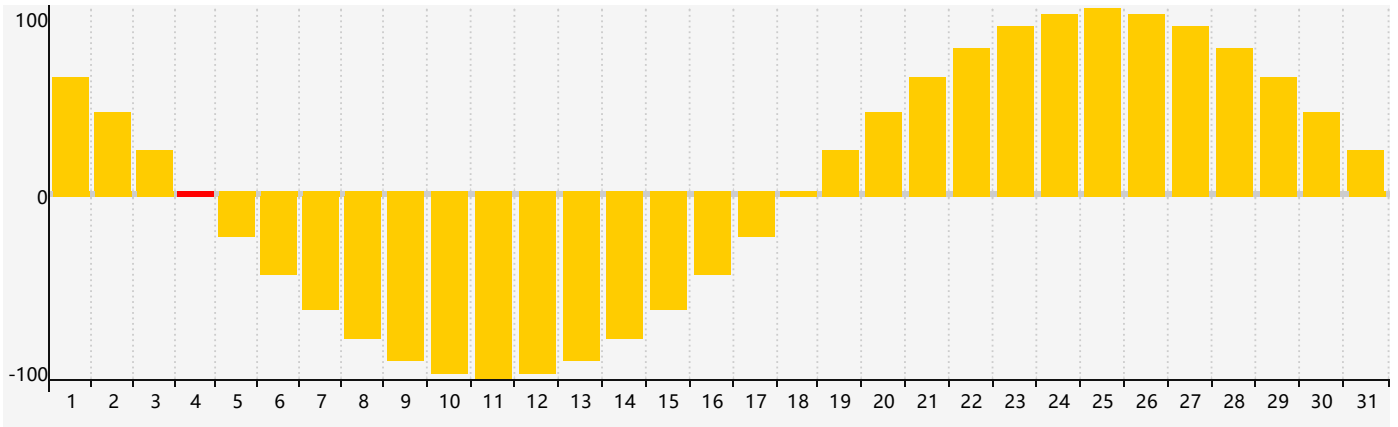

August 2017 Intellectual Biorhythm Charts

August 2017 Emotional Biorhythm Charts

August 2017 Physical Biorhythm Charts

August 2017

SUN	MON	TUE	WED	THU	FRI	SAT
30	31 <small>Intellectual</small>	1	2	3	4 <small>Emotional</small>	5
6	7	8	9	10	11	12 <small>Physical</small>
13	14	15	16	17	18	19
20	21	22	23	24	25	26
27	28	29	30	31	1 <small>Emotional</small>	2 <small>Intellectual</small>