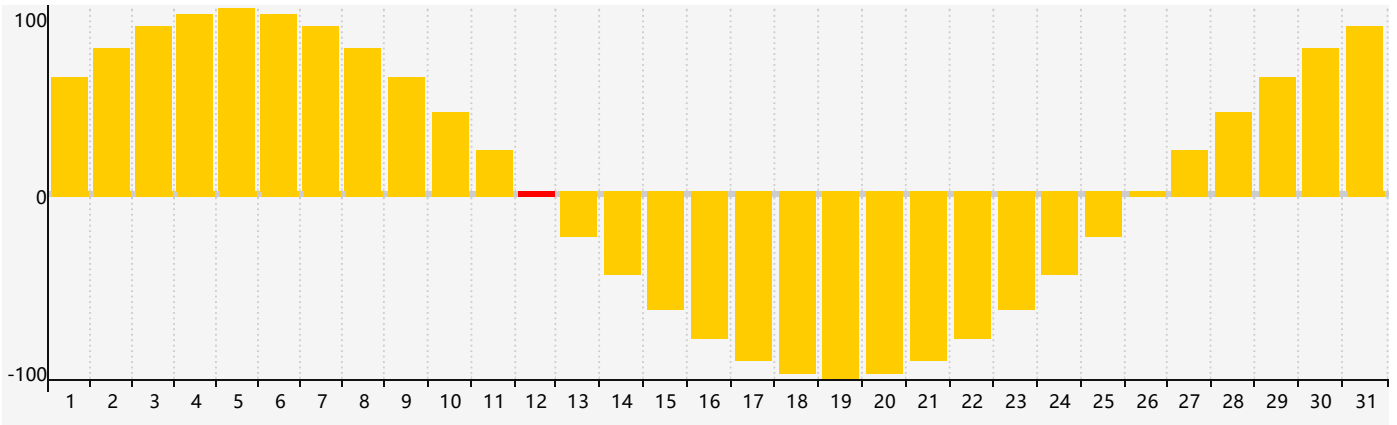

August 2017 Intellectual Biorhythm Charts

August 2017 Emotional Biorhythm Charts

August 2017 Physical Biorhythm Charts

August 2017

SUN	MON	TUE	WED	THU	FRI	SAT
30	31	1	2	3	4	5
6	7	8	9 Physical	10 Intellectual	11	12 Emotional
13	14	15	16	17	18	19
20	21	22	23	24	25	26
27	28	29	30	31	1 Physical	2