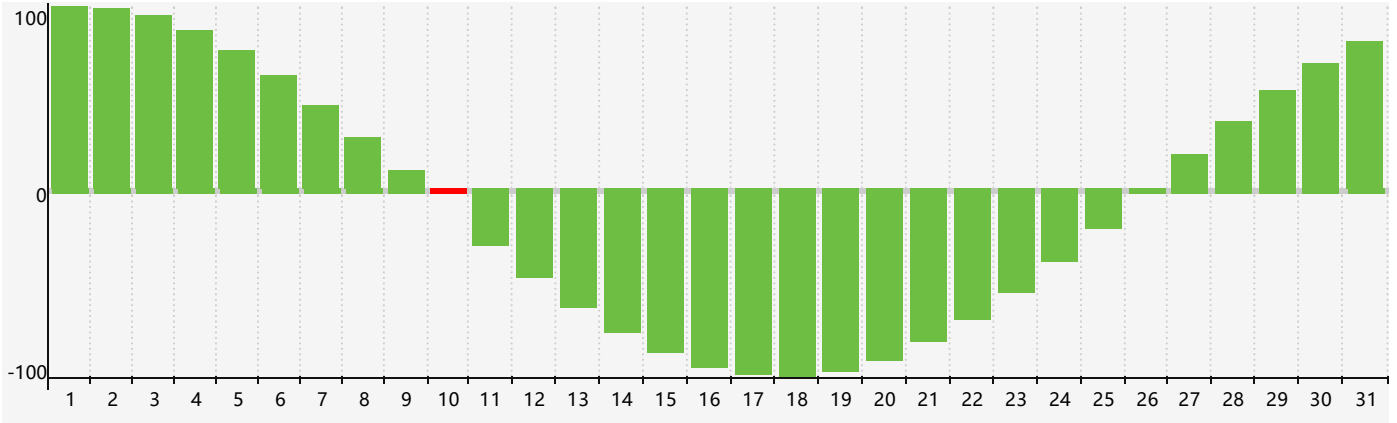

August 2017 Intellectual Biorhythm Charts

August 2017 Emotional Biorhythm Charts

August 2017 Physical Biorhythm Charts

August 2017

SUN	MON	TUE	WED	THU	FRI	SAT
30	31	1	2	3	4	5
6	7	8	9 Physical	10 Intellectual	11	12 Emotional
13	14	15	16	17	18	19
20	21	22	23	24	25	26
27	28	29	30	31	1 Physical	2