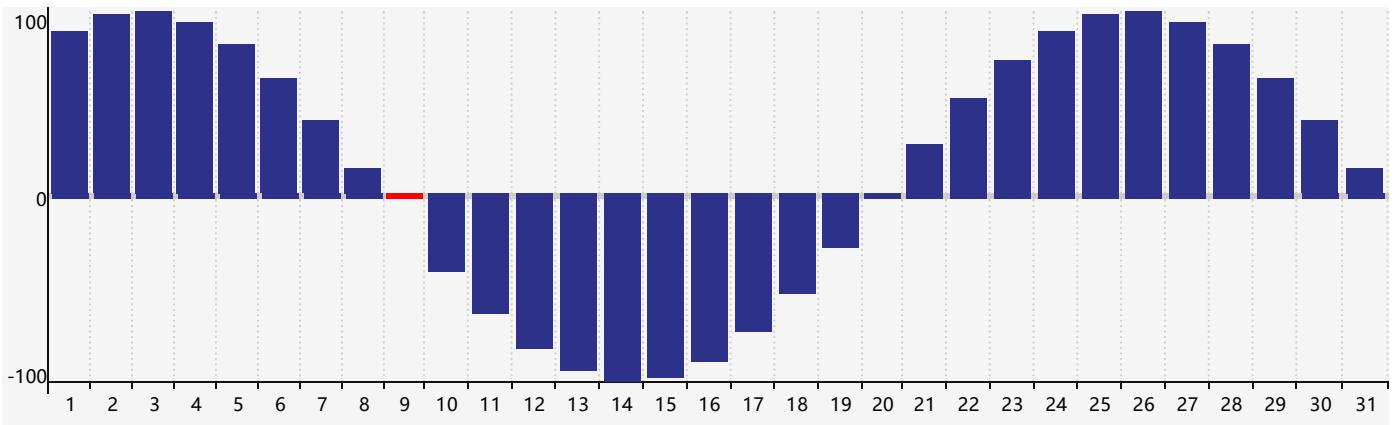

August 2017 Intellectual Biorhythm Charts

August 2017 Emotional Biorhythm Charts

August 2017 Physical Biorhythm Charts

August 2017

SUN	MON	TUE	WED	THU	FRI	SAT
30	31	1	2	3	4	5
6	7	8	9 Physical	10 Intellectual	11	12 Emotional
13	14	15	16	17	18	19
20	21	22	23	24	25	26
27	28	29	30	31	1 Physical	2