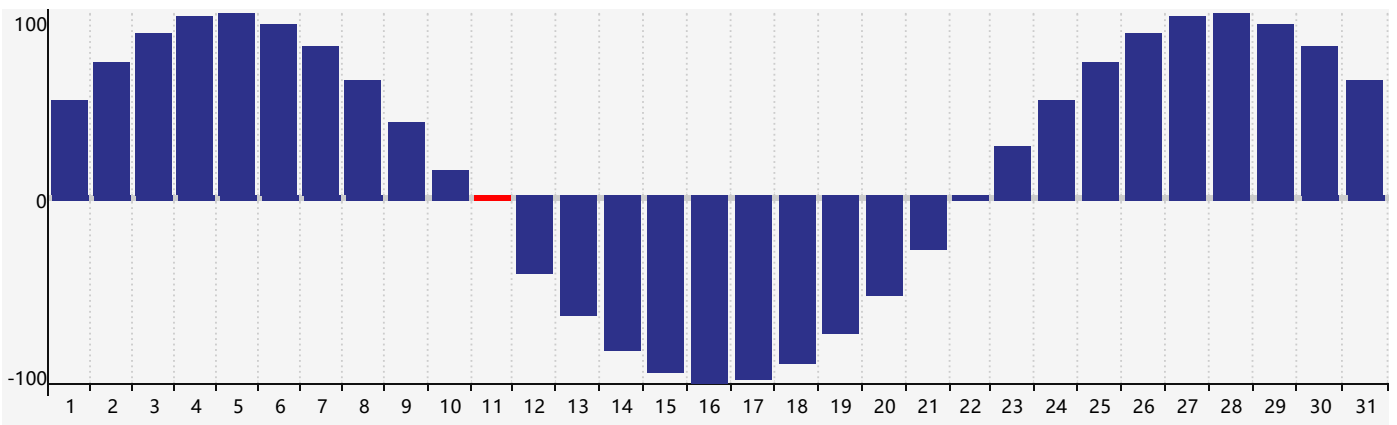

August 2017 Intellectual Biorhythm Charts

August 2017 Emotional Biorhythm Charts

August 2017 Physical Biorhythm Charts

August 2017

SUN	MON	TUE	WED	THU	FRI	SAT
30	31	1	2	3	4	5
6	7	8	9 Intellectual	10	11 Physical	12
13	14	15	16 Emotional	17	18	19
20	21	22	23	24	25	26
27	28	29	30	31	1	2