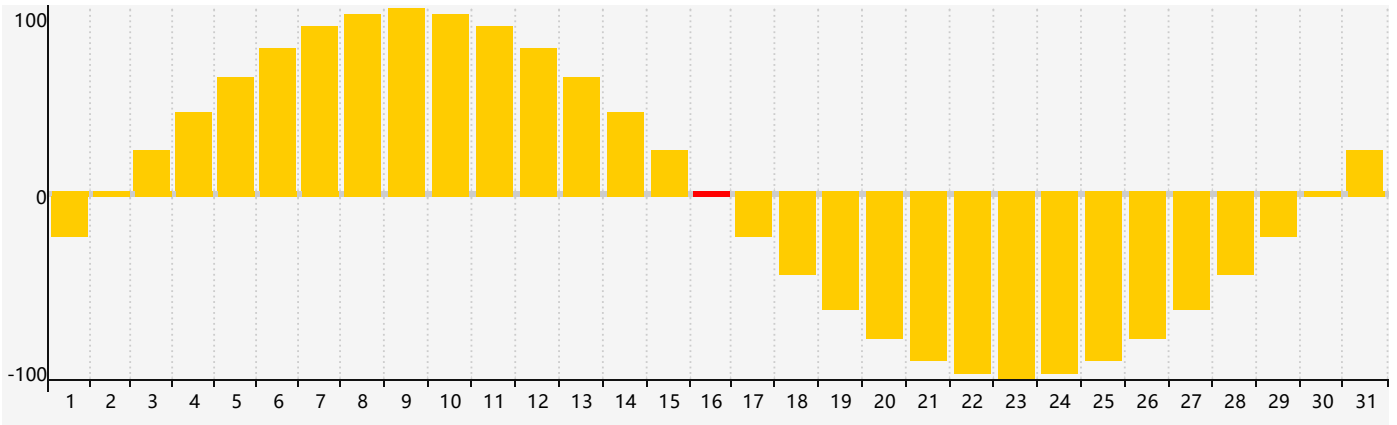

August 2017 Intellectual Biorhythm Charts

August 2017 Emotional Biorhythm Charts

August 2017 Physical Biorhythm Charts

August 2017

SUN	MON	TUE	WED	THU	FRI	SAT
30	31	1	2	3	4	5
6	7	8	9 Intellectual	10	11 Physical	12
13	14	15	16 Emotional	17	18	19
20	21	22	23	24	25	26
27	28	29	30	31	1	2