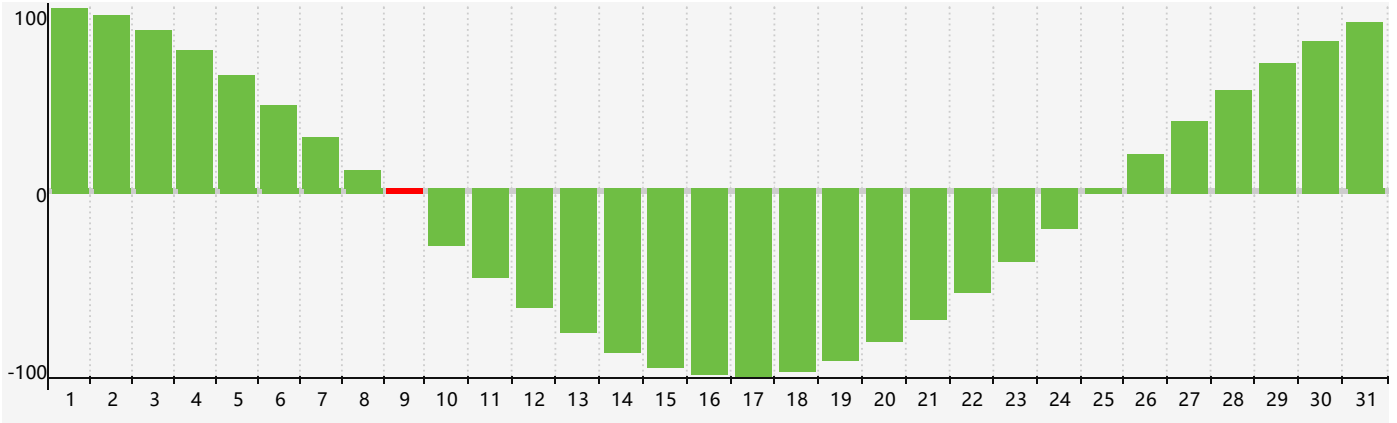

August 2017 Intellectual Biorhythm Charts

August 2017 Emotional Biorhythm Charts

August 2017 Physical Biorhythm Charts

August 2017

SUN	MON	TUE	WED	THU	FRI	SAT
30	31	1	2	3	4	5
6	7	8	9 Intellectual	10	11 Physical	12
13	14	15	16 Emotional	17	18	19
20	21	22	23	24	25	26
27	28	29	30	31	1	2