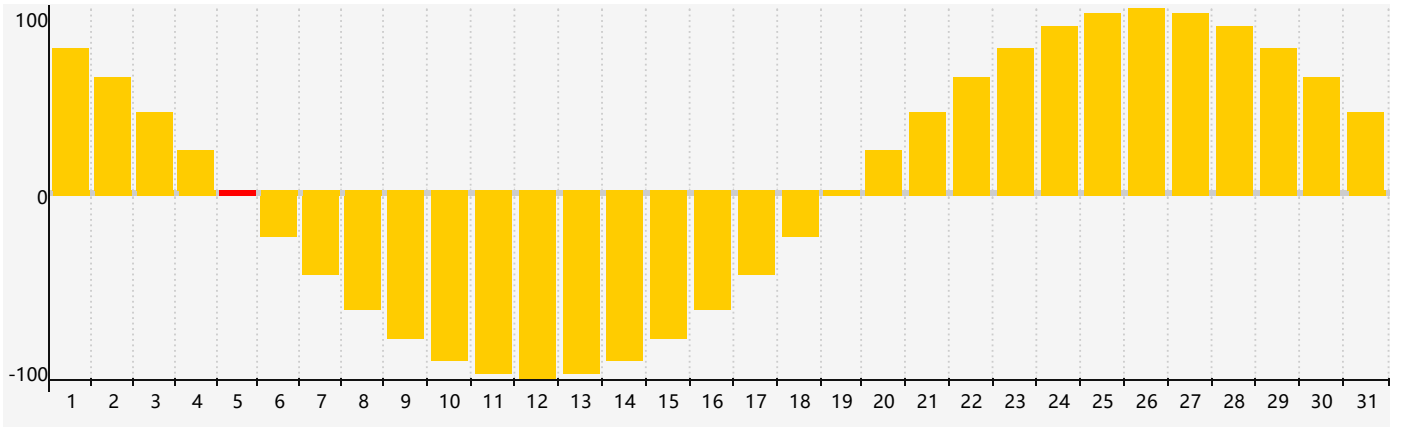

August 2017 Emotional Biorhythm Charts

August 2017

| SUN | MON | TUE | WED | THU | FRI | SAT |
|-----|-----|-----|-----|-----|-----|-------------------------------|
| 30 | 31 | 1 | 2 | 3 | 4 | 5 <small>Emotional</small> |
| 6 | 7 | 8 | 9 | 10 | 11 | 12 |
| 13 | 14 | 15 | 16 | 17 | 18 | 19 |
| 20 | 21 | 22 | 23 | 24 | 25 | 26 |
| 27 | 28 | 29 | 30 | 31 | 1 | 2 <small>Emotional</small> |