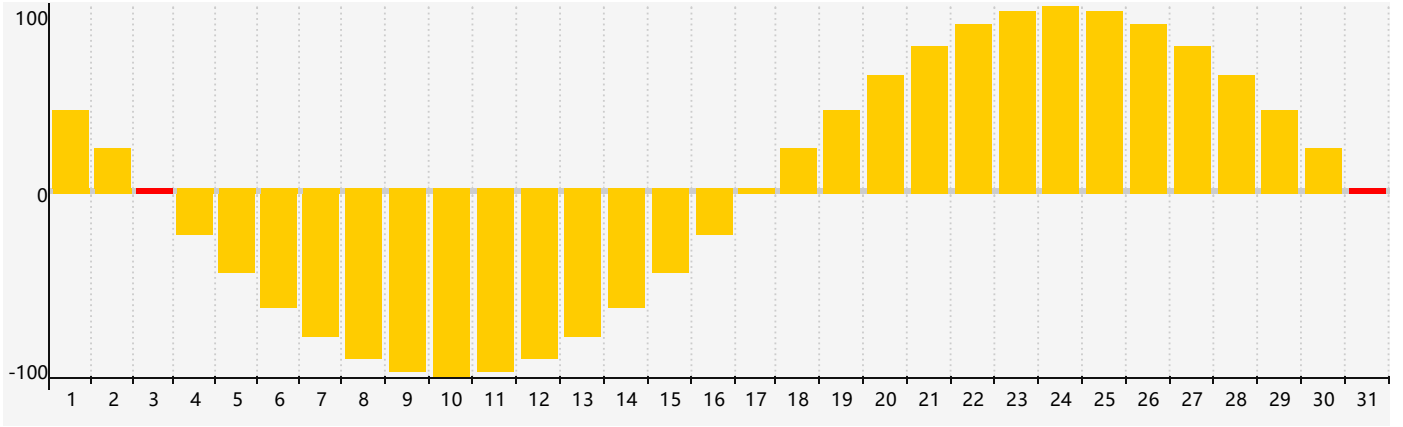

August 2017 Emotional Biorhythm Charts

August 2017

SUN	MON	TUE	WED	THU	FRI	SAT
30	31	1	2	3 <small>Emotional</small>	4	5
6	7	8	9	10	11	12
13	14	15	16	17	18	19
20	21	22	23	24	25	26
27	28	29	30	31 <small>Emotional</small>	1	2