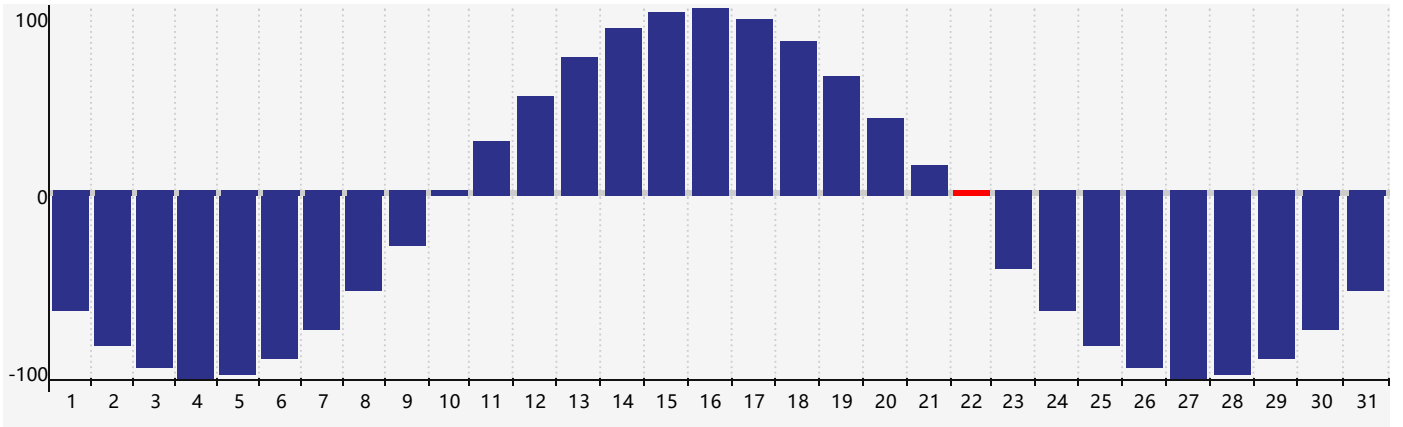

## August 2017 Physical Biorhythm Charts

# August 2017

SUN	MON	TUE	WED	THU	FRI	SAT
30 Physical	31	1	2	3	4	5
6	7	8	9	10	11	12
13	14	15	16	17	18	19
20	21	22 Physical	23	24	25	26
27	28	29	30	31	1	2