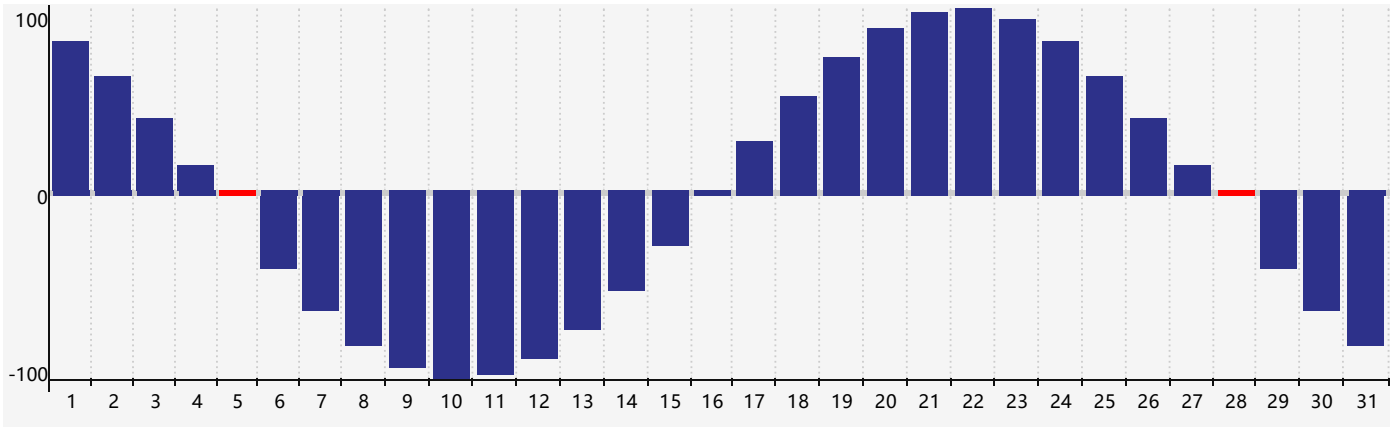

August 2017 Physical Biorhythm Charts

August 2017

SUN	MON	TUE	WED	THU	FRI	SAT
30	31	1	2	3	4	5 Physical
6	7	8	9	10	11	12
13	14	15	16	17	18	19
20	21	22	23	24	25	26
27	28 Physical	29	30	31	1	2