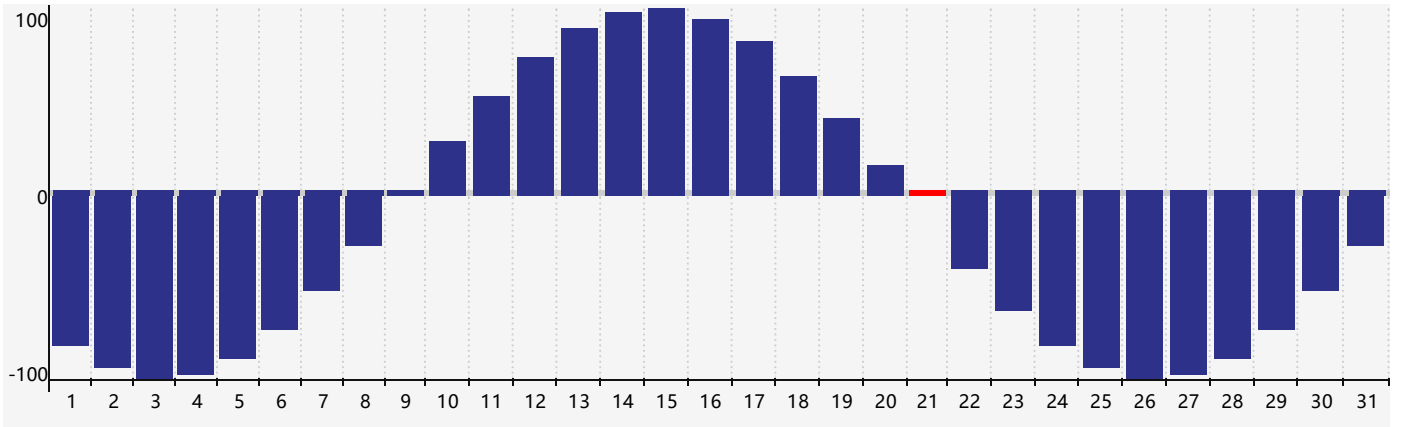

August 2017 Physical Biorhythm Charts

August 2017

SUN	MON	TUE	WED	THU	FRI	SAT
30	31	1	2	3	4	5
6	7	8	9	10	11	12
13	14	15	16	17	18	19
20	21 <small>Physical</small>	22	23	24	25	26
27	28	29	30	31	1	2