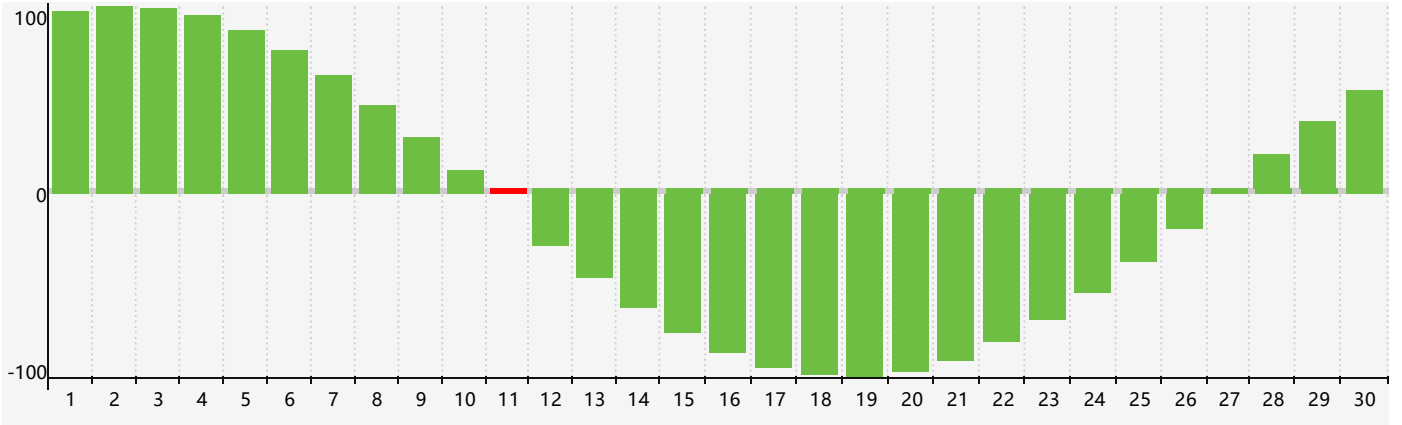

September 2017 Intellectual Biorhythm Charts

September 2017 Emotional Biorhythm Charts

September 2017 Physical Biorhythm Charts

September 2017

SUN	MON	TUE	WED	THU	FRI	SAT
27	28	29	30	31	1	2 Emotional
3	4	5	6	7	8	9
10	11 Intellectual	12	13	14 Physical	15	16
17	18	19	20	21	22	23
24	25	26	27	28	29	30 Emotional