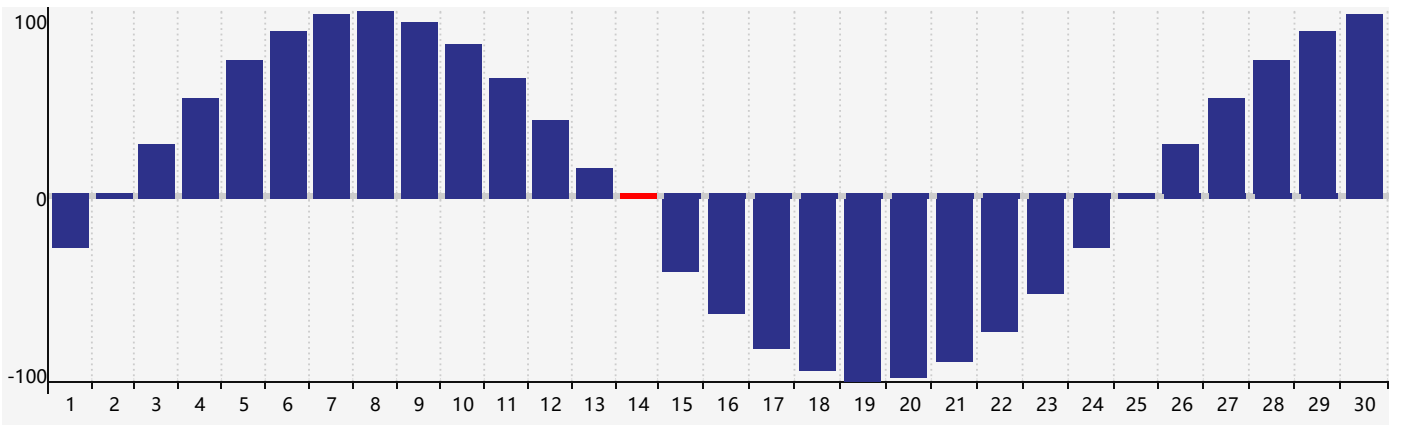

September 2017 Intellectual Biorhythm Charts

September 2017 Emotional Biorhythm Charts

September 2017 Physical Biorhythm Charts

September 2017

SUN	MON	TUE	WED	THU	FRI	SAT
27	28	29	30	31	1	2 Emotional
3	4	5	6	7	8	9
10	11 Intellectual	12	13	14 Physical	15	16
17	18	19	20	21	22	23
24	25	26	27	28	29	30 Emotional