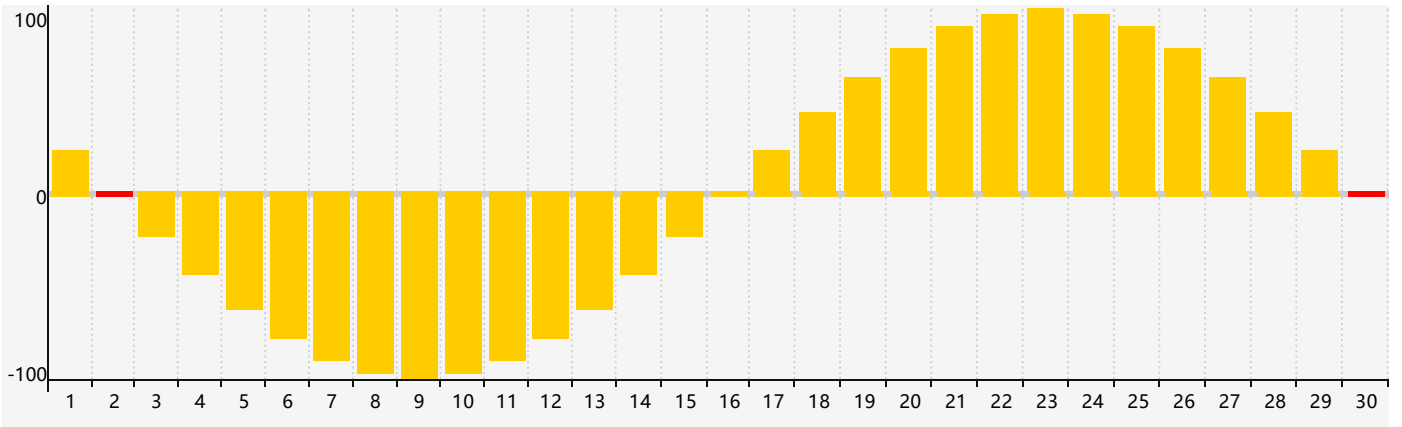

September 2017 Intellectual Biorhythm Charts

September 2017 Emotional Biorhythm Charts

September 2017 Physical Biorhythm Charts

September 2017

SUN	MON	TUE	WED	THU	FRI	SAT
27	28	29	30	31	1	2 Emotional
3	4	5	6	7	8	9
10	11 Intellectual	12	13	14 Physical	15	16
17	18	19	20	21	22	23
24	25	26	27	28	29	30 Emotional