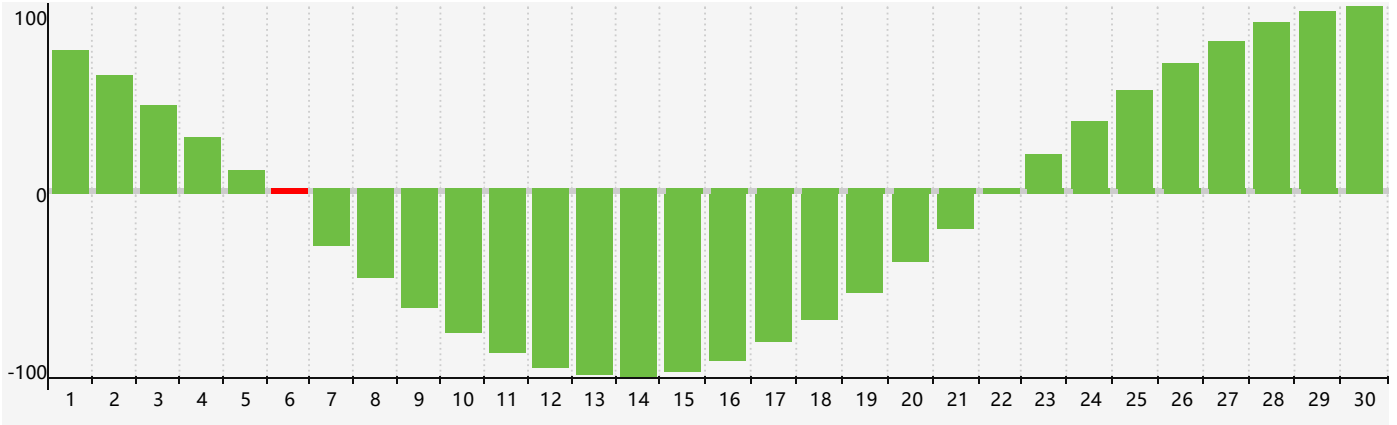

September 2017 Intellectual Biorhythm Charts

September 2017 Emotional Biorhythm Charts

September 2017 Physical Biorhythm Charts

September 2017

SUN	MON	TUE	WED	THU	FRI	SAT
27	28	29	30	31	1	2
3	4	5	6 Intellectual Emotional	7	8	9
10	11	12	13 Physical	14	15	16
17	18	19	20	21	22	23
24	25	26	27	28	29	30