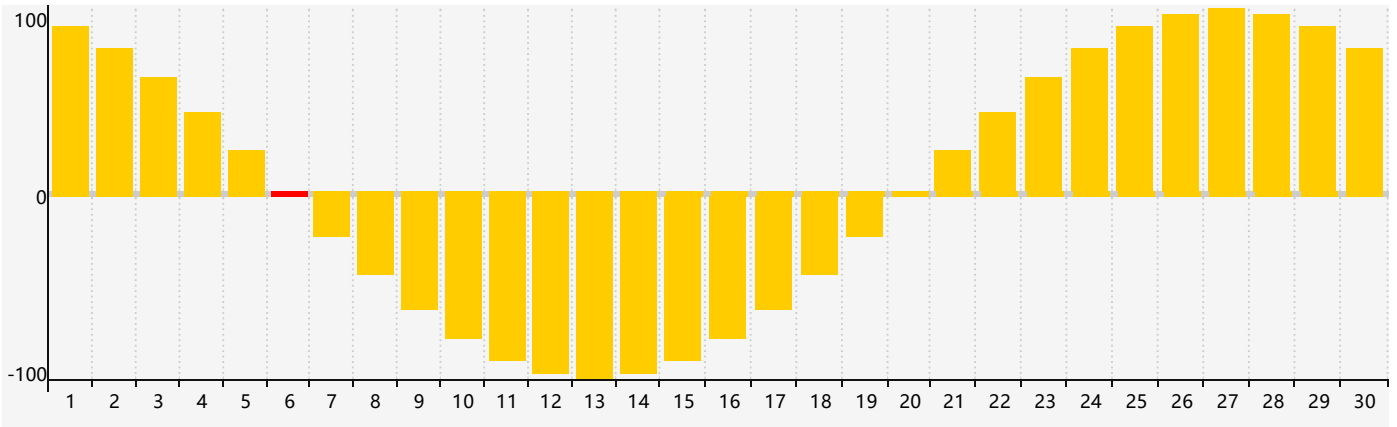

September 2017 Intellectual Biorhythm Charts

September 2017 Emotional Biorhythm Charts

September 2017 Physical Biorhythm Charts

September 2017

SUN	MON	TUE	WED	THU	FRI	SAT
27	28	29	30	31	1	2
3	4	5	6 Intellectual Emotional	7	8	9
10	11	12	13 Physical	14	15	16
17	18	19	20	21	22	23
24	25	26	27	28	29	30