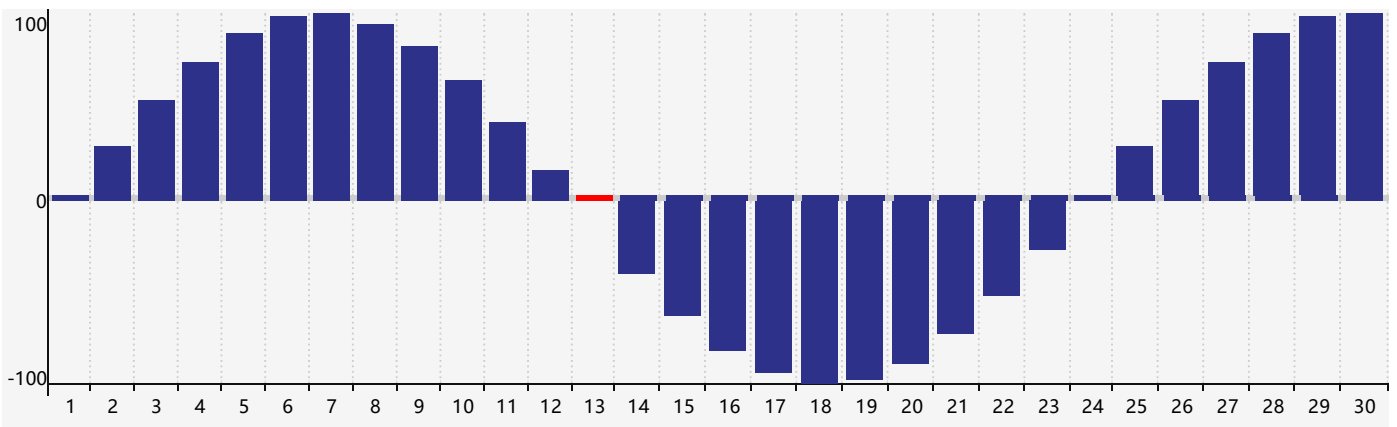

September 2017 Intellectual Biorhythm Charts

September 2017 Emotional Biorhythm Charts

September 2017 Physical Biorhythm Charts

September 2017

SUN	MON	TUE	WED	THU	FRI	SAT
27	28	29	30	31	1	2
3	4	5	6 Intellectual Emotional	7	8	9
10	11	12	13 Physical	14	15	16
17	18	19	20	21	22	23
24	25	26	27	28	29	30