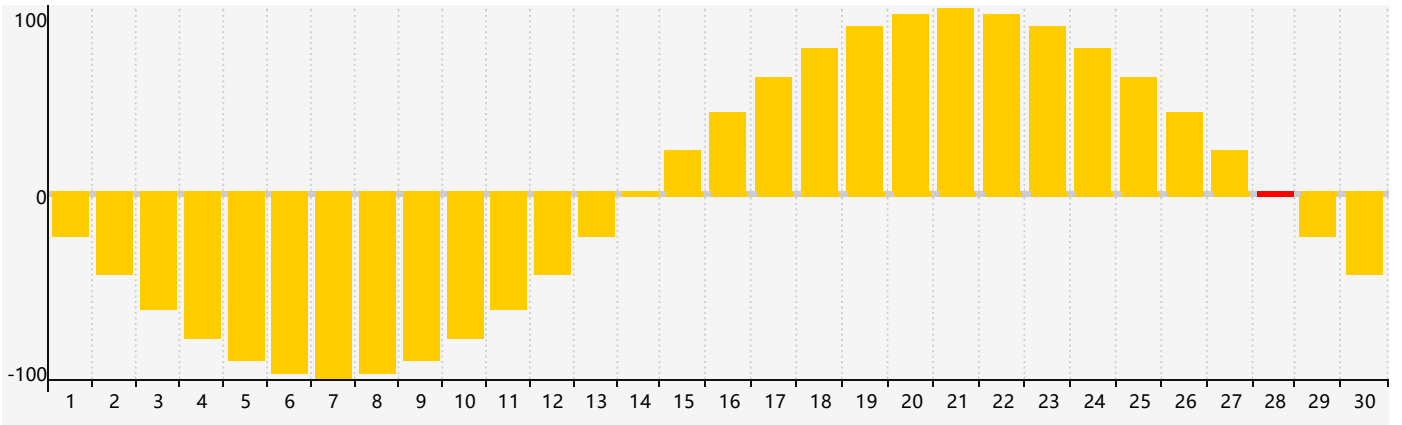

September 2017 Intellectual Biorhythm Charts

September 2017 Emotional Biorhythm Charts

September 2017 Physical Biorhythm Charts

September 2017

SUN	MON	TUE	WED	THU	FRI	SAT
27	28	29	30	31 <small>Emotional</small>	1	2
3	4	5	6	7 <small>Intellectual Physical</small>	8	9
10	11	12	13	14	15	16
17	18	19	20	21	22	23
24	25	26	27	28 <small>Emotional</small>	29	30 <small>Physical</small>