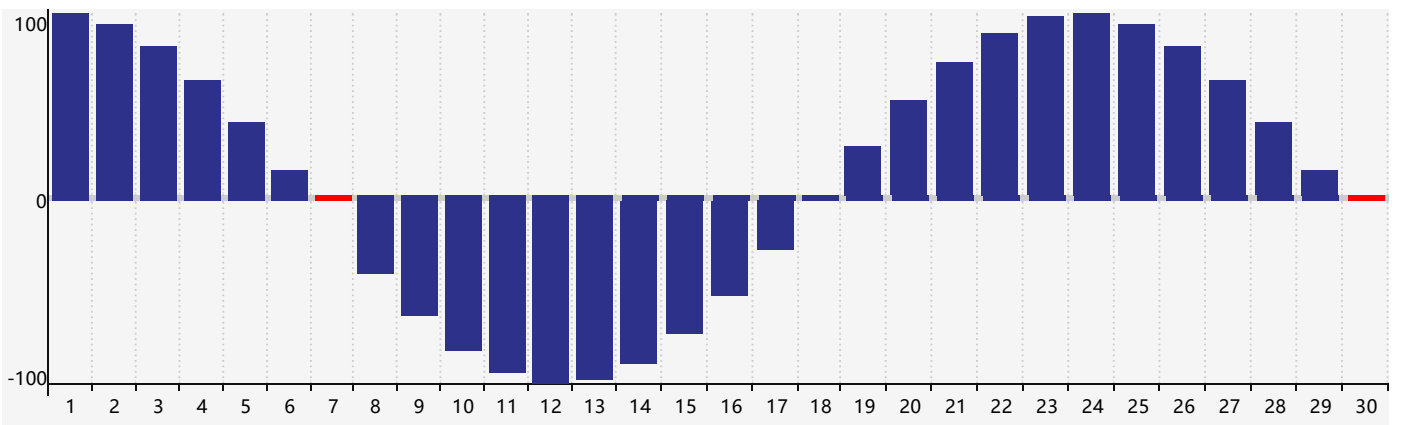

September 2017 Intellectual Biorhythm Charts

September 2017 Emotional Biorhythm Charts

September 2017 Physical Biorhythm Charts

September 2017

SUN	MON	TUE	WED	THU	FRI	SAT
27	28	29	30	31 <small>Emotional</small>	1	2
3	4	5	6	7 <small>Intellectual Physical</small>	8	9
10	11	12	13	14	15	16
17	18	19	20	21	22	23
24	25	26	27	28 <small>Emotional</small>	29	30 <small>Physical</small>