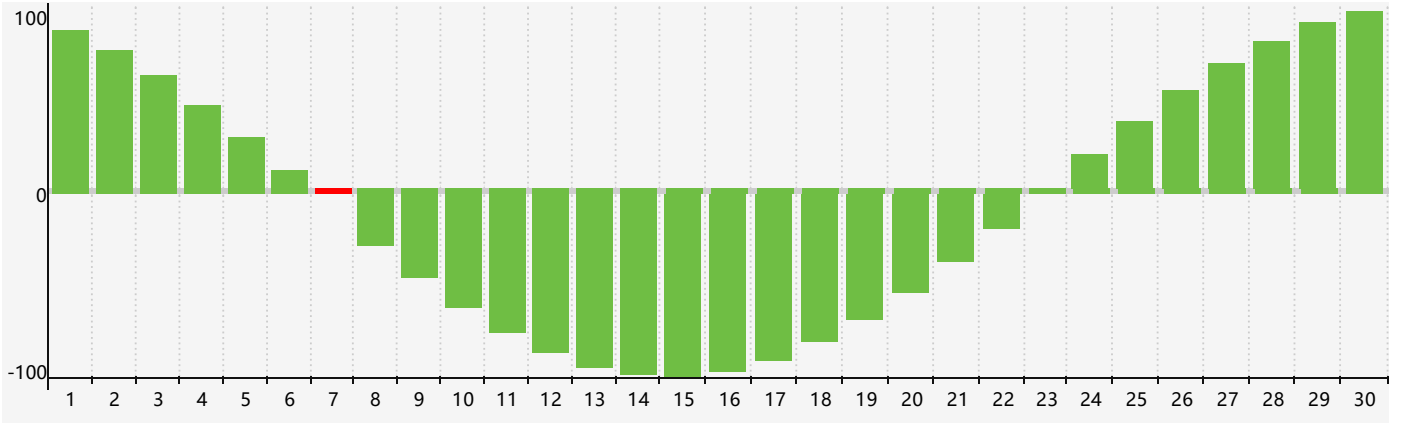

September 2017 Intellectual Biorhythm Charts

September 2017 Emotional Biorhythm Charts

September 2017 Physical Biorhythm Charts

September 2017

SUN	MON	TUE	WED	THU	FRI	SAT
27	28	29	30	31 <small>Emotional</small>	1	2
3	4	5	6	7 <small>Intellectual Physical</small>	8	9
10	11	12	13	14	15	16
17	18	19	20	21	22	23
24	25	26	27	28 <small>Emotional</small>	29	30 <small>Physical</small>