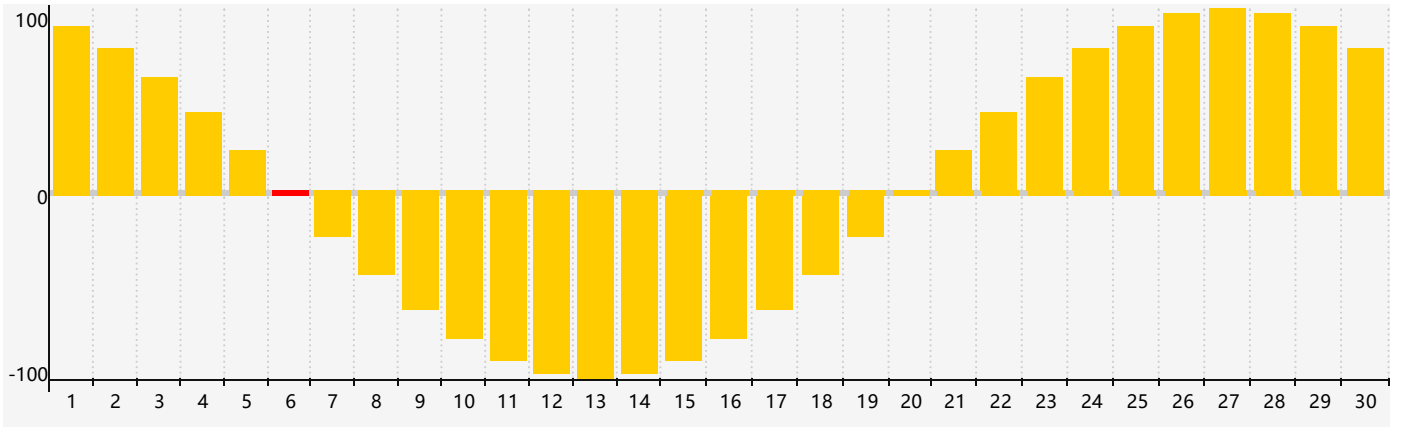

September 2017 Emotional Biorhythm Charts

September 2017

SUN	MON	TUE	WED	THU	FRI	SAT
27	28	29	30	31	1	2
3	4	5	6 <small>Emotional</small>	7	8	9
10	11	12	13	14	15	16
17	18	19	20	21	22	23
24	25	26	27	28	29	30