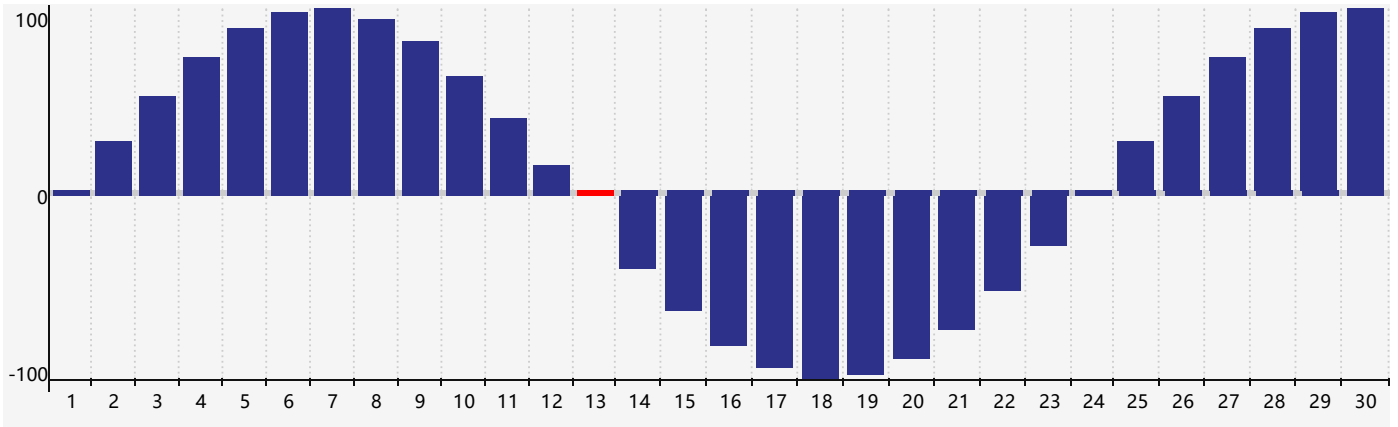

September 2017 Physical Biorhythm Charts

September 2017

SUN	MON	TUE	WED	THU	FRI	SAT
27	28	29	30	31	1	2
3	4	5	6	7	8	9
10	11	12	13 <small>Physical</small>	14	15	16
17	18	19	20	21	22	23
24	25	26	27	28	29	30