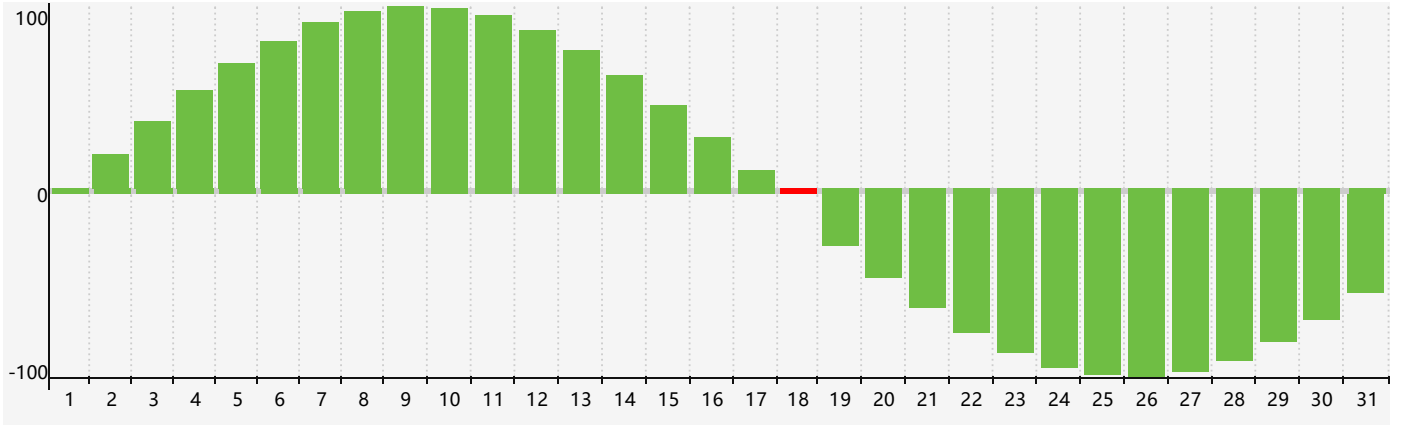

January 2018 Intellectual Biorhythm Charts

January 2018 Emotional Biorhythm Charts

January 2018 Physical Biorhythm Charts

January 2018

SUN	MON	TUE	WED	THU	FRI	SAT
31	1	2	3 Physical	4	5	6
7	8	9	10	11	12	13 Emotional
14	15	16	17	18 Intellectual	19	20
21	22	23	24	25	26 Physical	27
28	29	30	31	1	2	3