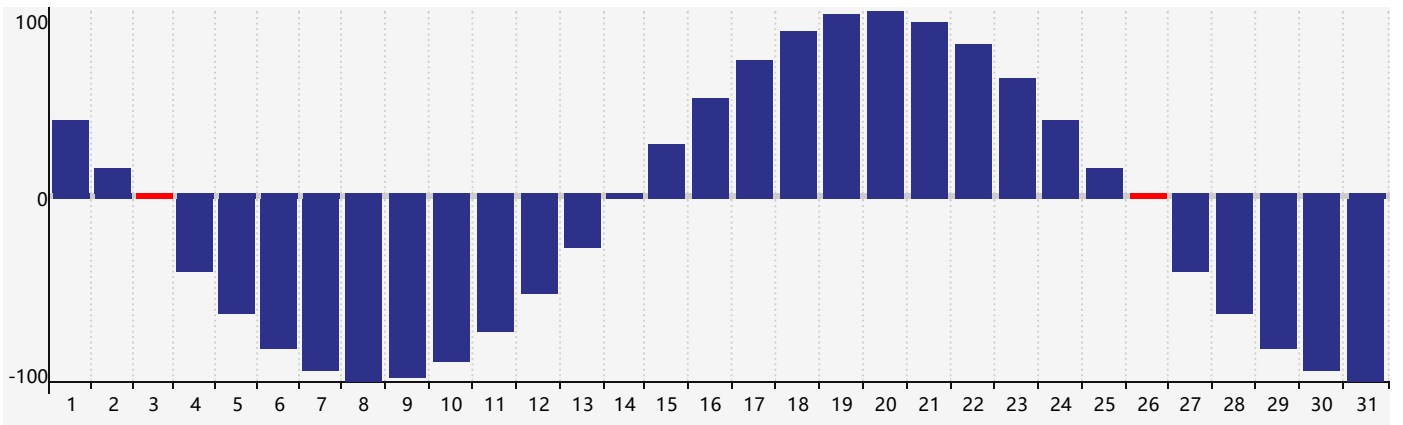

January 2018 Intellectual Biorhythm Charts

January 2018 Emotional Biorhythm Charts

January 2018 Physical Biorhythm Charts

January 2018

SUN	MON	TUE	WED	THU	FRI	SAT
31	1	2	3 Physical	4	5	6
7	8	9	10	11	12	13 Emotional
14	15	16	17	18 Intellectual	19	20
21	22	23	24	25	26 Physical	27
28	29	30	31	1	2	3