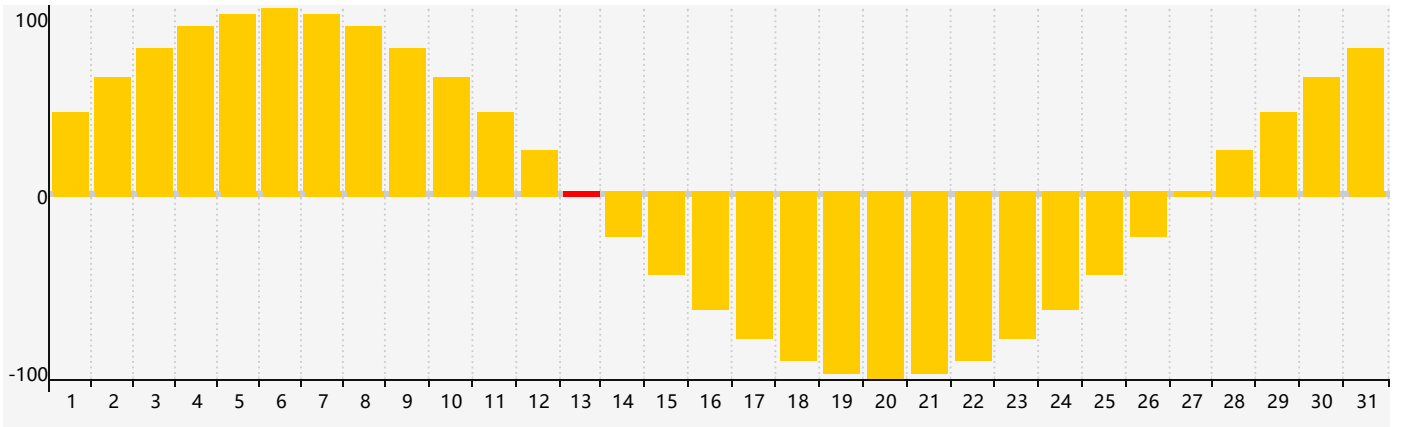

January 2018 Intellectual Biorhythm Charts

January 2018 Emotional Biorhythm Charts

January 2018 Physical Biorhythm Charts

January 2018

SUN	MON	TUE	WED	THU	FRI	SAT
31	1	2	3 Physical	4	5	6
7	8	9	10	11	12	13 Emotional
14	15	16	17	18 Intellectual	19	20
21	22	23	24	25	26 Physical	27
28	29	30	31	1	2	3