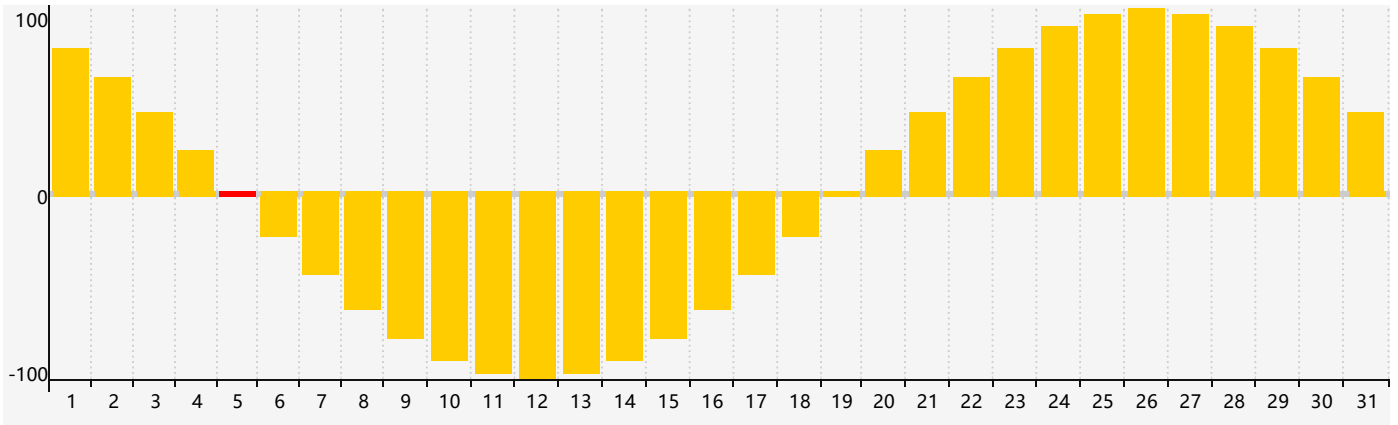

January 2018 Intellectual Biorhythm Charts

January 2018 Emotional Biorhythm Charts

January 2018 Physical Biorhythm Charts

January 2018

SUN	MON	TUE	WED	THU	FRI	SAT
31	1	2	3	4	5 Emotional	6
7	8	9	10	11 Physical	12	13
14	15	16	17	18	19	20
21	22	23	24 Intellectual	25	26	27
28	29	30	31	1	2 Emotional	3 Physical