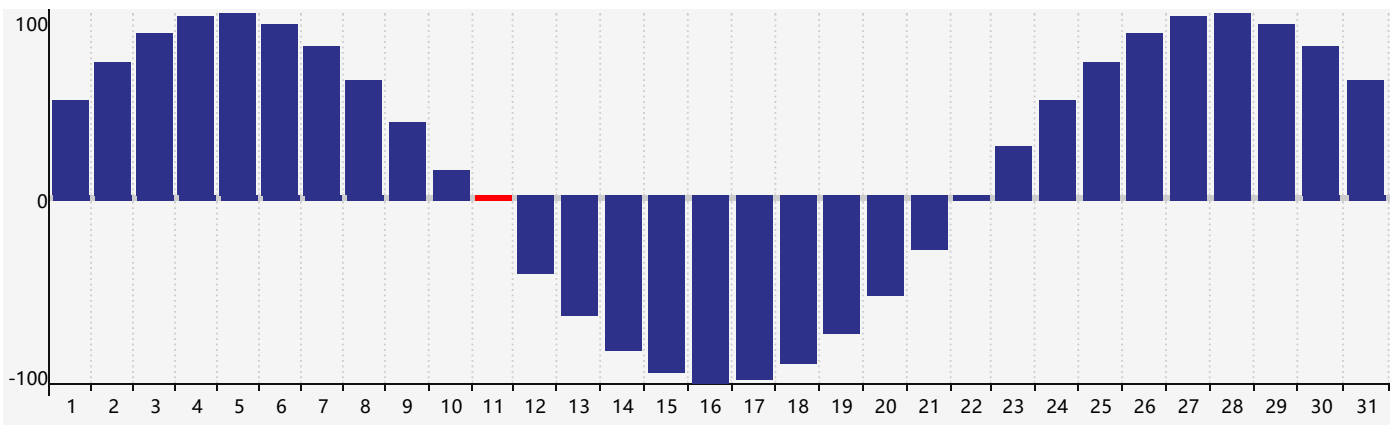

January 2018 Intellectual Biorhythm Charts

January 2018 Emotional Biorhythm Charts

January 2018 Physical Biorhythm Charts

January 2018

SUN	MON	TUE	WED	THU	FRI	SAT
31	1	2	3	4	5 Emotional	6
7	8	9	10	11 Physical	12	13
14	15	16	17	18	19	20
21	22	23	24 Intellectual	25	26	27
28	29	30	31	1	2 Emotional	3 Physical