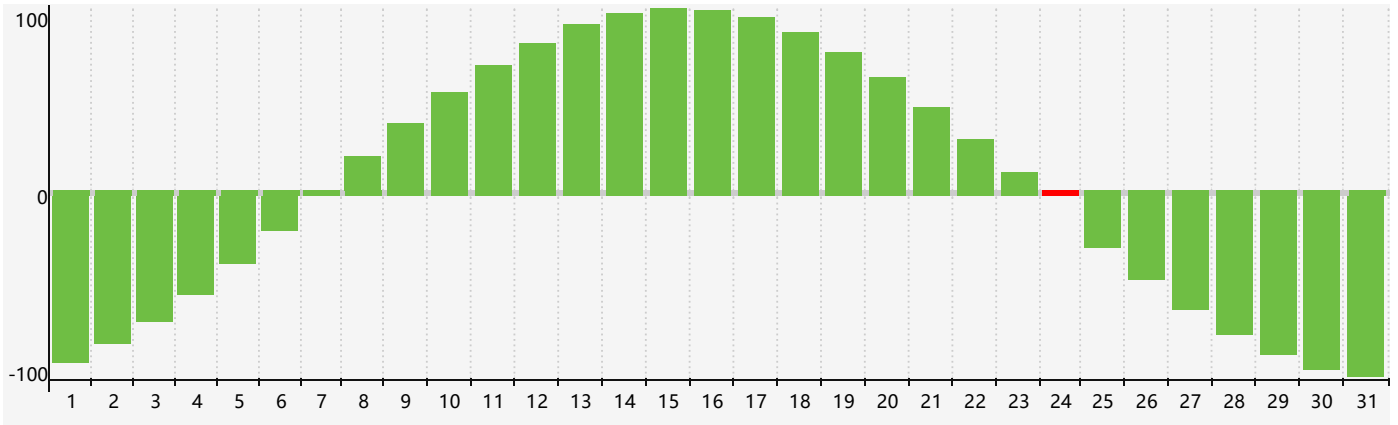

January 2018 Intellectual Biorhythm Charts

January 2018 Emotional Biorhythm Charts

January 2018 Physical Biorhythm Charts

January 2018

SUN	MON	TUE	WED	THU	FRI	SAT
31	1	2	3	4	5 Emotional	6
7	8	9	10	11 Physical	12	13
14	15	16	17	18	19	20
21	22	23	24 Intellectual	25	26	27
28	29	30	31	1	2 Emotional	3 Physical