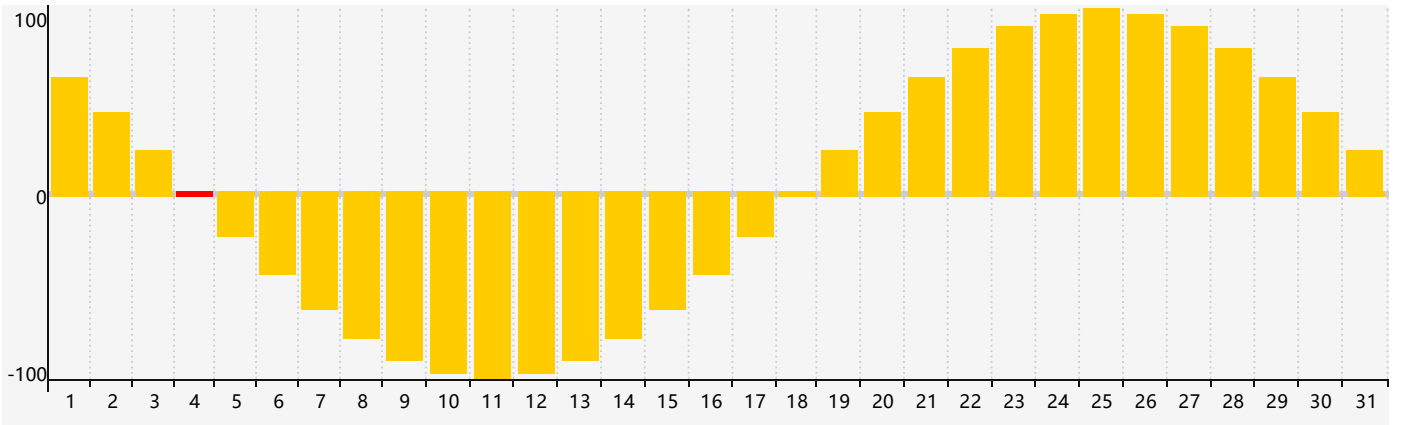

January 2018 Intellectual Biorhythm Charts

January 2018 Emotional Biorhythm Charts

January 2018 Physical Biorhythm Charts

January 2018

SUN	MON	TUE	WED	THU	FRI	SAT
31	1	2	3	4 Emotional	5	6
7	8	9	10	11	12	13 Intellectual
14	15	16	17	18 Physical	19	20
21	22	23	24	25	26	27
28	29	30	31	1 Emotional	2	3