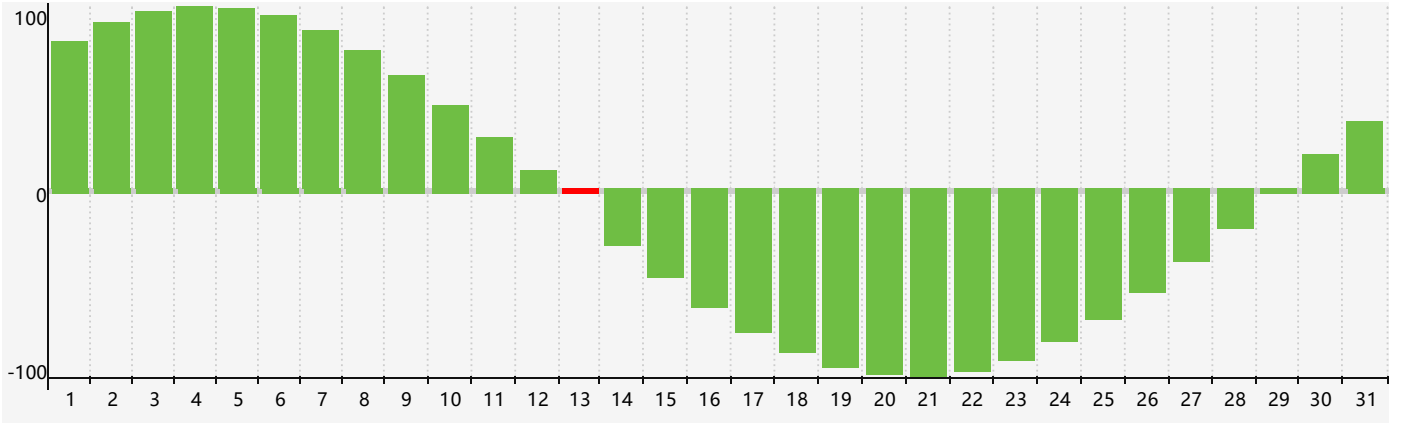

January 2018 Intellectual Biorhythm Charts

January 2018 Emotional Biorhythm Charts

January 2018 Physical Biorhythm Charts

January 2018

SUN	MON	TUE	WED	THU	FRI	SAT
31	1	2	3	4 Emotional	5	6
7	8	9	10	11	12	13 Intellectual
14	15	16	17	18 Physical	19	20
21	22	23	24	25	26	27
28	29	30	31	1 Emotional	2	3