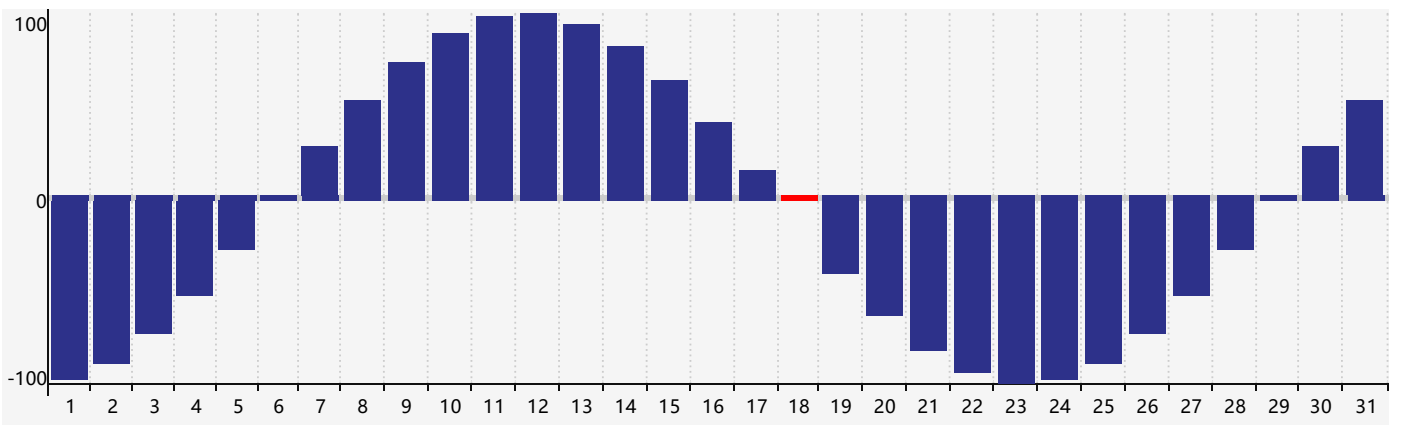

January 2018 Intellectual Biorhythm Charts

January 2018 Emotional Biorhythm Charts

January 2018 Physical Biorhythm Charts

January 2018

SUN	MON	TUE	WED	THU	FRI	SAT
31	1	2	3	4 Emotional	5	6
7	8	9	10	11	12	13 Intellectual
14	15	16	17	18 Physical	19	20
21	22	23	24	25	26	27
28	29	30	31	1 Emotional	2	3