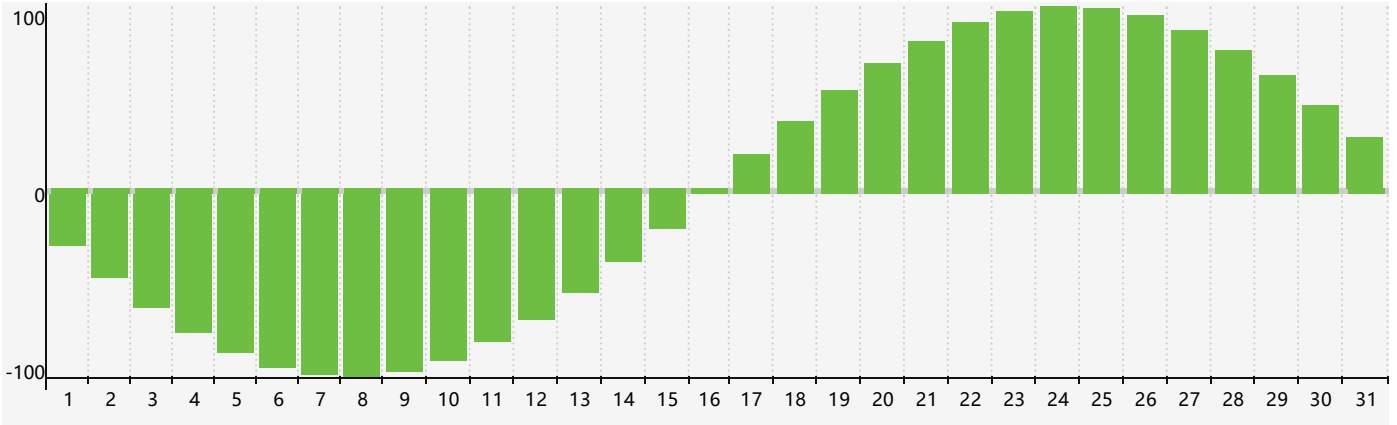

October 2018 Intellectual Biorhythm Charts

October 2018 Emotional Biorhythm Charts

October 2018 Physical Biorhythm Charts

October 2018

SUN	MON	TUE	WED	THU	FRI	SAT
30 Intellectual 	1 	2 	3 	4 	5 	6
7 	8 	9 	10 Physical 	11 	12 	13
14 	15 	16 	17 	18 Emotional 	19 	20
21 	22 	23 	24 	25 	26 	27
28 	29 	30 	31 	1 	2 Intellectual Physical 	3