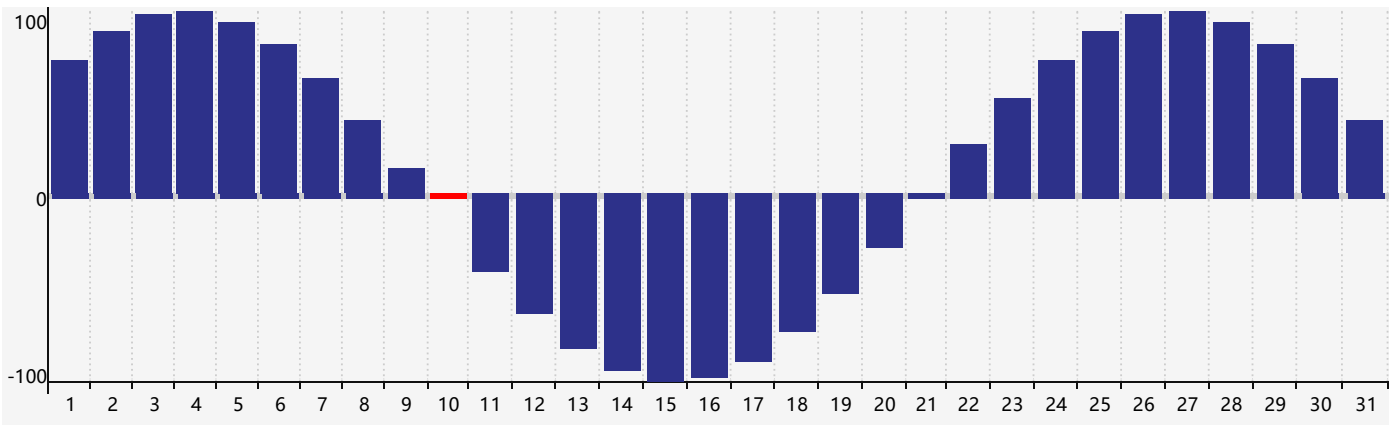

October 2018 Intellectual Biorhythm Charts

October 2018 Emotional Biorhythm Charts

October 2018 Physical Biorhythm Charts

October 2018

SUN	MON	TUE	WED	THU	FRI	SAT
30 Intellectual 	1 	2 	3 	4 	5 	6
7 	8 	9 	10 Physical 	11 	12 	13
14 	15 	16 	17 	18 Emotional 	19 	20
21 	22 	23 	24 	25 	26 	27
28 	29 	30 	31 	1 	2 Intellectual Physical 	3