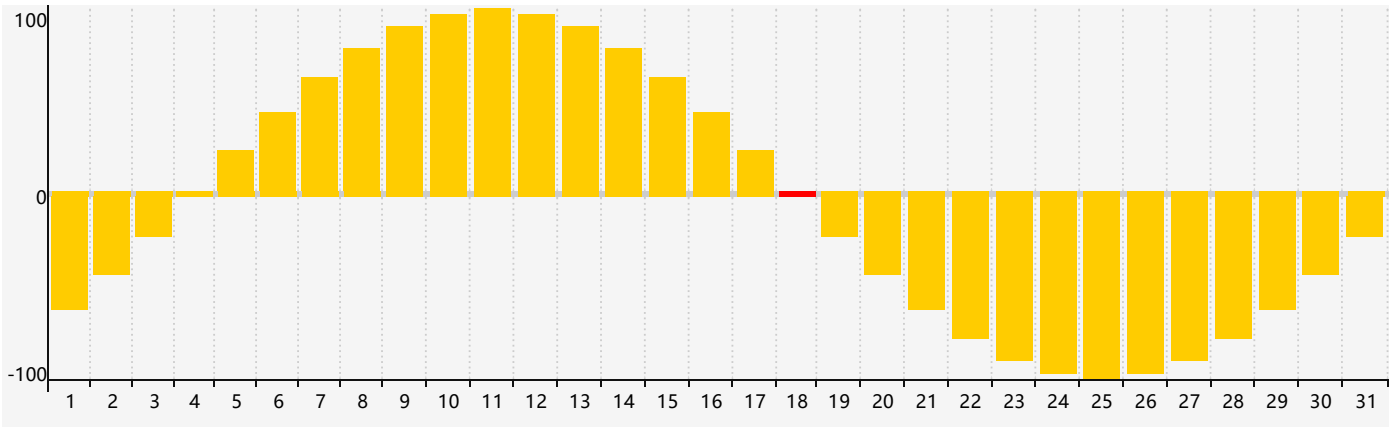

October 2018 Intellectual Biorhythm Charts

October 2018 Emotional Biorhythm Charts

October 2018 Physical Biorhythm Charts

October 2018

SUN	MON	TUE	WED	THU	FRI	SAT
30 Intellectual 	1 	2 	3 	4 	5 	6
7 	8 	9 	10 Physical 	11 	12 	13
14 	15 	16 	17 	18 Emotional 	19 	20
21 	22 	23 	24 	25 	26 	27
28 	29 	30 	31 	1 	2 Intellectual Physical 	3