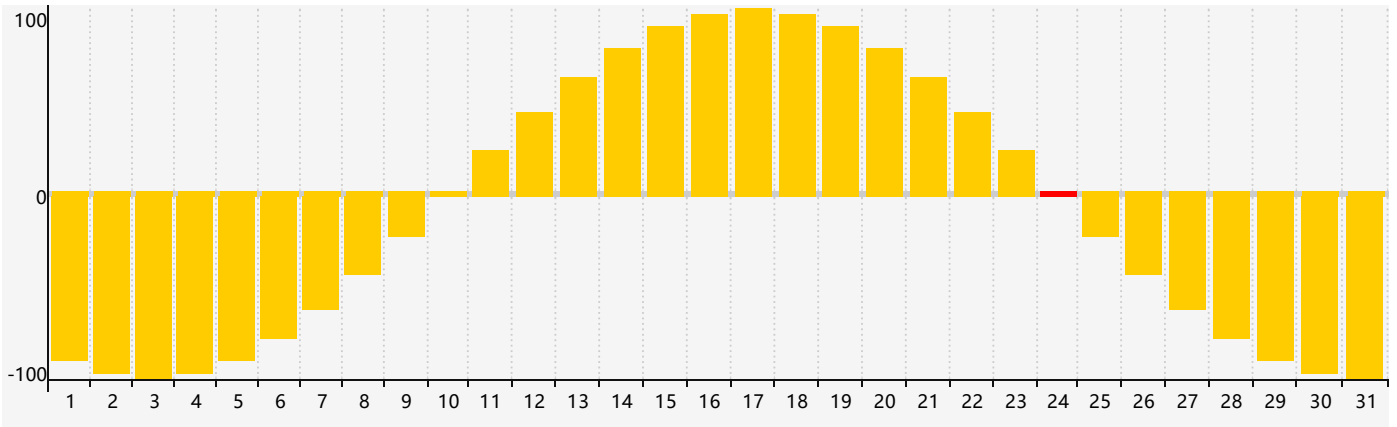

October 2018 Intellectual Biorhythm Charts

October 2018 Emotional Biorhythm Charts

October 2018 Physical Biorhythm Charts

October 2018

SUN	MON	TUE	WED	THU	FRI	SAT
30	1	2	3	4	5	6
7	8	9	10	11 Physical	12	13
14	15	16	17	18	19	20
21	22	23	24 Emotional	25	26	27
28	29 Intellectual	30	31	1	2	3 Physical