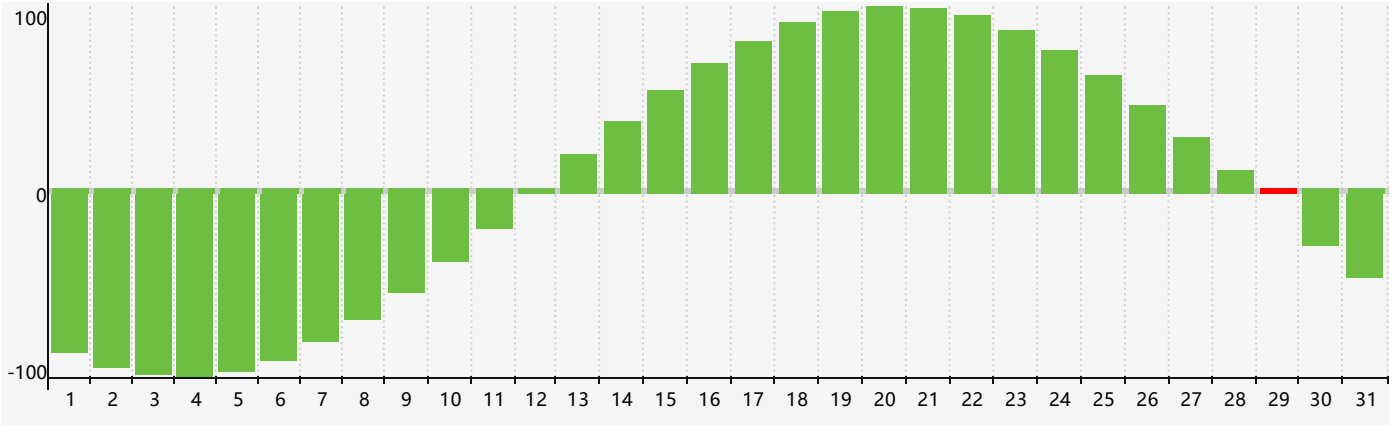

October 2018 Intellectual Biorhythm Charts

October 2018 Emotional Biorhythm Charts

October 2018 Physical Biorhythm Charts

October 2018

SUN	MON	TUE	WED	THU	FRI	SAT
30	1	2	3	4	5	6
7	8	9	10	11 Physical	12	13
14	15	16	17	18	19	20
21	22	23	24 Emotional	25	26	27
28	29 Intellectual	30	31	1	2	3 Physical