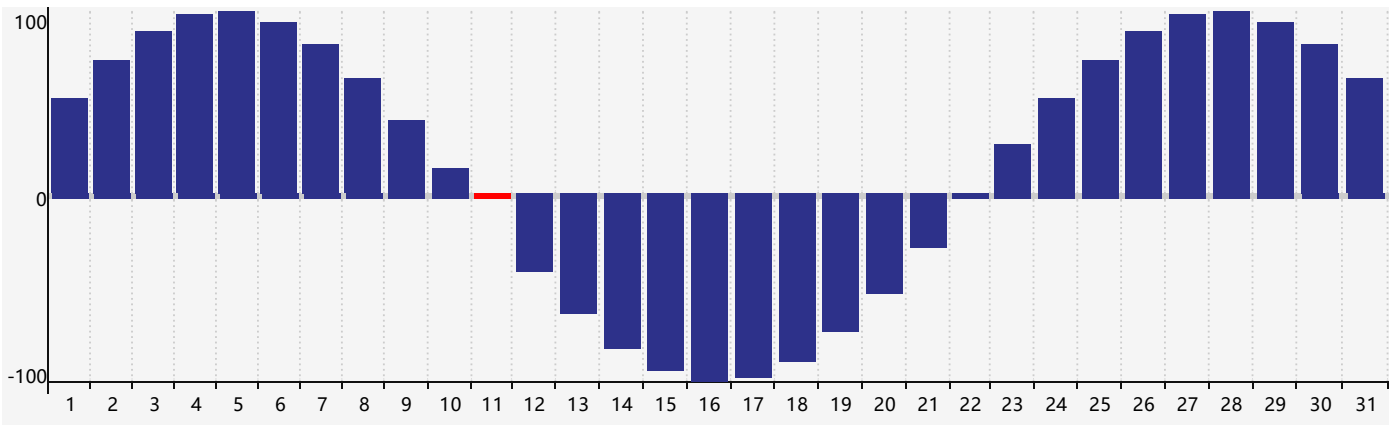

October 2018 Intellectual Biorhythm Charts

October 2018 Emotional Biorhythm Charts

October 2018 Physical Biorhythm Charts

October 2018

SUN	MON	TUE	WED	THU	FRI	SAT
30	1	2	3	4	5	6
7	8	9	10	11 Physical	12	13
14	15	16	17	18	19	20
21	22	23	24 Emotional	25	26	27
28	29 Intellectual	30	31	1	2	3 Physical