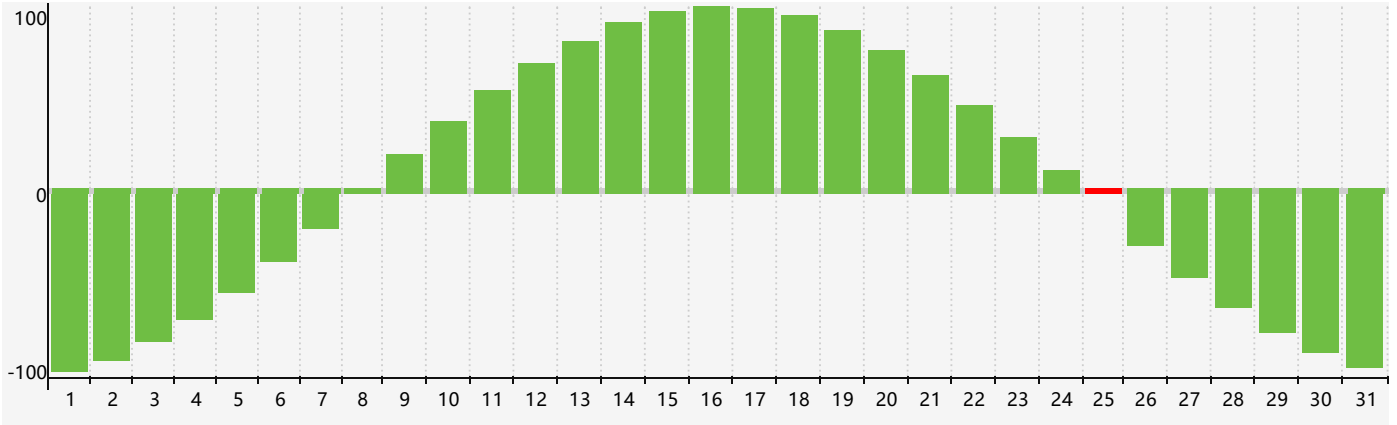

October 2018 Intellectual Biorhythm Charts

October 2018 Emotional Biorhythm Charts

October 2018 Physical Biorhythm Charts

October 2018

SUN	MON	TUE	WED	THU	FRI	SAT
30 	1 	2 	3 Emotional 	4 	5 	6 
7 	8 	9 	10 	11 	12 	13 
14 	15 	16 	17 	18 	19 	20 
21 Physical 	22 	23 	24 	25 Intellectual 	26 	27 
28 	29 	30 	31 Emotional 	1 	2 	3 