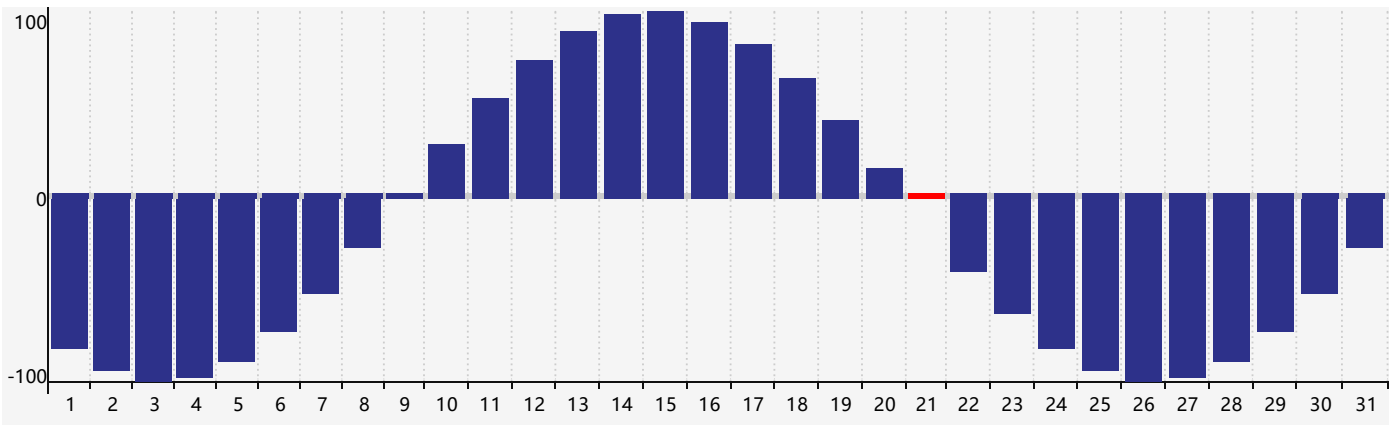

October 2018 Intellectual Biorhythm Charts

October 2018 Emotional Biorhythm Charts

October 2018 Physical Biorhythm Charts

October 2018

SUN	MON	TUE	WED	THU	FRI	SAT
30 	1 	2 	3 Emotional 	4 	5 	6 
7 	8 	9 	10 	11 	12 	13 
14 	15 	16 	17 	18 	19 	20 
21 Physical 	22 	23 	24 	25 Intellectual 	26 	27 
28 	29 	30 	31 Emotional 	1 	2 	3 