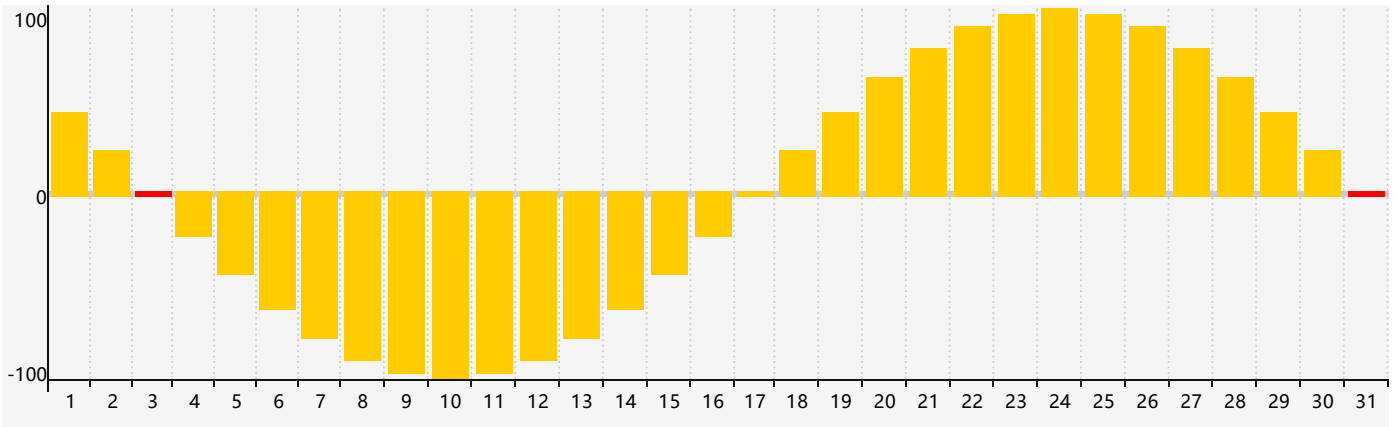

October 2018 Intellectual Biorhythm Charts

October 2018 Emotional Biorhythm Charts

October 2018 Physical Biorhythm Charts

October 2018

SUN	MON	TUE	WED	THU	FRI	SAT
30 	1 	2 	3 Emotional 	4 	5 	6 
7 	8 	9 	10 	11 	12 	13 
14 	15 	16 	17 	18 	19 	20 
21 Physical 	22 	23 	24 	25 Intellectual 	26 	27 
28 	29 	30 	31 Emotional 	1 	2 	3 