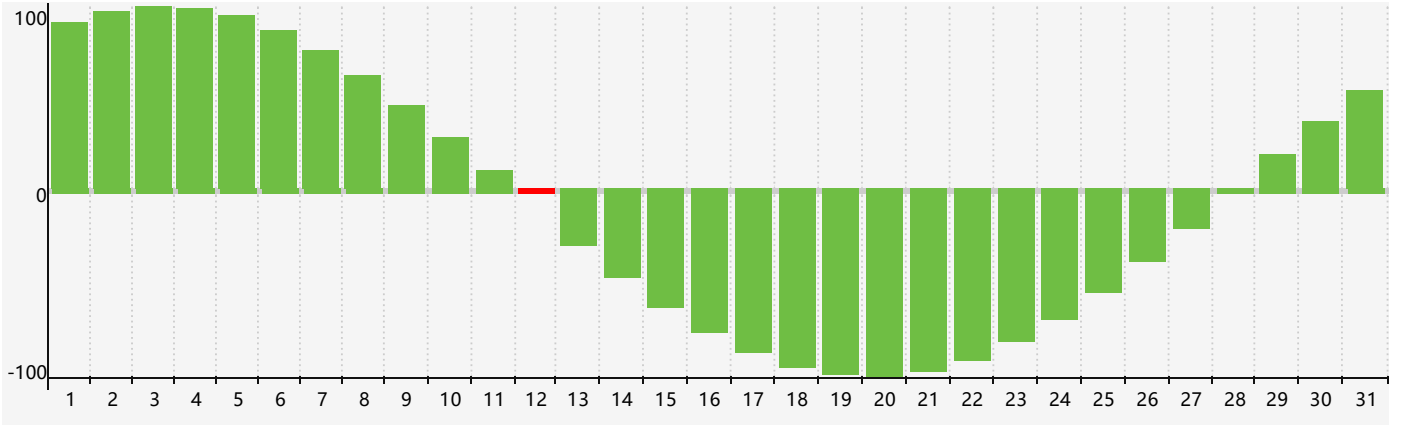

October 2018 Intellectual Biorhythm Charts

October 2018 Emotional Biorhythm Charts

October 2018 Physical Biorhythm Charts

October 2018

SUN	MON	TUE	WED	THU	FRI	SAT
30	1	2	3	4	5	6
7	8	9	10	11	12 Intellectual	13
14	15 Emotional	16	17	18	19	20
21 Physical	22	23	24	25	26	27
28	29	30	31	1	2	3