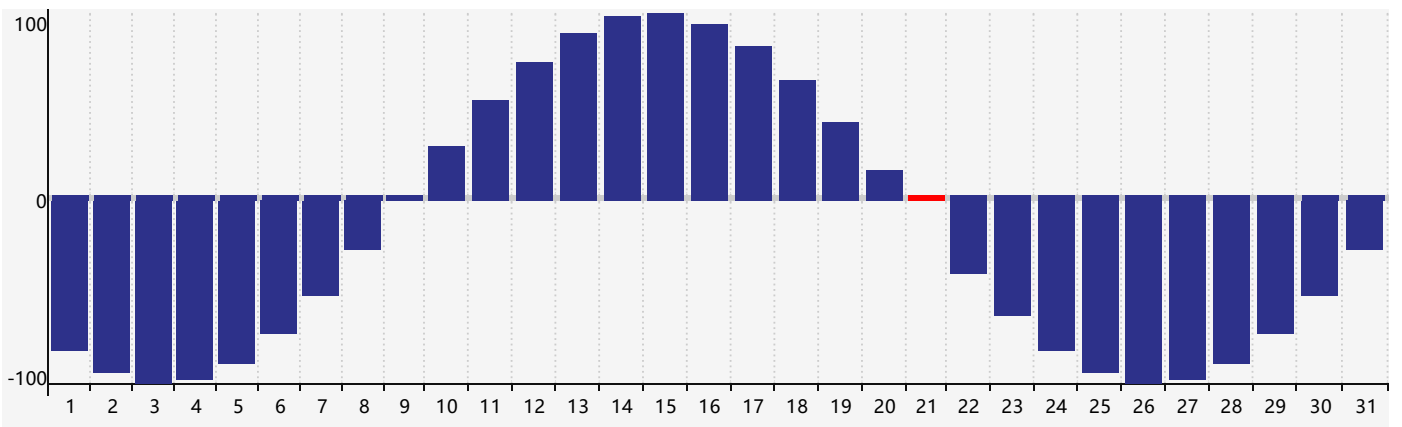

October 2018 Intellectual Biorhythm Charts

October 2018 Emotional Biorhythm Charts

October 2018 Physical Biorhythm Charts

October 2018

SUN	MON	TUE	WED	THU	FRI	SAT
30	1	2	3	4	5	6
7	8	9	10	11	12 Intellectual	13
14	15 Emotional	16	17	18	19	20
21 Physical	22	23	24	25	26	27
28	29	30	31	1	2	3