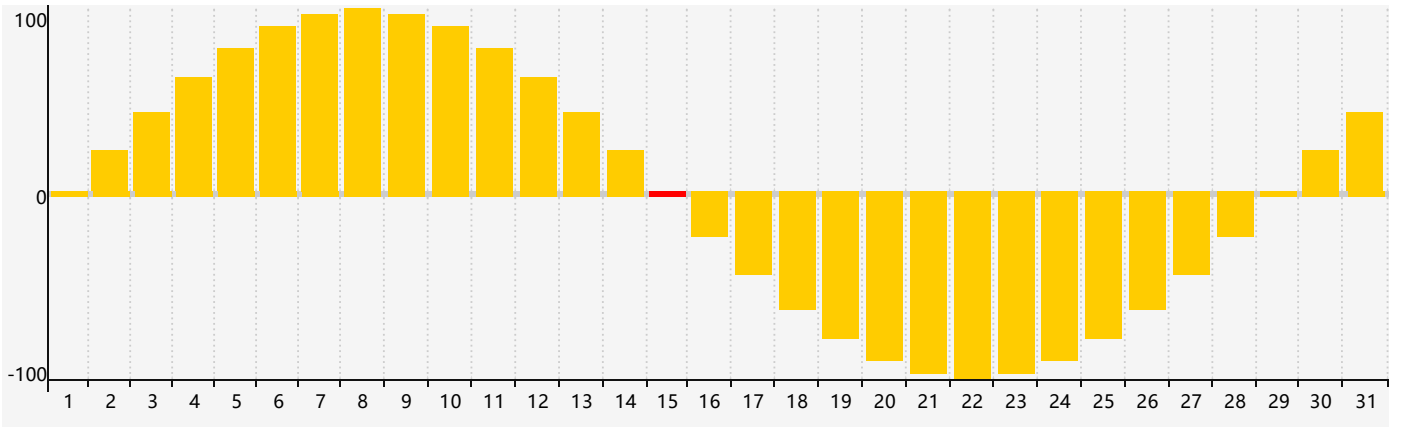

October 2018 Intellectual Biorhythm Charts

October 2018 Emotional Biorhythm Charts

October 2018 Physical Biorhythm Charts

October 2018

SUN	MON	TUE	WED	THU	FRI	SAT
30	1	2	3	4	5	6
7	8	9	10	11	12 Intellectual	13
14	15 Emotional	16	17	18	19	20
21 Physical	22	23	24	25	26	27
28	29	30	31	1	2	3