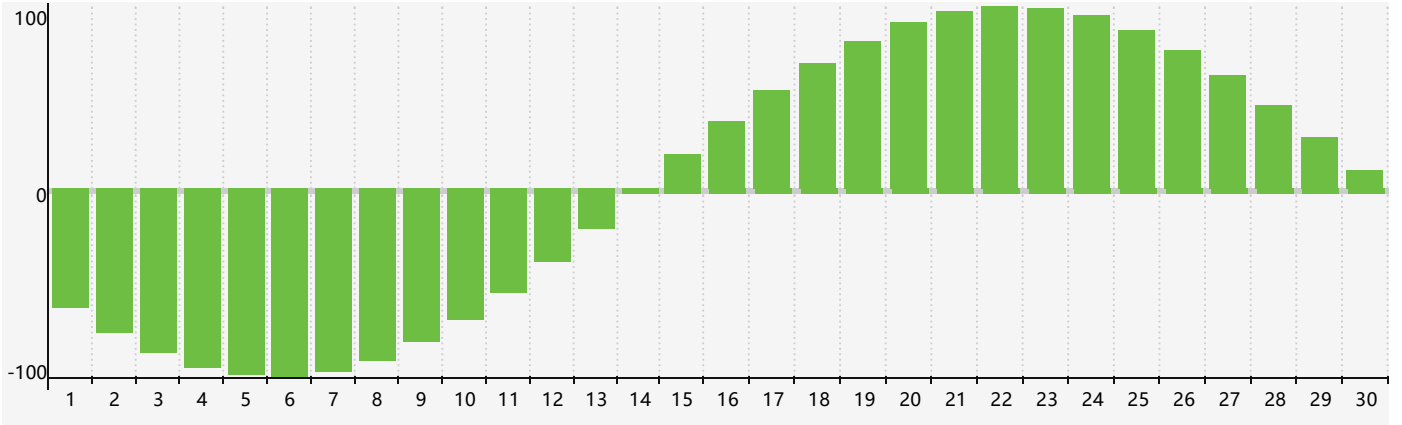

November 2018 Intellectual Biorhythm Charts

November 2018 Emotional Biorhythm Charts

November 2018 Physical Biorhythm Charts

November 2018

SUN	MON	TUE	WED	THU	FRI	SAT
28	29 <small>Intellectual</small>	30	31	1	2	3 <small>Physical</small>
4	5	6	7	8	9	10
11	12	13	14	15	16	17
18	19	20	21 <small>Emotional</small>	22	23	24
25	26 <small>Physical</small>	27	28	29	30	1 <small>Intellectual</small>