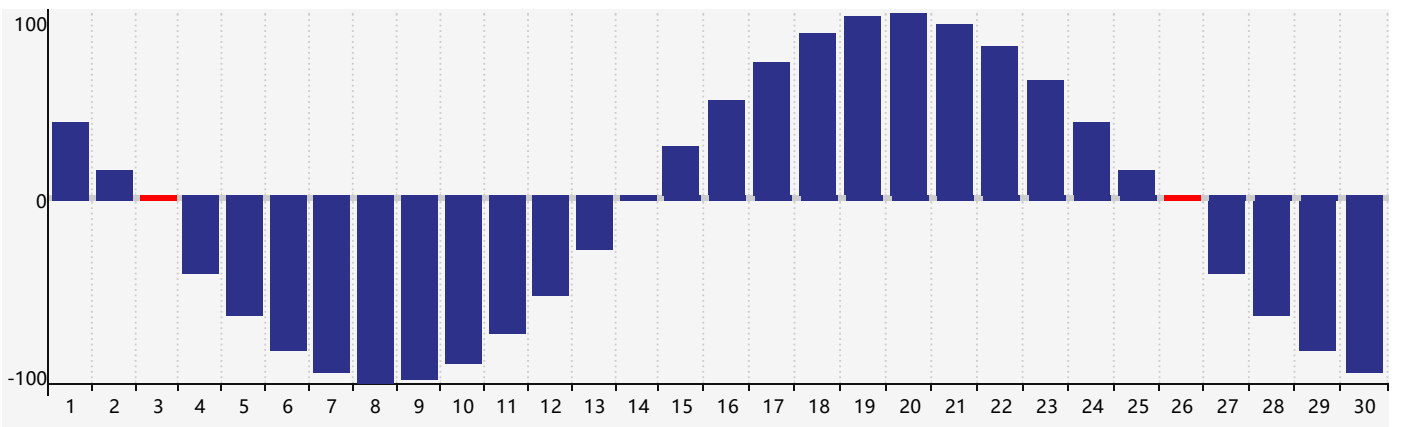

November 2018 Intellectual Biorhythm Charts

November 2018 Emotional Biorhythm Charts

November 2018 Physical Biorhythm Charts

November 2018

SUN	MON	TUE	WED	THU	FRI	SAT
28	29 <small>Intellectual</small>	30	31	1	2	3 <small>Physical</small>
4	5	6	7	8	9	10
11	12	13	14	15	16	17
18	19	20	21 <small>Emotional</small>	22	23	24
25	26 <small>Physical</small>	27	28	29	30	1 <small>Intellectual</small>