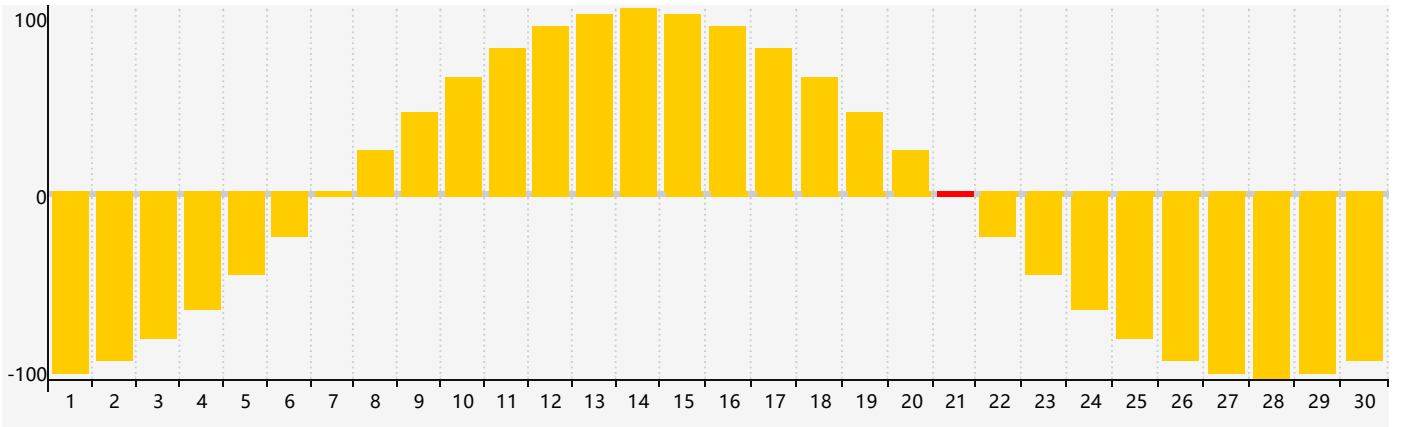

November 2018 Intellectual Biorhythm Charts

November 2018 Emotional Biorhythm Charts

November 2018 Physical Biorhythm Charts

November 2018

SUN	MON	TUE	WED	THU	FRI	SAT
28	29 <small>Intellectual</small>	30	31	1	2	3 <small>Physical</small>
4	5	6	7	8	9	10
11	12	13	14	15	16	17
18	19	20	21 <small>Emotional</small>	22	23	24
25	26 <small>Physical</small>	27	28	29	30	1 <small>Intellectual</small>