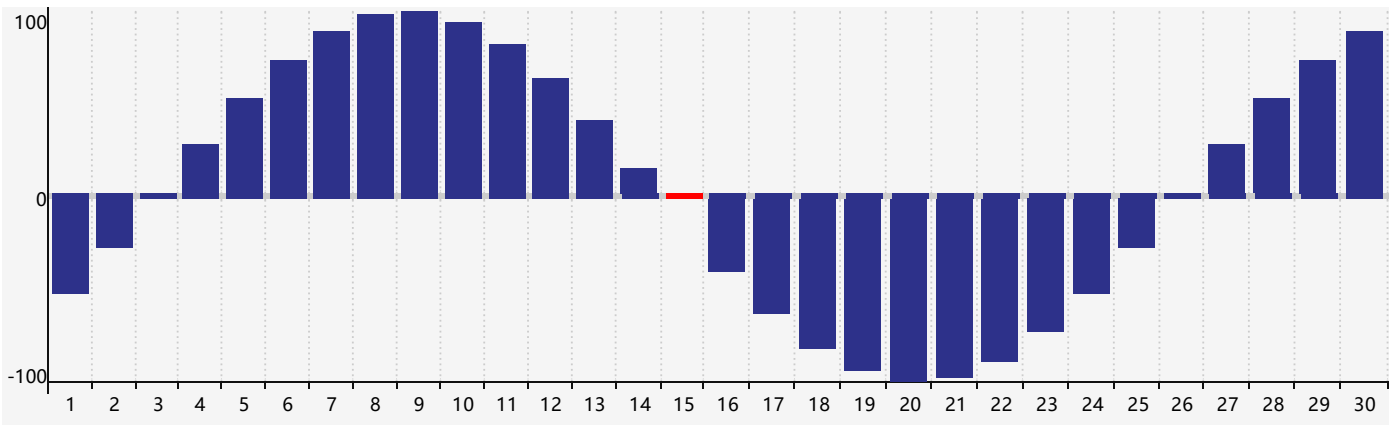

November 2018 Intellectual Biorhythm Charts

November 2018 Emotional Biorhythm Charts

November 2018 Physical Biorhythm Charts

November 2018

SUN	MON	TUE	WED	THU	FRI	SAT
28	29	30	31	1	2	3
4	5	6	7	8 Emotional	9	10
11	12	13	14	15 Physical	16	17
18	19	20	21	22	23	24
25	26 Intellectual	27	28	29	30	1