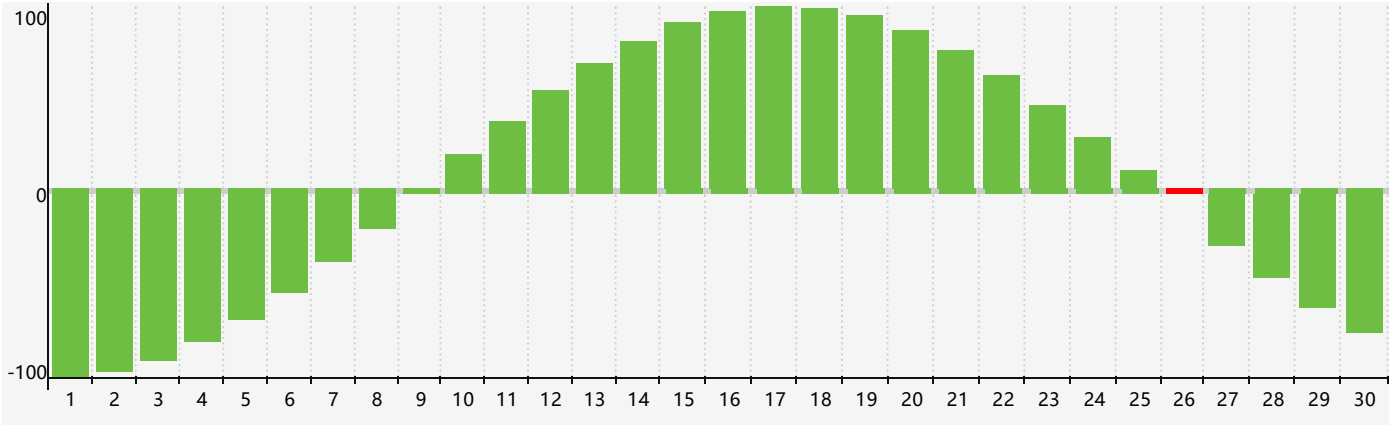

November 2018 Intellectual Biorhythm Charts

November 2018 Emotional Biorhythm Charts

November 2018 Physical Biorhythm Charts

November 2018

SUN	MON	TUE	WED	THU	FRI	SAT
28	29	30	31	1	2	3
4	5	6	7	8 Emotional	9	10
11	12	13	14	15 Physical	16	17
18	19	20	21	22	23	24
25	26 Intellectual	27	28	29	30	1