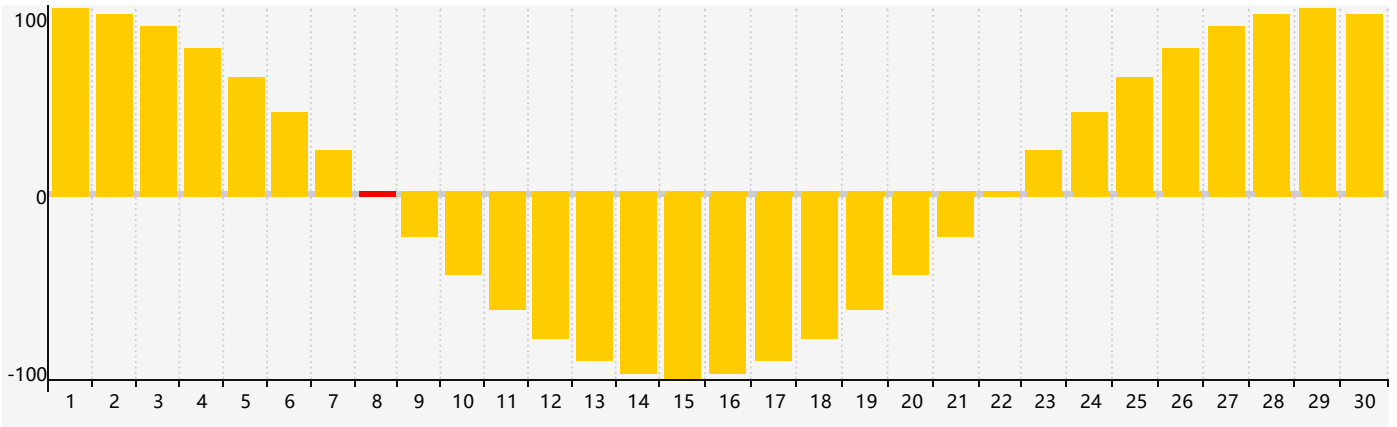

November 2018 Intellectual Biorhythm Charts

November 2018 Emotional Biorhythm Charts

November 2018 Physical Biorhythm Charts

November 2018

SUN	MON	TUE	WED	THU	FRI	SAT
28	29	30	31	1	2	3
4	5	6	7	8 Emotional	9	10
11	12	13	14	15 Physical	16	17
18	19	20	21	22	23	24
25	26 Intellectual	27	28	29	30	1