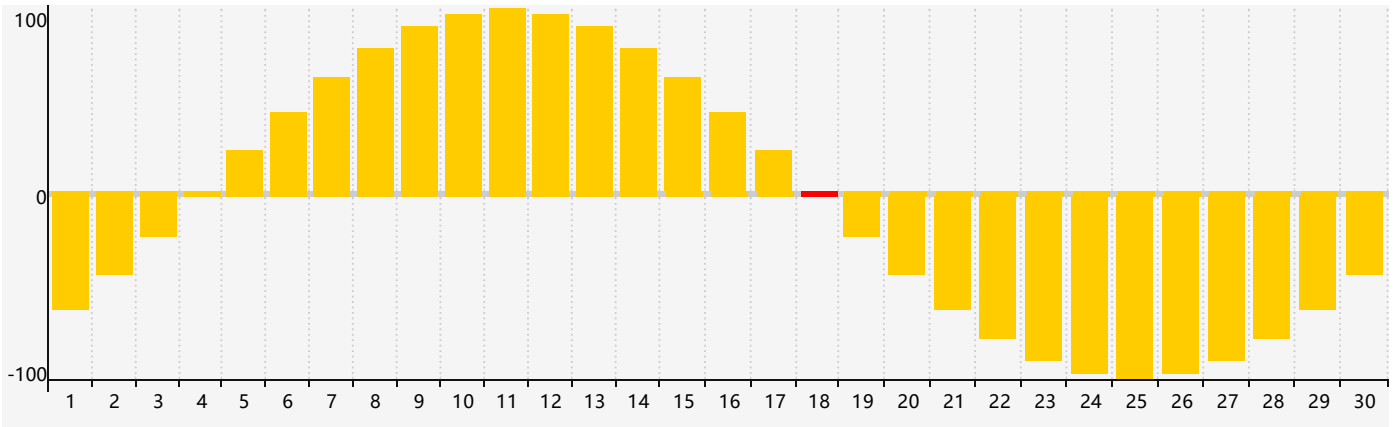

November 2018 Intellectual Biorhythm Charts

November 2018 Emotional Biorhythm Charts

November 2018 Physical Biorhythm Charts

November 2018

SUN	MON	TUE	WED	THU	FRI	SAT
28 	29 	30 	31 	1 Intellectual 	2 	3 
4 	5 	6 	7 	8 	9 	10 
11 	12 	13 	14 	15 Physical 	16 	17 
18 Emotional 	19 	20 	21 	22 	23 	24 
25 	26 	27 	28 	29 	30 	1 