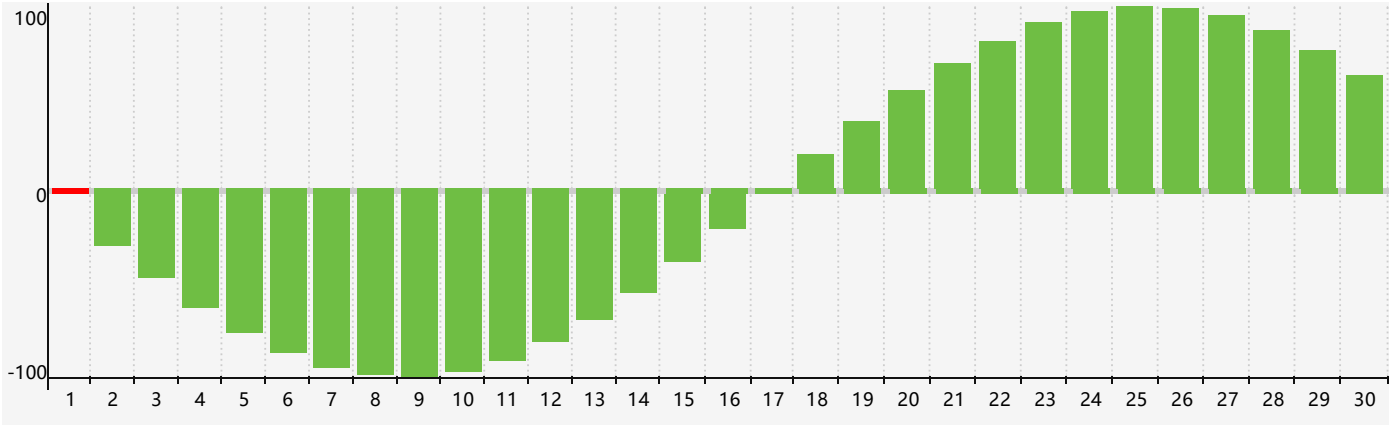

November 2018 Intellectual Biorhythm Charts

November 2018 Emotional Biorhythm Charts

November 2018 Physical Biorhythm Charts

November 2018

SUN	MON	TUE	WED	THU	FRI	SAT
28 	29 	30 	31 	1 Intellectual 	2 	3 
4 	5 	6 	7 	8 	9 	10 
11 	12 	13 	14 	15 Physical 	16 	17 
18 Emotional 	19 	20 	21 	22 	23 	24 
25 	26 	27 	28 	29 	30 	1 