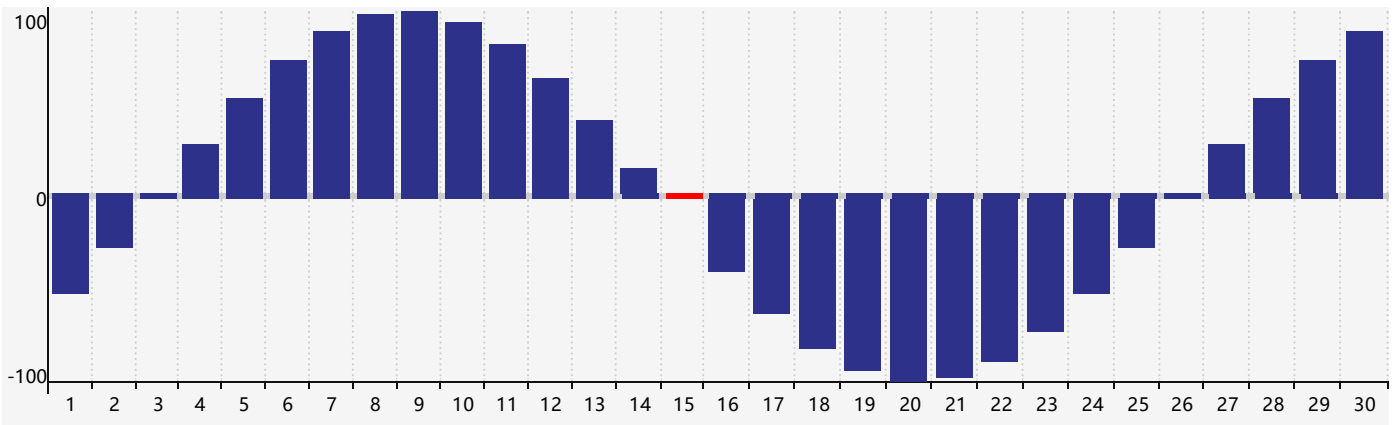

November 2018 Intellectual Biorhythm Charts

November 2018 Emotional Biorhythm Charts

November 2018 Physical Biorhythm Charts

November 2018

SUN	MON	TUE	WED	THU	FRI	SAT
28 	29 	30 	31 	1 Intellectual 	2 	3 
4 	5 	6 	7 	8 	9 	10 
11 	12 	13 	14 	15 Physical 	16 	17 
18 Emotional 	19 	20 	21 	22 	23 	24 
25 	26 	27 	28 	29 	30 	1 