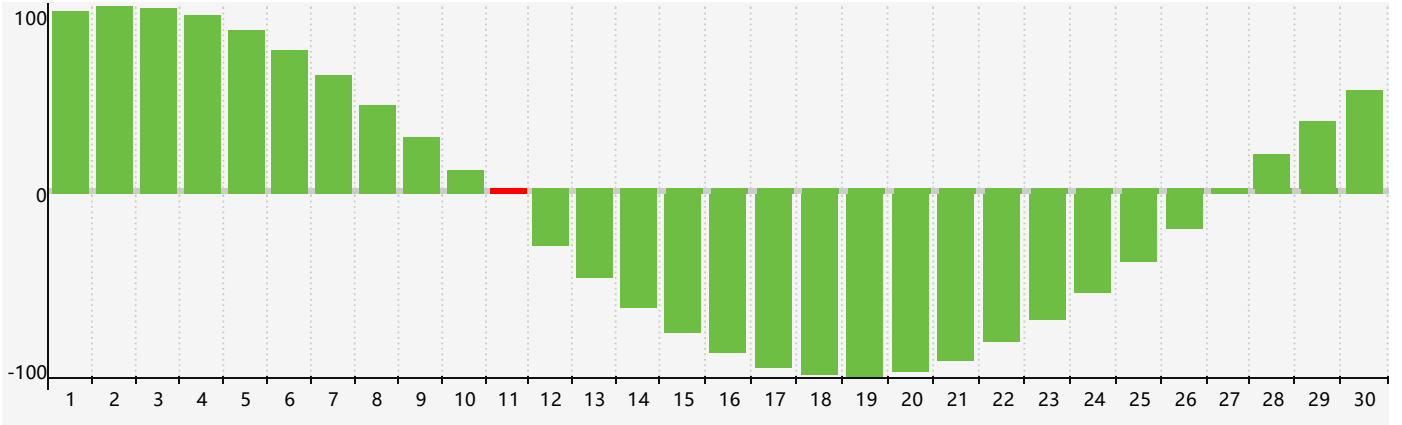

November 2018 Intellectual Biorhythm Charts

November 2018 Emotional Biorhythm Charts

November 2018 Physical Biorhythm Charts

November 2018

| SUN | MON | TUE | WED | THU | FRI | SAT |
|--|--|-----|---|-----|-----|-----|
| 28 | 29 | 30 | 31 | 1 | 2 | 3 |
| 4 | 5 | 6 | 7 | 8 | 9 | 10 |
| 11 Intellectual | 12 Physical | 13 | 14 Emotional | 15 | 16 | 17 |
| 18 | 19 | 20 | 21 | 22 | 23 | 24 |
| 25 | 26 | 27 | 28 | 29 | 30 | 1 |