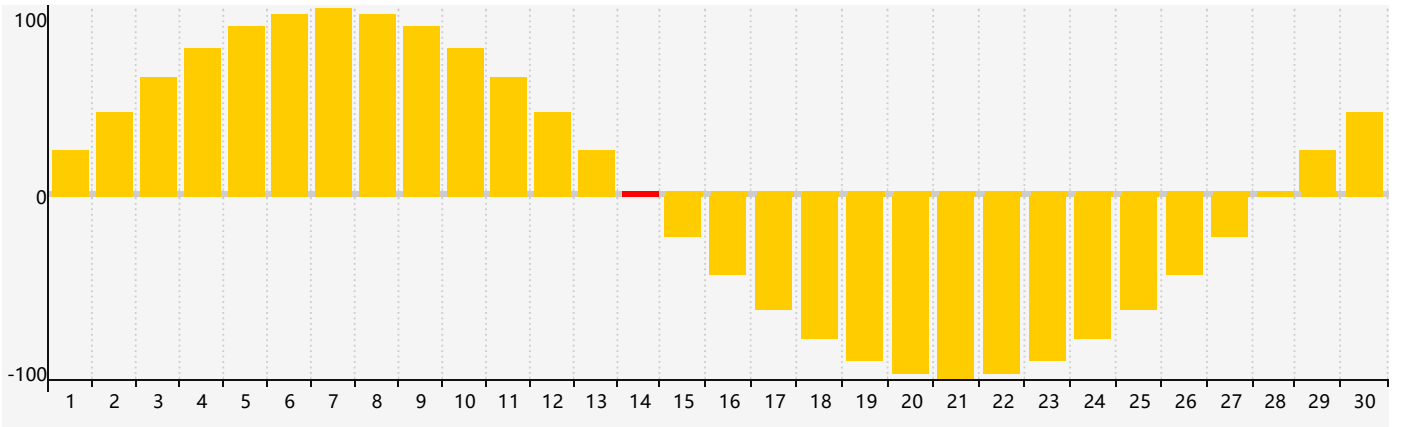

November 2018 Intellectual Biorhythm Charts

November 2018 Emotional Biorhythm Charts

November 2018 Physical Biorhythm Charts

November 2018

| SUN | MON | TUE | WED | THU | FRI | SAT |
|--|--|-----|---|-----|-----|-----|
| 28 | 29 | 30 | 31 | 1 | 2 | 3 |
| 4 | 5 | 6 | 7 | 8 | 9 | 10 |
| 11 Intellectual | 12 Physical | 13 | 14 Emotional | 15 | 16 | 17 |
| 18 | 19 | 20 | 21 | 22 | 23 | 24 |
| 25 | 26 | 27 | 28 | 29 | 30 | 1 |