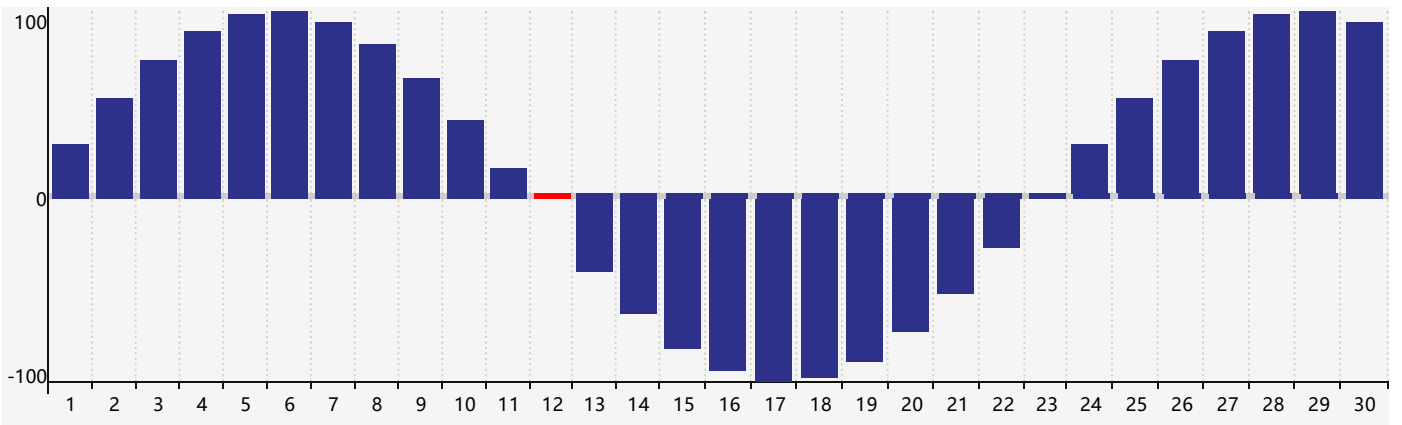

November 2018 Intellectual Biorhythm Charts

November 2018 Emotional Biorhythm Charts

November 2018 Physical Biorhythm Charts

November 2018

| SUN | MON | TUE | WED | THU | FRI | SAT |
|--|--|-----|---|-----|-----|-----|
| 28 | 29 | 30 | 31 | 1 | 2 | 3 |
| 4 | 5 | 6 | 7 | 8 | 9 | 10 |
| 11 Intellectual | 12 Physical | 13 | 14 Emotional | 15 | 16 | 17 |
| 18 | 19 | 20 | 21 | 22 | 23 | 24 |
| 25 | 26 | 27 | 28 | 29 | 30 | 1 |