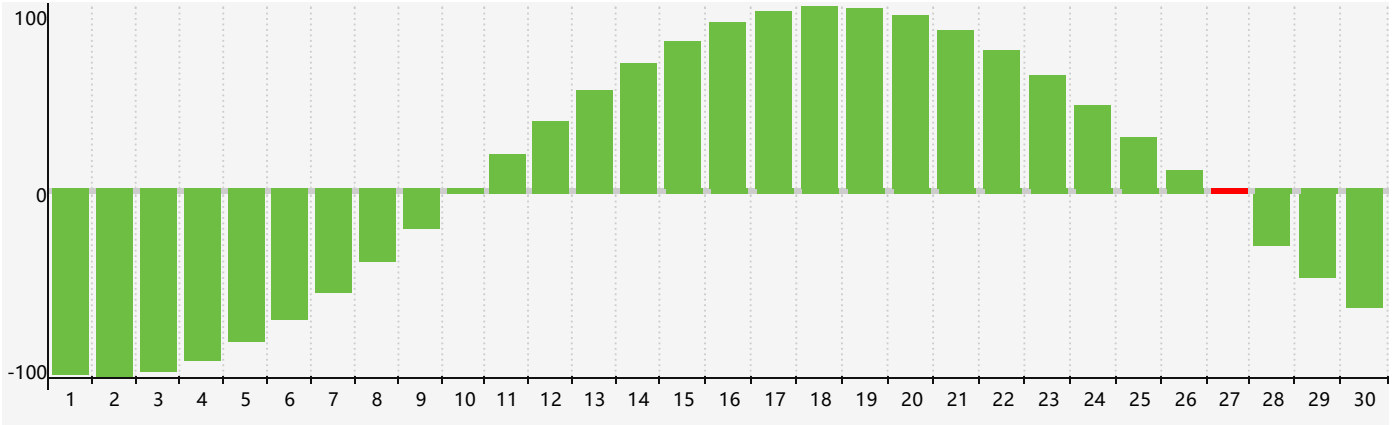

November 2018 Intellectual Biorhythm Charts

November 2018 Emotional Biorhythm Charts

November 2018 Physical Biorhythm Charts

November 2018

SUN	MON	TUE	WED	THU	FRI	SAT
28 	29 	30 	31 	1 	2 	3 
4 	5 	6 Emotional 	7 	8 	9 	10 Physical 
11 	12 	13 	14 	15 	16 	17 
18 	19 	20 	21 	22 	23 	24 
25 	26 	27 Intellectual 	28 	29 	30 	1 