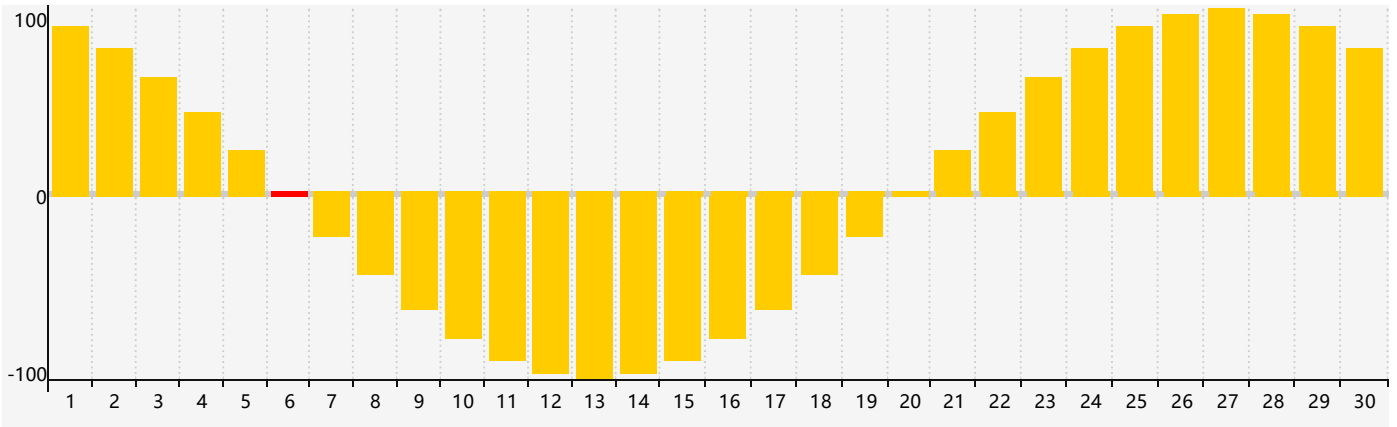

November 2018 Intellectual Biorhythm Charts

November 2018 Emotional Biorhythm Charts

November 2018 Physical Biorhythm Charts

November 2018

SUN	MON	TUE	WED	THU	FRI	SAT
28 	29 	30 	31 	1 	2 	3 
4 	5 	6 Emotional 	7 	8 	9 	10 Physical 
11 	12 	13 	14 	15 	16 	17 
18 	19 	20 	21 	22 	23 	24 
25 	26 	27 Intellectual 	28 	29 	30 	1 