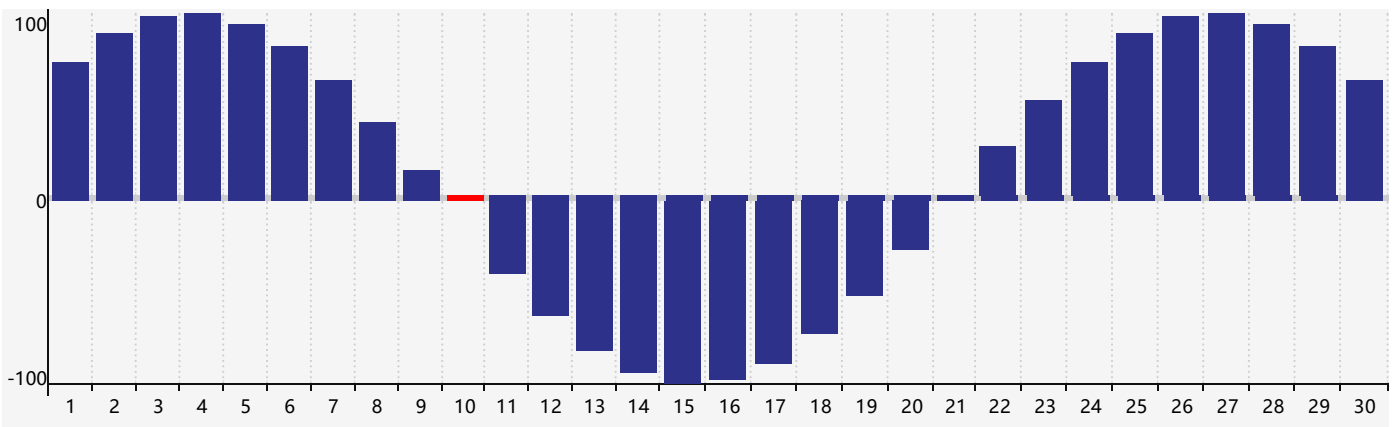

November 2018 Intellectual Biorhythm Charts

November 2018 Emotional Biorhythm Charts

November 2018 Physical Biorhythm Charts

November 2018

SUN	MON	TUE	WED	THU	FRI	SAT
28 	29 	30 	31 	1 	2 	3 
4 	5 	6 Emotional 	7 	8 	9 	10 Physical 
11 	12 	13 	14 	15 	16 	17 
18 	19 	20 	21 	22 	23 	24 
25 	26 	27 Intellectual 	28 	29 	30 	1 