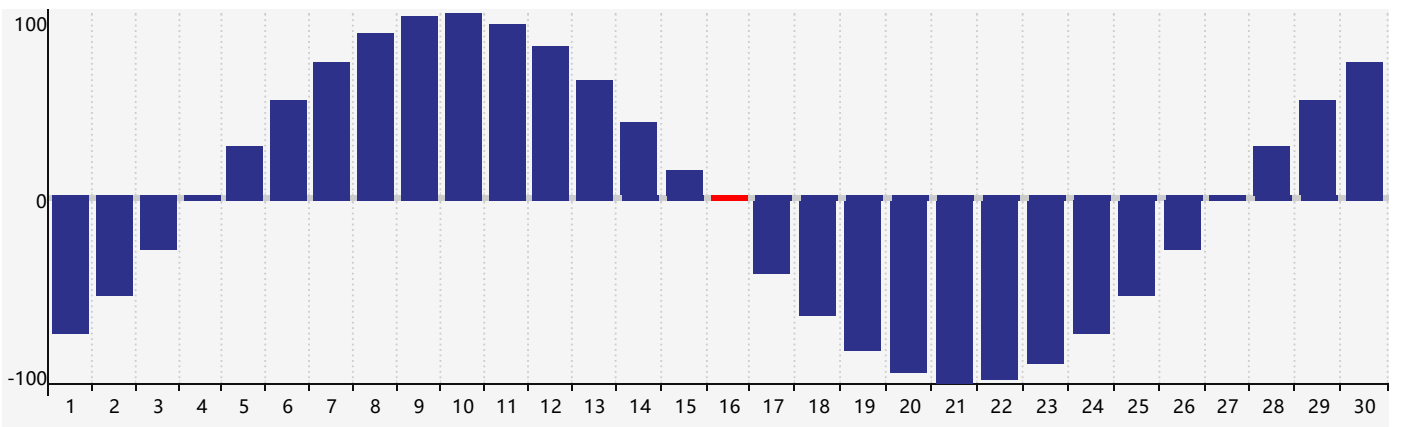

November 2018 Intellectual Biorhythm Charts

November 2018 Emotional Biorhythm Charts

November 2018 Physical Biorhythm Charts

November 2018

SUN	MON	TUE	WED	THU	FRI	SAT
28	29	30	31	1	2	3
4	5 Intellectual	6	7	8	9	10
11	12	13	14	15	16 Emotional Physical	17
18	19	20	21	22	23	24
25	26	27	28	29	30	1