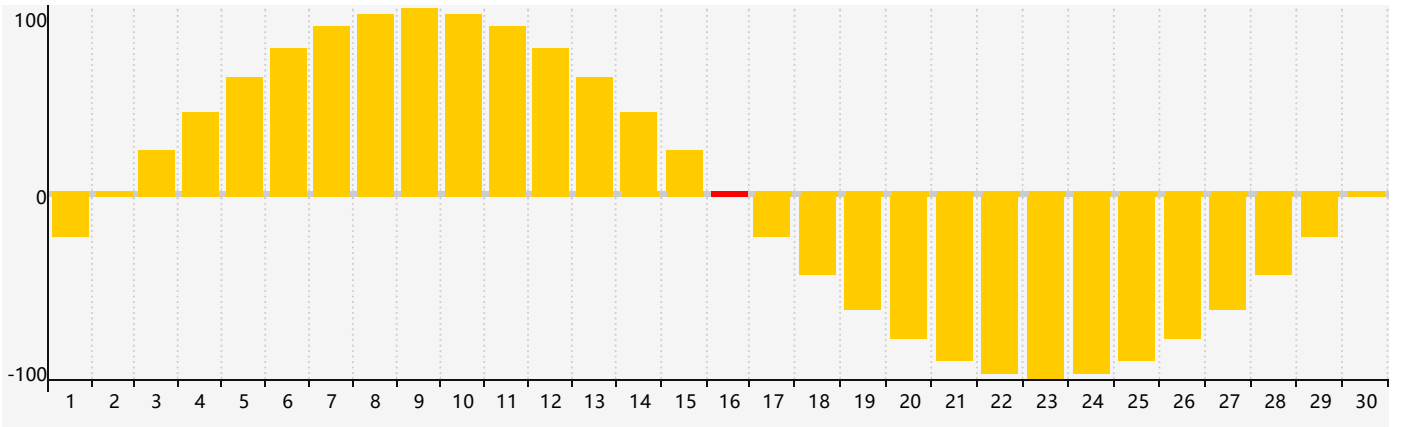

November 2018 Intellectual Biorhythm Charts

November 2018 Emotional Biorhythm Charts

November 2018 Physical Biorhythm Charts

November 2018

SUN	MON	TUE	WED	THU	FRI	SAT
28	29	30	31	1	2	3
4	5 Intellectual	6	7	8	9	10
11	12	13	14	15	16 Emotional Physical	17
18	19	20	21	22	23	24
25	26	27	28	29	30	1