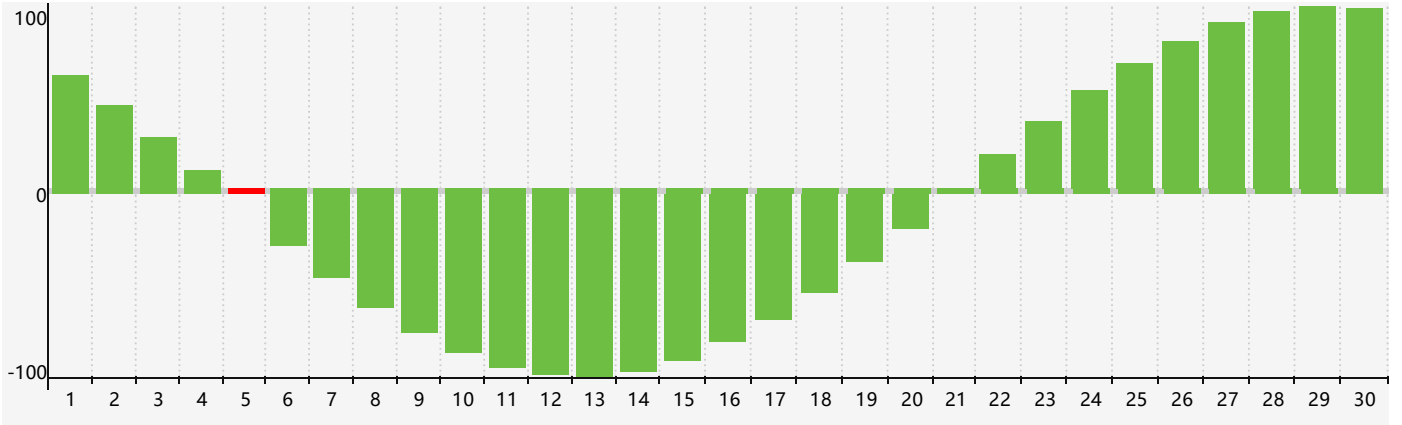

November 2018 Intellectual Biorhythm Charts

November 2018 Emotional Biorhythm Charts

November 2018 Physical Biorhythm Charts

November 2018

SUN	MON	TUE	WED	THU	FRI	SAT
28	29	30	31	1	2	3
4	5 Intellectual	6	7	8	9	10
11	12	13	14	15	16 Emotional Physical	17
18	19	20	21	22	23	24
25	26	27	28	29	30	1