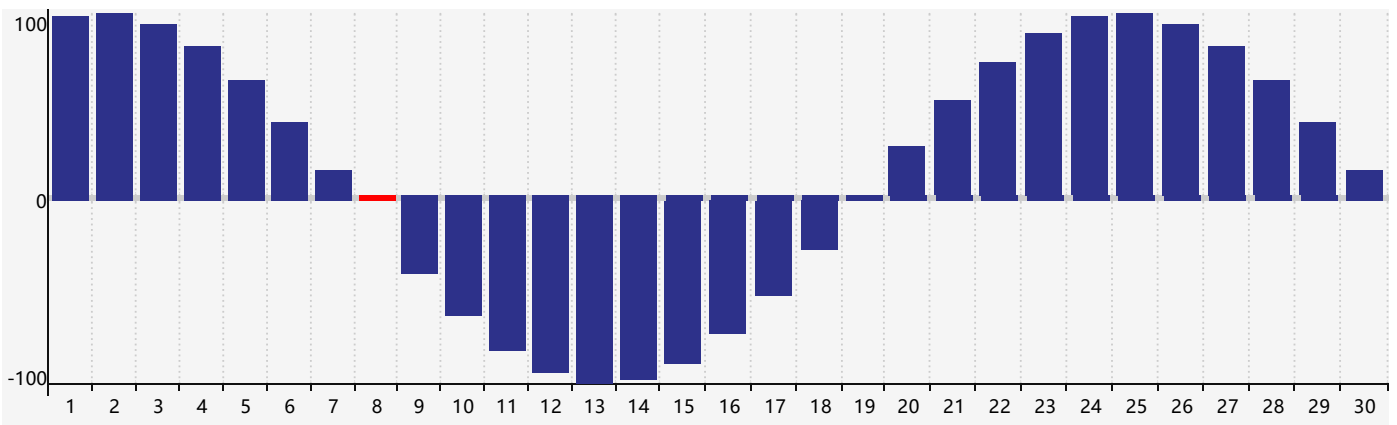

November 2018 Intellectual Biorhythm Charts

November 2018 Emotional Biorhythm Charts

November 2018 Physical Biorhythm Charts

November 2018

SUN	MON	TUE	WED	THU	FRI	SAT
28	29	30	31	1	2 Intellectual	3
4	5	6	7	8 Physical	9	10
11	12 Emotional	13	14	15	16	17
18	19	20	21	22	23	24
25	26	27	28	29	30	1 Physical