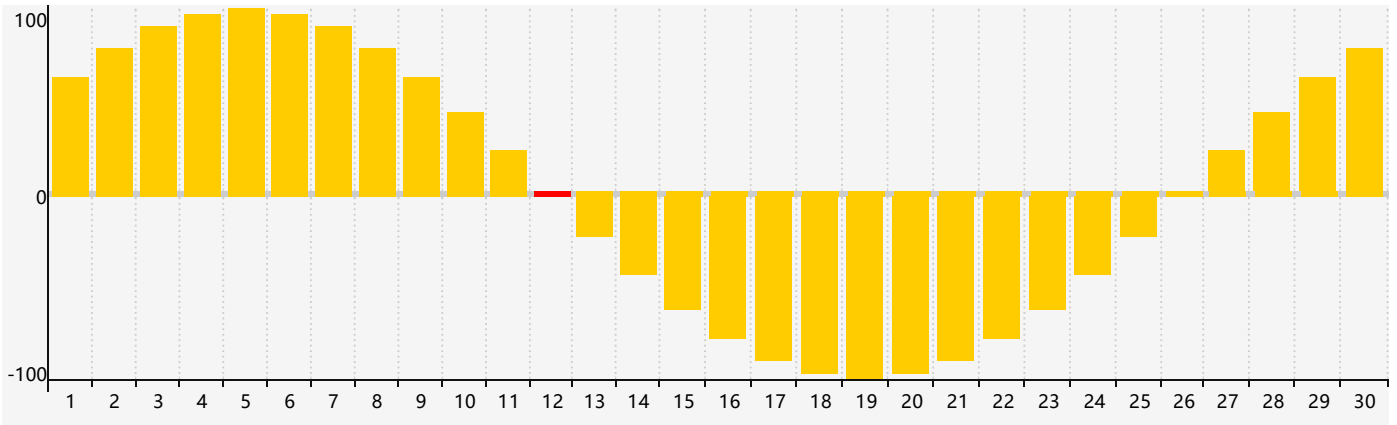

November 2018 Intellectual Biorhythm Charts

November 2018 Emotional Biorhythm Charts

November 2018 Physical Biorhythm Charts

November 2018

SUN	MON	TUE	WED	THU	FRI	SAT
28	29	30	31	1	2 Intellectual	3
4	5	6	7	8 Physical	9	10
11	12 Emotional	13	14	15	16	17
18	19	20	21	22	23	24
25	26	27	28	29	30	1 Physical