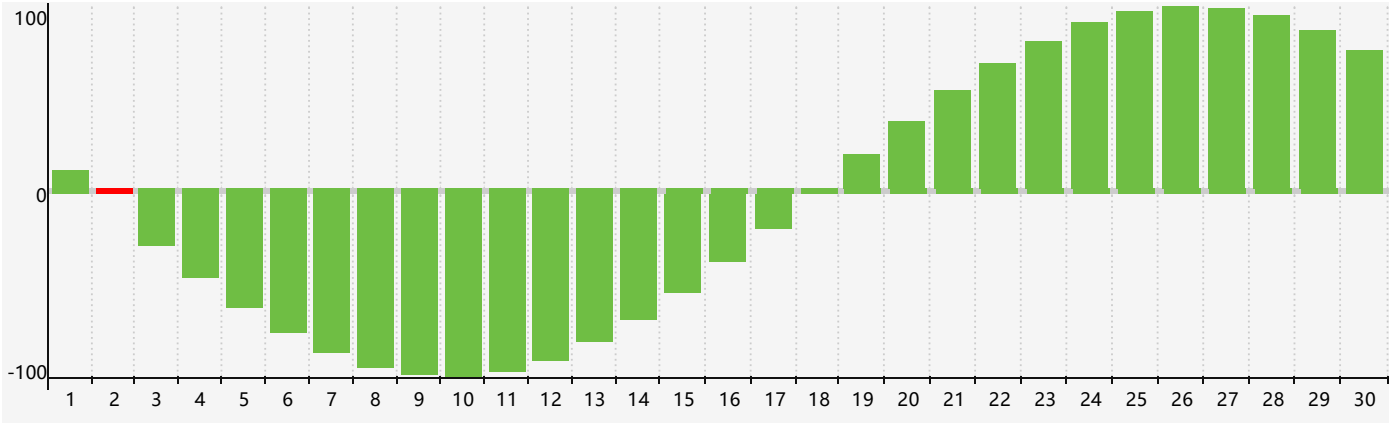

November 2018 Intellectual Biorhythm Charts

November 2018 Emotional Biorhythm Charts

November 2018 Physical Biorhythm Charts

November 2018

SUN	MON	TUE	WED	THU	FRI	SAT
28	29	30	31	1	2 Intellectual	3
4	5	6	7	8 Physical	9	10
11	12 Emotional	13	14	15	16	17
18	19	20	21	22	23	24
25	26	27	28	29	30	1 Physical