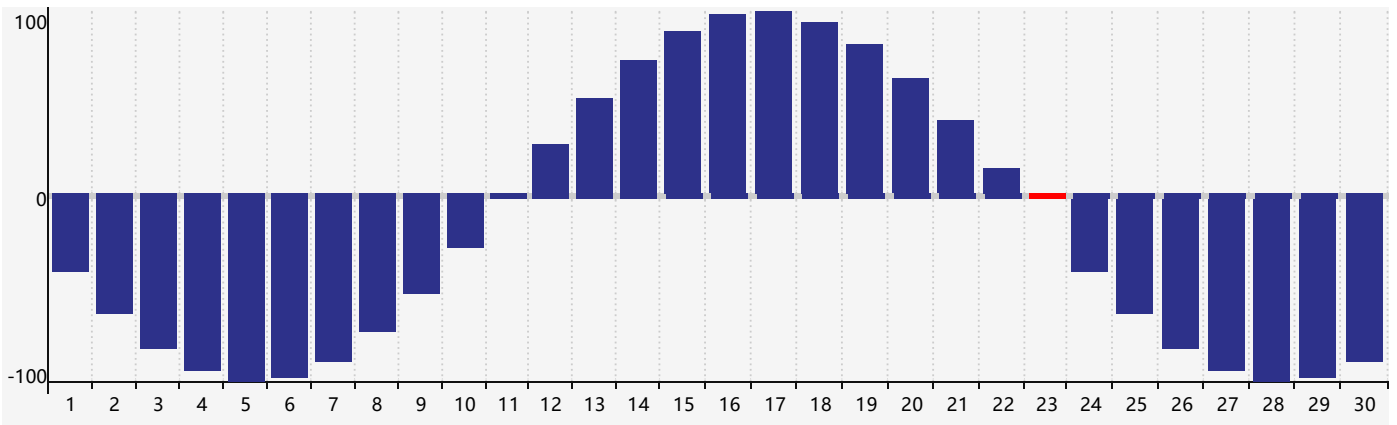

November 2018 Intellectual Biorhythm Charts

November 2018 Emotional Biorhythm Charts

November 2018 Physical Biorhythm Charts

November 2018

SUN	MON	TUE	WED	THU	FRI	SAT
28	29	30	31 <small>Physical</small>	1	2	3
4	5	6	7	8	9	10
11	12	13	14	15	16	17
18 <small>Emotional</small>	19 <small>Intellectual</small>	20	21	22	23 <small>Physical</small>	24
25	26	27	28	29	30	1