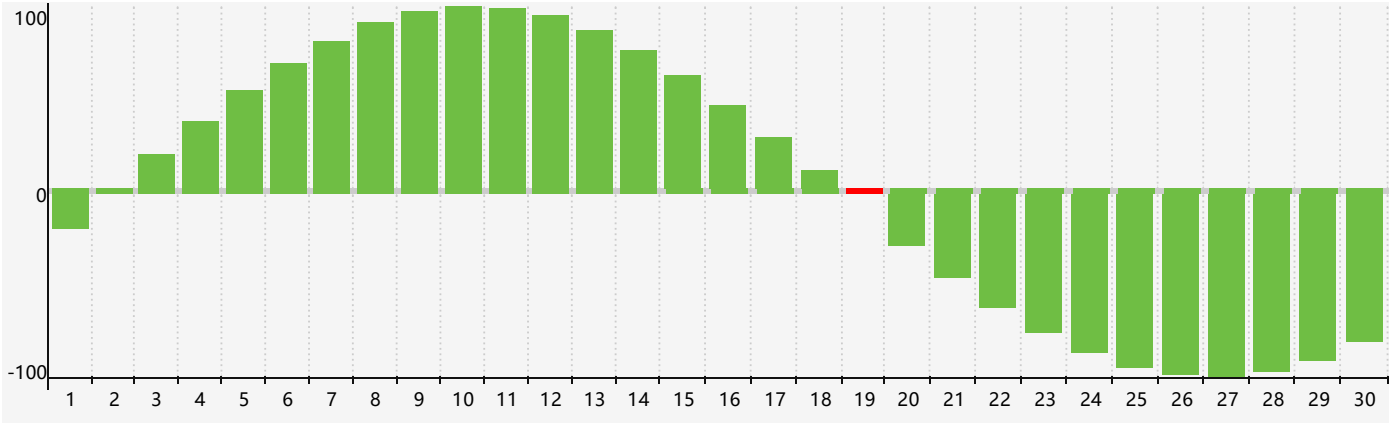

November 2018 Intellectual Biorhythm Charts

November 2018 Emotional Biorhythm Charts

November 2018 Physical Biorhythm Charts

November 2018

SUN	MON	TUE	WED	THU	FRI	SAT
28	29	30	31 <small>Physical</small>	1	2	3
4	5	6	7	8	9	10
11	12	13	14	15	16	17
18 <small>Emotional</small>	19 <small>Intellectual</small>	20	21	22	23 <small>Physical</small>	24
25	26	27	28	29	30	1