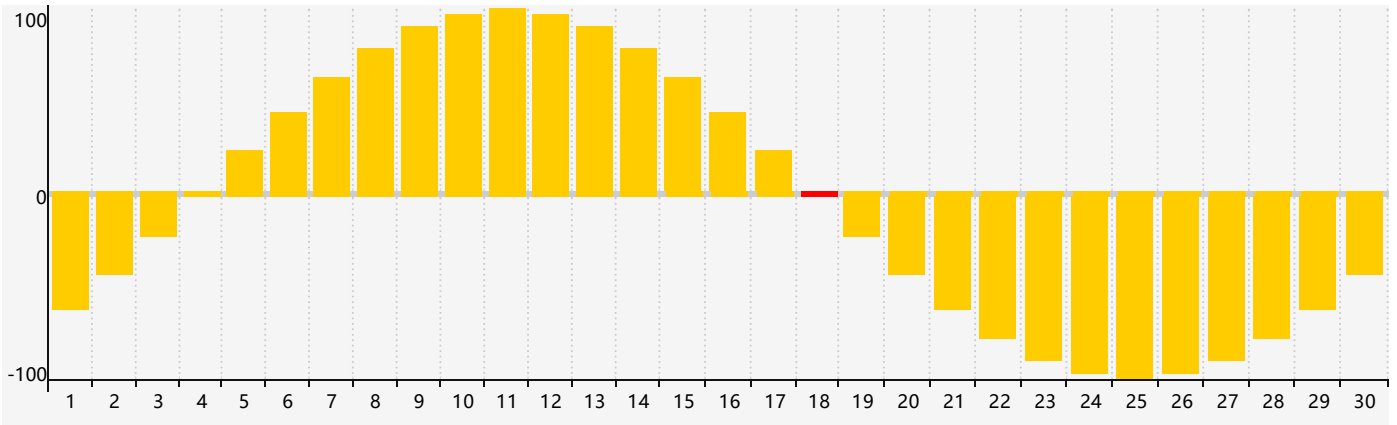

November 2018 Intellectual Biorhythm Charts

November 2018 Emotional Biorhythm Charts

November 2018 Physical Biorhythm Charts

November 2018

SUN	MON	TUE	WED	THU	FRI	SAT
28	29	30	31 <small>Physical</small>	1	2	3
4	5	6	7	8	9	10
11	12	13	14	15	16	17
18 <small>Emotional</small>	19 <small>Intellectual</small>	20	21	22	23 <small>Physical</small>	24
25	26	27	28	29	30	1