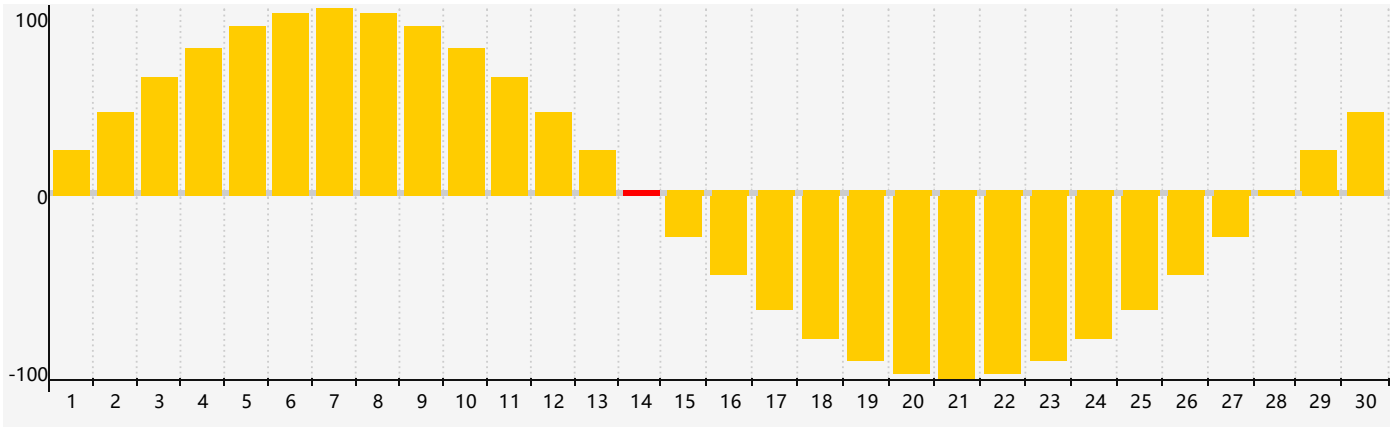

November 2018 Emotional Biorhythm Charts

November 2018

SUN	MON	TUE	WED	THU	FRI	SAT
28	29	30	31	1	2	3
4	5	6	7	8	9	10
11	12	13	14 <small>Emotional</small>	15	16	17
18	19	20	21	22	23	24
25	26	27	28	29	30	1