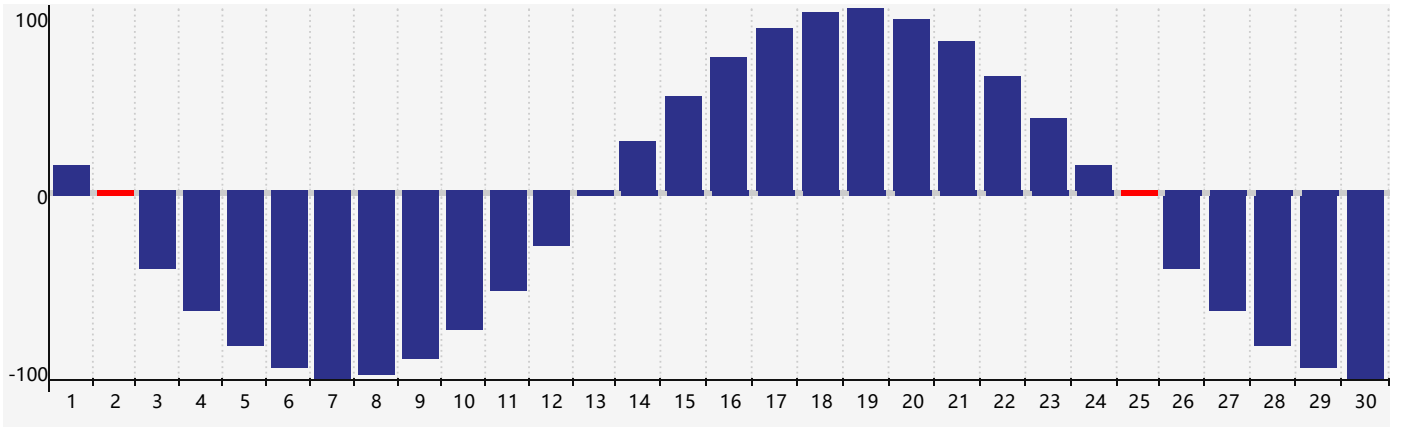

## November 2018 Physical Biorhythm Charts

## November 2018

SUN	MON	TUE	WED	THU	FRI	SAT
28	29	30	31	1	2 <small>Physical</small>	3
4	5	6	7	8	9	10
11	12	13	14	15	16	17
18	19	20	21	22	23	24
25 <small>Physical</small>	26	27	28	29	30	1