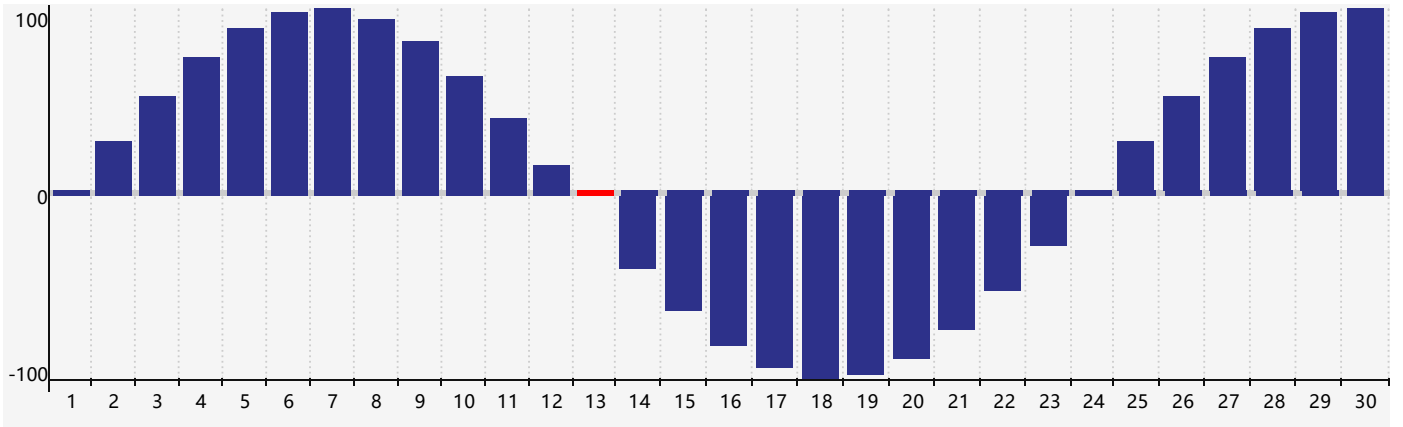

November 2018 Physical Biorhythm Charts

November 2018

SUN	MON	TUE	WED	THU	FRI	SAT
28	29	30	31	1	2	3
4	5	6	7	8	9	10
11	12	13 <small>Physical</small>	14	15	16	17
18	19	20	21	22	23	24
25	26	27	28	29	30	1