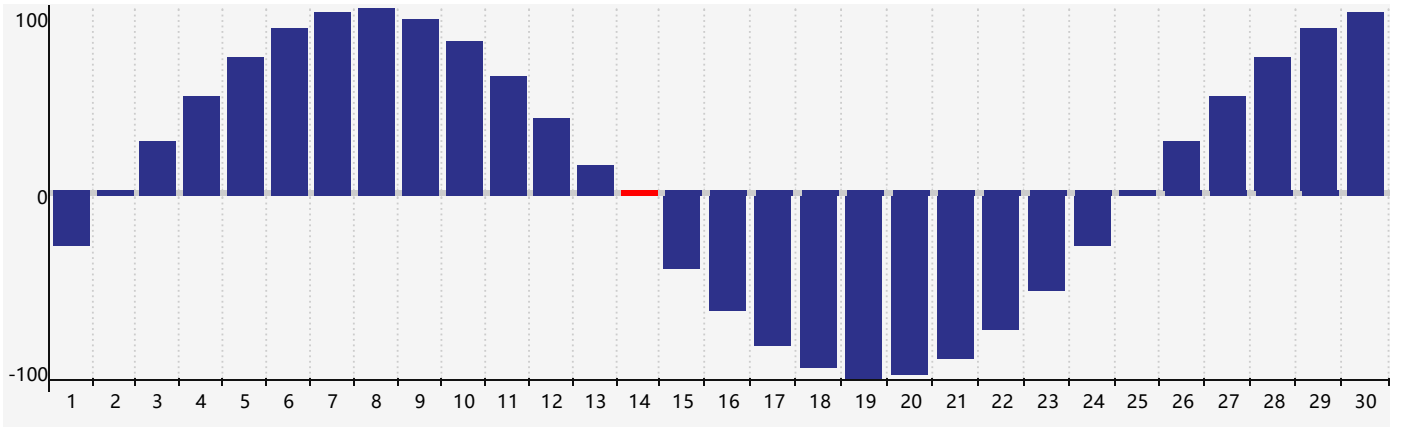

November 2018 Physical Biorhythm Charts

November 2018

SUN	MON	TUE	WED	THU	FRI	SAT
28	29	30	31	1	2	3
4	5	6	7	8	9	10
11	12	13	14 Physical	15	16	17
18	19	20	21	22	23	24
25	26	27	28	29	30	1