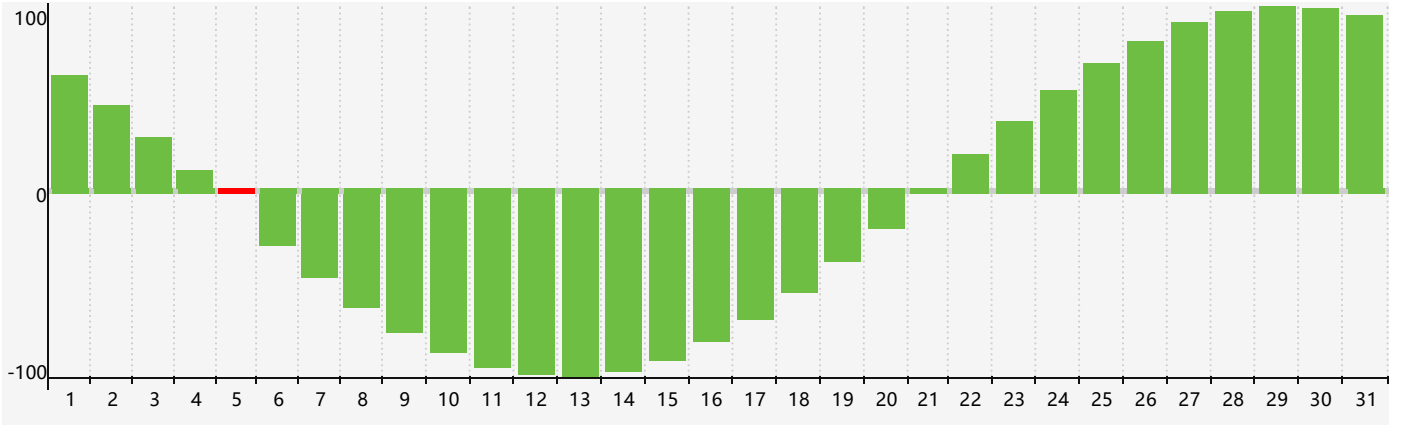

December 2018 Intellectual Biorhythm Charts

December 2018 Emotional Biorhythm Charts

December 2018 Physical Biorhythm Charts

December 2018

SUN	MON	TUE	WED	THU	FRI	SAT
25	26	27	28	29	30	1 Physical
2	3	4	5 Intellectual	6	7	8
9	10 Emotional	11	12	13	14	15
16	17	18	19	20	21	22
23	24 Physical	25	26	27	28	29
30	31	1	2	3	4	5