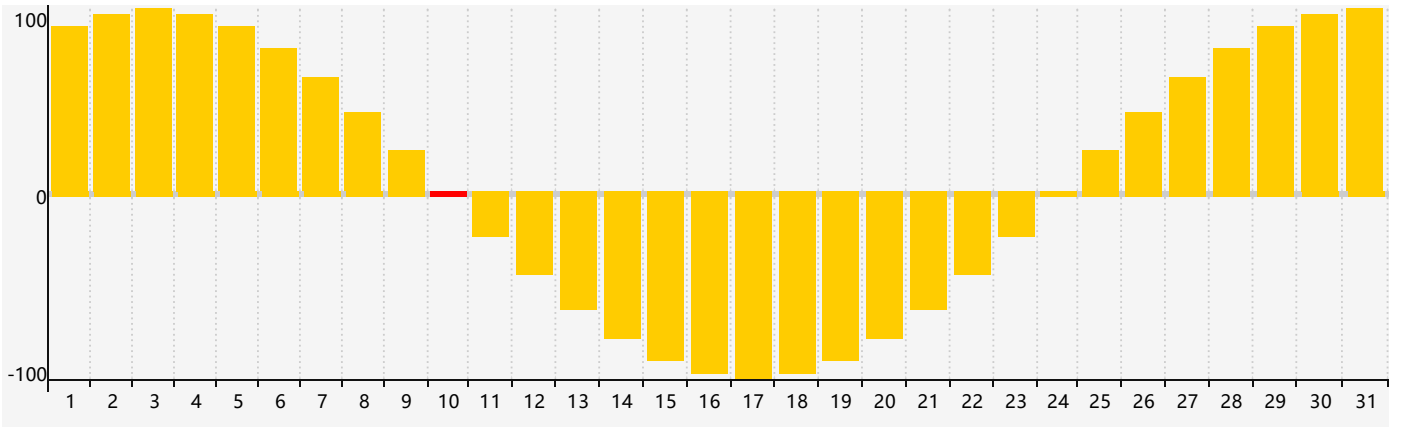

December 2018 Intellectual Biorhythm Charts

December 2018 Emotional Biorhythm Charts

December 2018 Physical Biorhythm Charts

December 2018

SUN	MON	TUE	WED	THU	FRI	SAT
25	26	27	28	29	30	1 Physical
2	3	4	5 Intellectual	6	7	8
9	10 Emotional	11	12	13	14	15
16	17	18	19	20	21	22
23	24 Physical	25	26	27	28	29
30	31	1	2	3	4	5