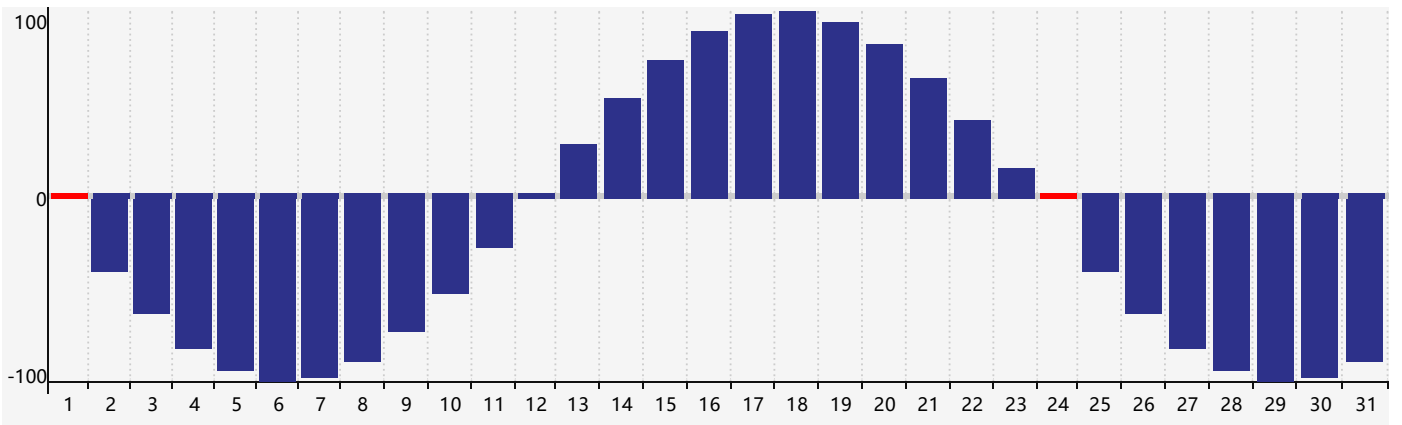

December 2018 Intellectual Biorhythm Charts

December 2018 Emotional Biorhythm Charts

December 2018 Physical Biorhythm Charts

December 2018

SUN	MON	TUE	WED	THU	FRI	SAT
25	26	27	28	29	30	1 Physical
2	3	4	5 Intellectual	6	7	8
9	10 Emotional	11	12	13	14	15
16	17	18	19	20	21	22
23	24 Physical	25	26	27	28	29
30	31	1	2	3	4	5