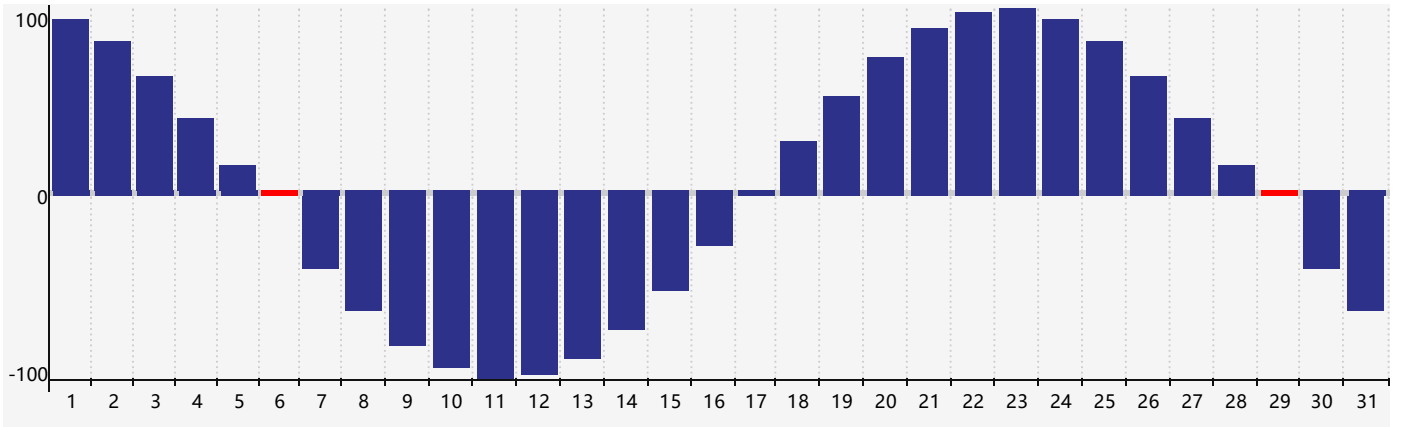

## December 2018 Physical Biorhythm Charts

## December 2018

SUN	MON	TUE	WED	THU	FRI	SAT
25	26	27	28	29	30	1
2	3	4	5	6 <small>Physical</small>	7	8
9	10	11	12	13	14	15
16	17	18	19	20	21	22
23	24	25	26	27	28	29 <small>Physical</small>
30	31	1	2	3	4	5