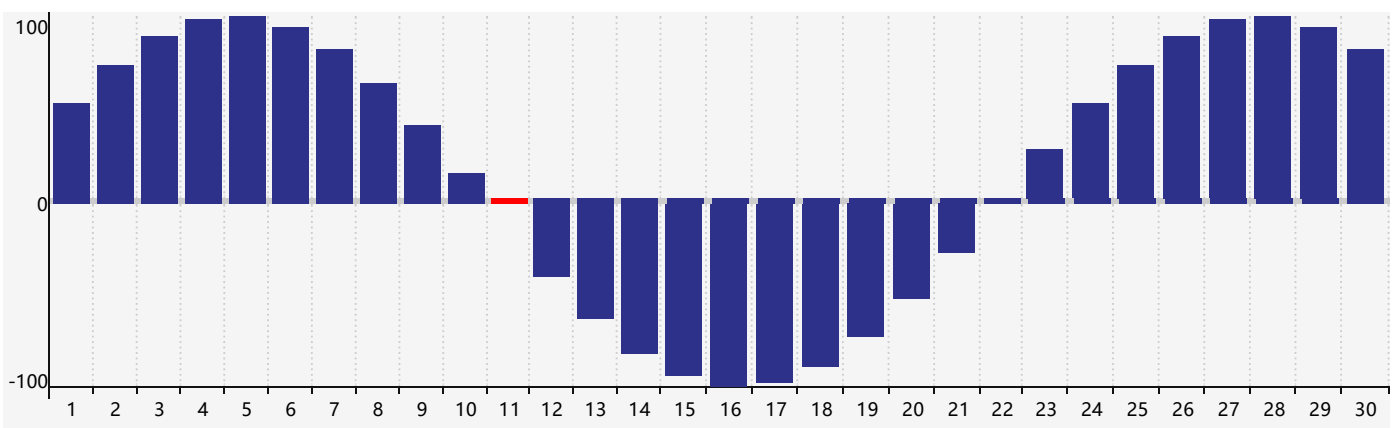

April 2018 Intellectual Biorhythm Charts

April 2018 Emotional Biorhythm Charts

April 2018 Physical Biorhythm Charts

April 2018

SUN	MON	TUE	WED	THU	FRI	SAT
1 	2 	3 	4 	5 	6 	7 
8 	9 	10 	11 Physical 	12 	13 Intellectual 	14 
15 	16 	17 	18 	19 	20 	21 
22 	23 	24 	25 Emotional 	26 	27 	28 
29 	30 	1 	2 	3 	4 Physical 	5 