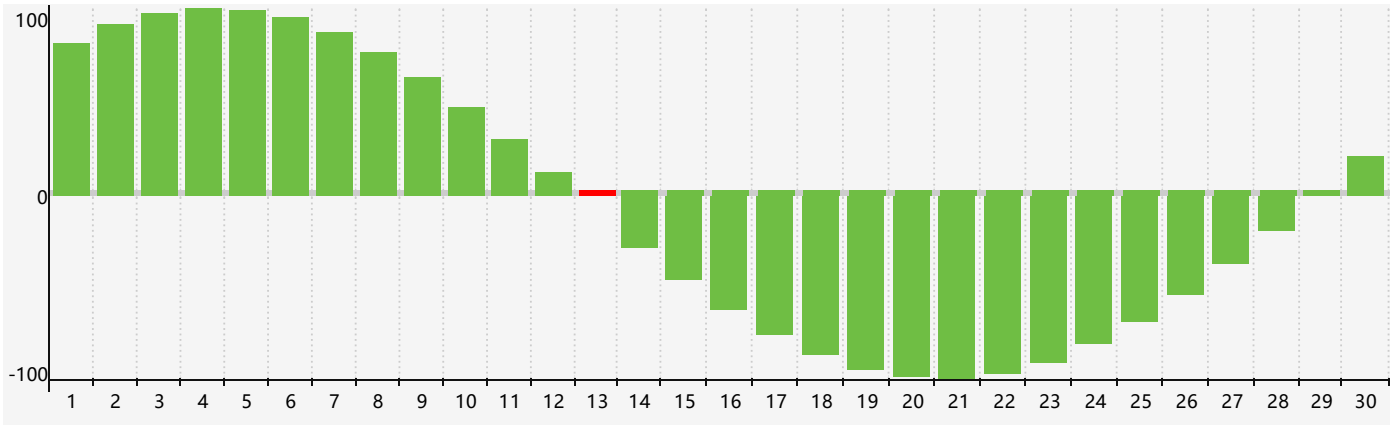

April 2018 Intellectual Biorhythm Charts

April 2018 Emotional Biorhythm Charts

April 2018 Physical Biorhythm Charts

April 2018

SUN	MON	TUE	WED	THU	FRI	SAT
1 	2 	3 	4 	5 	6 	7 
8 	9 	10 	11 Physical 	12 	13 Intellectual 	14 
15 	16 	17 	18 	19 	20 	21 
22 	23 	24 	25 Emotional 	26 	27 	28 
29 	30 	1 	2 	3 	4 Physical 	5 