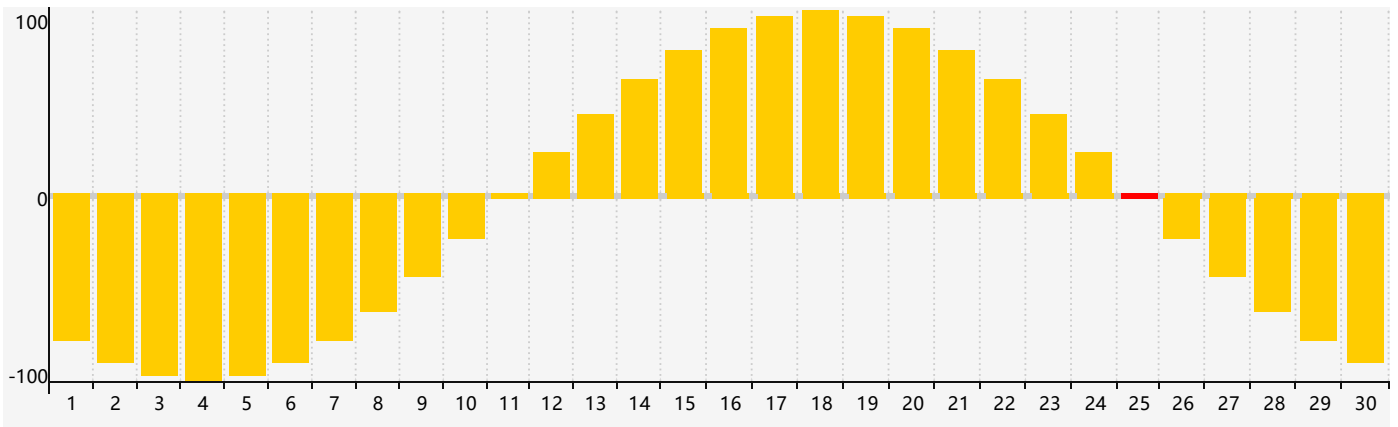

April 2018 Intellectual Biorhythm Charts

April 2018 Emotional Biorhythm Charts

April 2018 Physical Biorhythm Charts

April 2018

SUN	MON	TUE	WED	THU	FRI	SAT
1 	2 	3 	4 	5 	6 	7 
8 	9 	10 	11 Physical 	12 	13 Intellectual 	14 
15 	16 	17 	18 	19 	20 	21 
22 	23 	24 	25 Emotional 	26 	27 	28 
29 	30 	1 	2 	3 	4 Physical 	5 