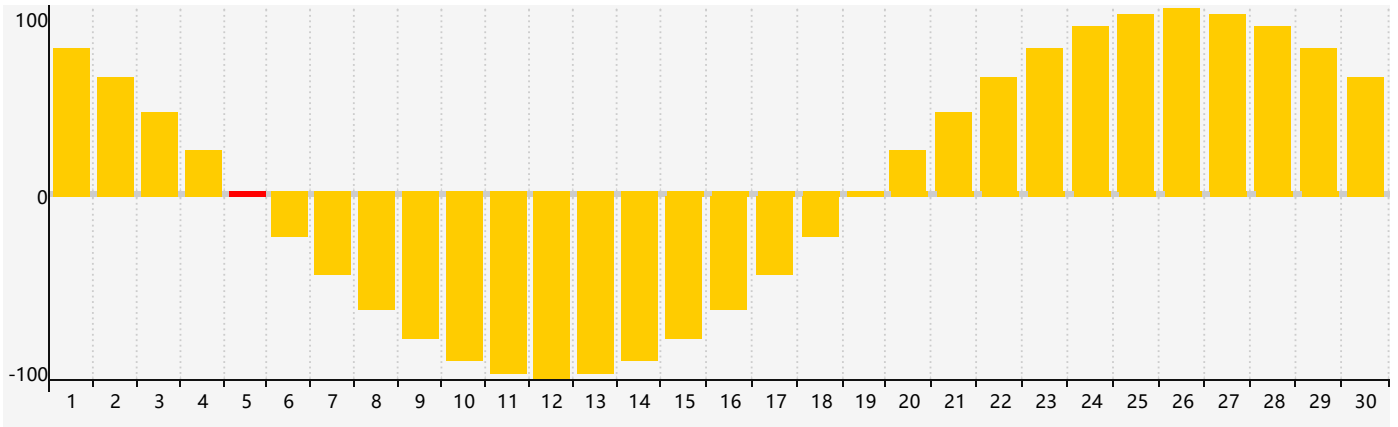

April 2018 Intellectual Biorhythm Charts

April 2018 Emotional Biorhythm Charts

April 2018 Physical Biorhythm Charts

April 2018

SUN	MON	TUE	WED	THU	FRI	SAT
1	2	3	4	5 Emotional	6	7
8	9 Physical	10	11	12	13	14
15	16	17	18 Intellectual	19	20	21
22	23	24	25	26	27	28
29	30	1	2 Physical	3 Emotional	4	5