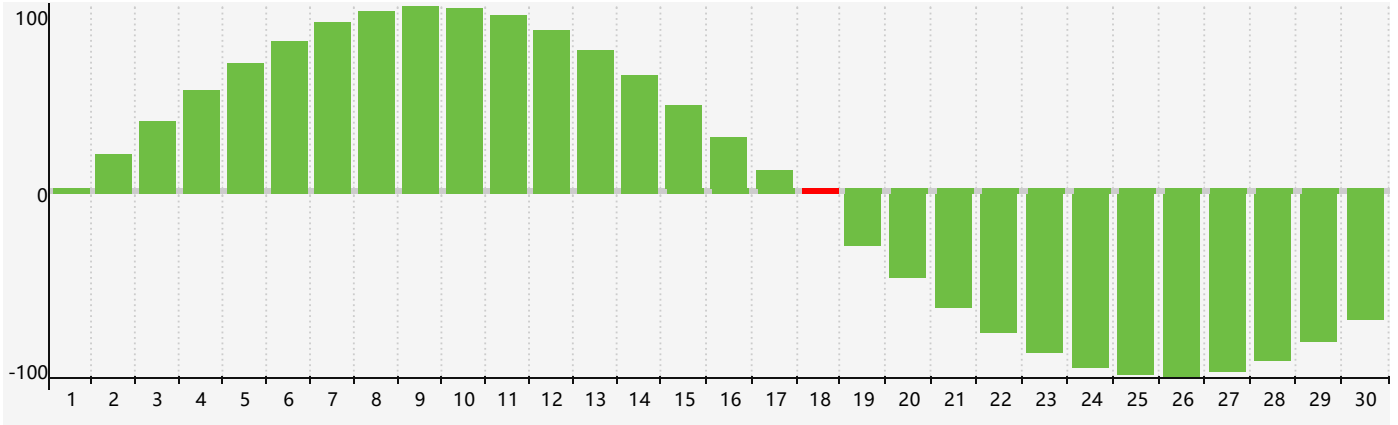

April 2018 Intellectual Biorhythm Charts

April 2018 Emotional Biorhythm Charts

April 2018 Physical Biorhythm Charts

April 2018

SUN	MON	TUE	WED	THU	FRI	SAT
1	2	3	4	5 Emotional	6	7
8	9 Physical	10	11	12	13	14
15	16	17	18 Intellectual	19	20	21
22	23	24	25	26	27	28
29	30	1	2 Physical	3 Emotional	4	5