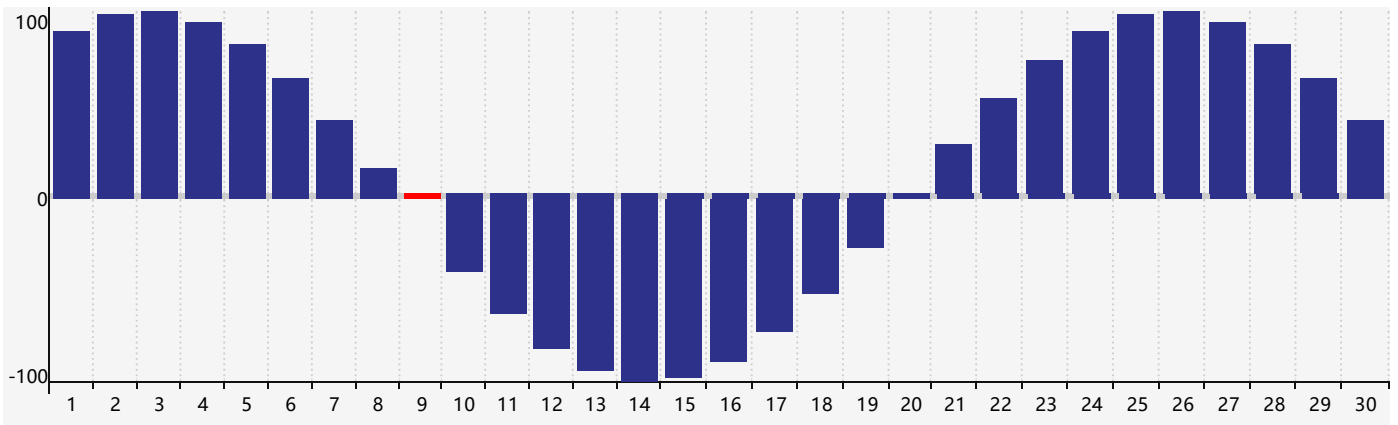

April 2018 Intellectual Biorhythm Charts

April 2018 Emotional Biorhythm Charts

April 2018 Physical Biorhythm Charts

April 2018

SUN	MON	TUE	WED	THU	FRI	SAT
1	2	3	4	5 Emotional	6	7
8	9 Physical	10	11	12	13	14
15	16	17	18 Intellectual	19	20	21
22	23	24	25	26	27	28
29	30	1	2 Physical	3 Emotional	4	5