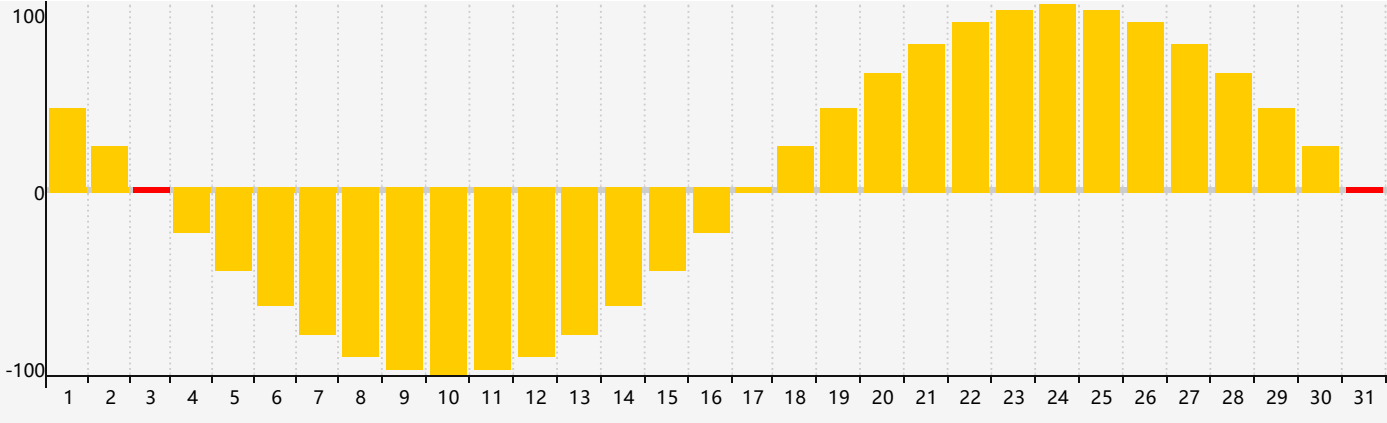

May 2018 Intellectual Biorhythm Charts

May 2018 Emotional Biorhythm Charts

May 2018 Physical Biorhythm Charts

May 2018

SUN	MON	TUE	WED	THU	FRI	SAT
29	30	1	2 Physical	3 Emotional	4	5
6	7	8	9	10	11	12
13	14	15	16	17	18	19
20	21 Intellectual	22	23	24	25 Physical	26
27	28	29	30	31 Emotional	1	2