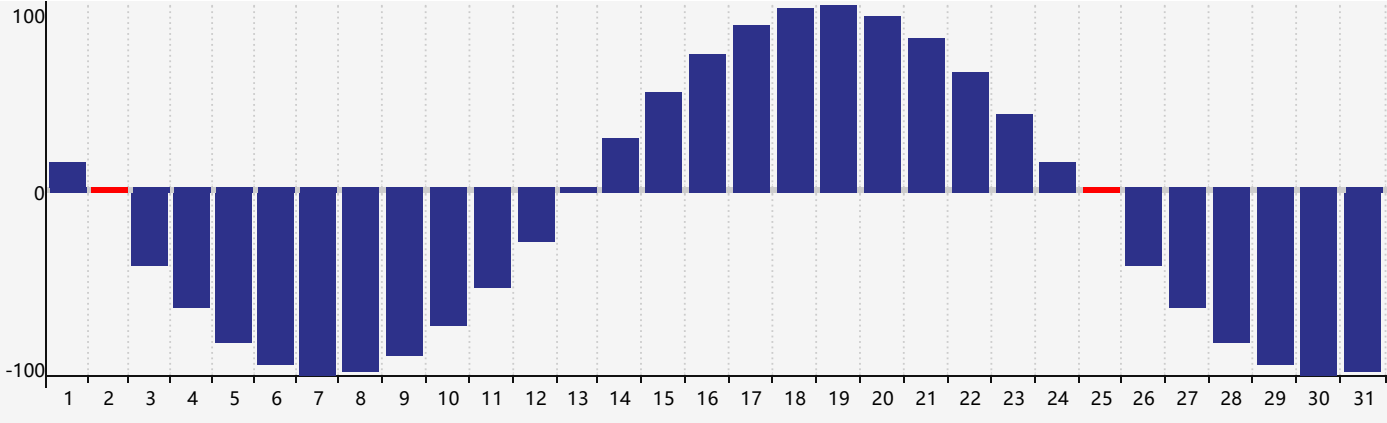

May 2018 Intellectual Biorhythm Charts

May 2018 Emotional Biorhythm Charts

May 2018 Physical Biorhythm Charts

May 2018

SUN	MON	TUE	WED	THU	FRI	SAT
29	30	1	2 Physical	3 Emotional	4	5
6	7	8	9	10	11	12
13	14	15	16	17	18	19
20	21 Intellectual	22	23	24	25 Physical	26
27	28	29	30	31 Emotional	1	2