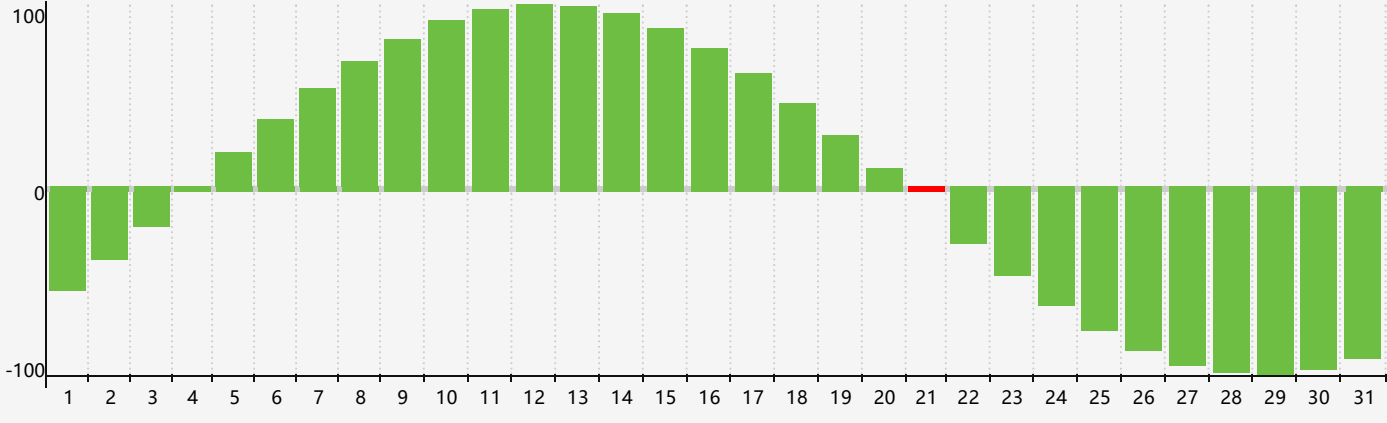

May 2018 Intellectual Biorhythm Charts

May 2018 Emotional Biorhythm Charts

May 2018 Physical Biorhythm Charts

May 2018

SUN	MON	TUE	WED	THU	FRI	SAT
29	30	1	2 Physical	3 Emotional	4	5
6	7	8	9	10	11	12
13	14	15	16	17	18	19
20	21 Intellectual	22	23	24	25 Physical	26
27	28	29	30	31 Emotional	1	2