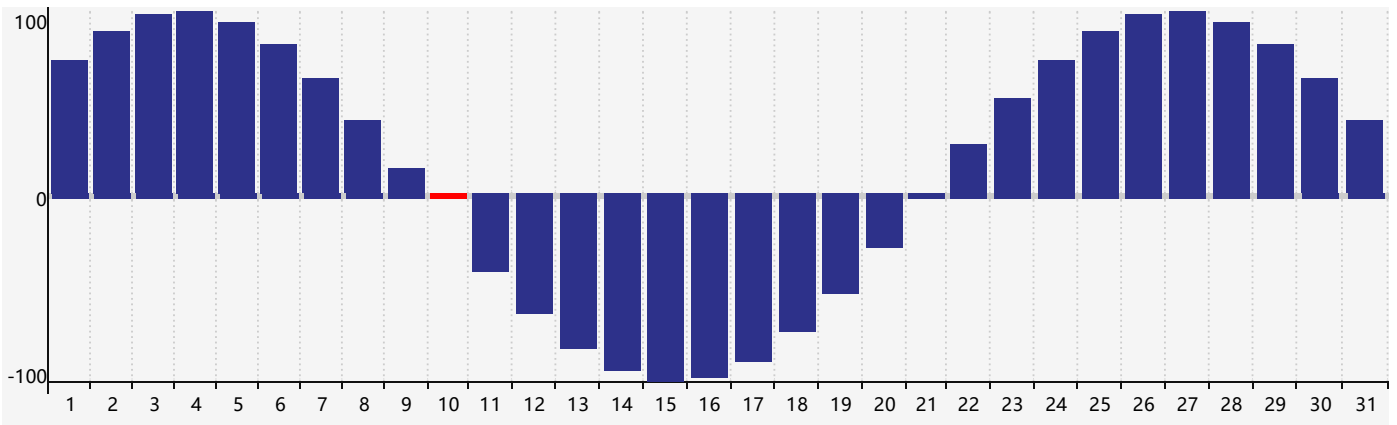

July 2018 Intellectual Biorhythm Charts

July 2018 Emotional Biorhythm Charts

July 2018 Physical Biorhythm Charts

July 2018

SUN	MON	TUE	WED	THU	FRI	SAT
1	2	3	4	5	6	7
8	9	10 Physical	11	12	13	14
15	16	17	18	19	20	21
22	23	24	25	26 Intellectual	27 Emotional	28
29	30	31	1	2 Physical	3	4