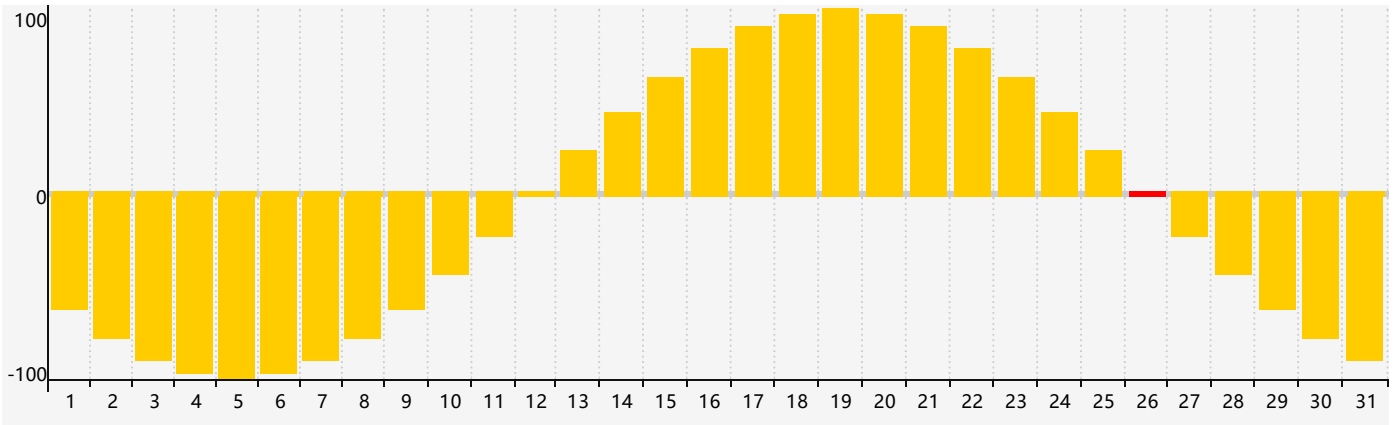

July 2018 Intellectual Biorhythm Charts

July 2018 Emotional Biorhythm Charts

July 2018 Physical Biorhythm Charts

July 2018

SUN	MON	TUE	WED	THU	FRI	SAT
1	2	3	4	5	6	7
8	9	10 Physical	11	12	13	14
15	16	17	18	19	20	21
22	23	24	25	26 Intellectual	27 Emotional	28
29	30	31	1	2 Physical	3	4