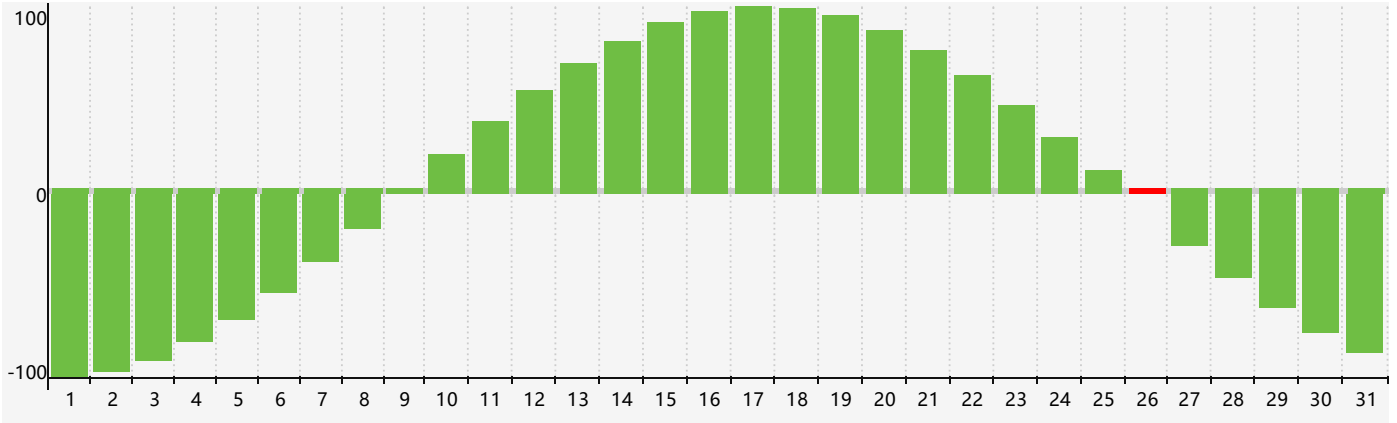

July 2018 Intellectual Biorhythm Charts

July 2018 Emotional Biorhythm Charts

July 2018 Physical Biorhythm Charts

July 2018

SUN	MON	TUE	WED	THU	FRI	SAT
1	2	3	4	5	6	7
8	9	10 Physical	11	12	13	14
15	16	17	18	19	20	21
22	23	24	25	26 Intellectual	27 Emotional	28
29	30	31	1	2 Physical	3	4