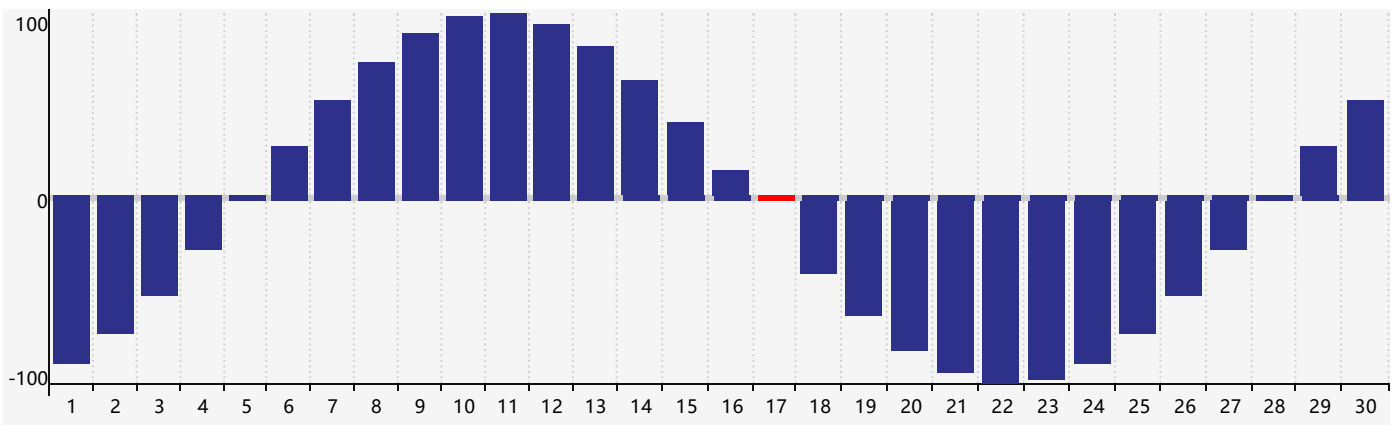

September 2018 Intellectual Biorhythm Charts

September 2018 Emotional Biorhythm Charts

September 2018 Physical Biorhythm Charts

September 2018

SUN	MON	TUE	WED	THU	FRI	SAT
26	27	28 <small>Intellectual</small>	29	30	31	1
2	3	4	5	6	7	8
9	10	11	12	13	14	15
16	17 <small>Physical</small>	18	19	20 <small>Emotional</small>	21	22
23	24	25	26	27	28	29
30 <small>Intellectual</small>	1	2	3	4	5	6