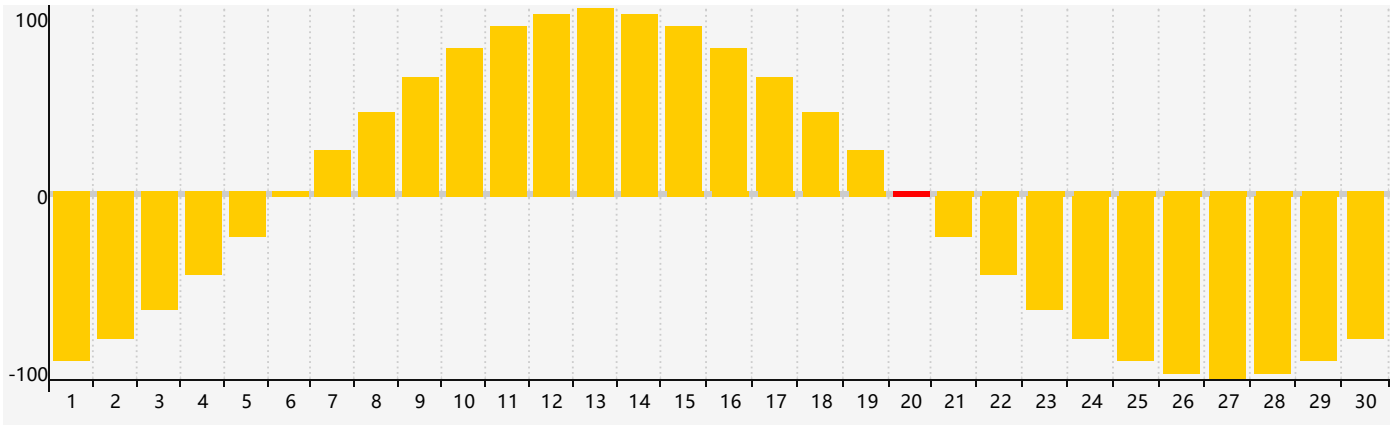

September 2018 Intellectual Biorhythm Charts

September 2018 Emotional Biorhythm Charts

September 2018 Physical Biorhythm Charts

September 2018

SUN	MON	TUE	WED	THU	FRI	SAT
26	27	28 <small>Intellectual</small>	29	30	31	1
2	3	4	5	6	7	8
9	10	11	12	13	14	15
16	17 <small>Physical</small>	18	19	20 <small>Emotional</small>	21	22
23	24	25	26	27	28	29
30 <small>Intellectual</small>	1	2	3	4	5	6