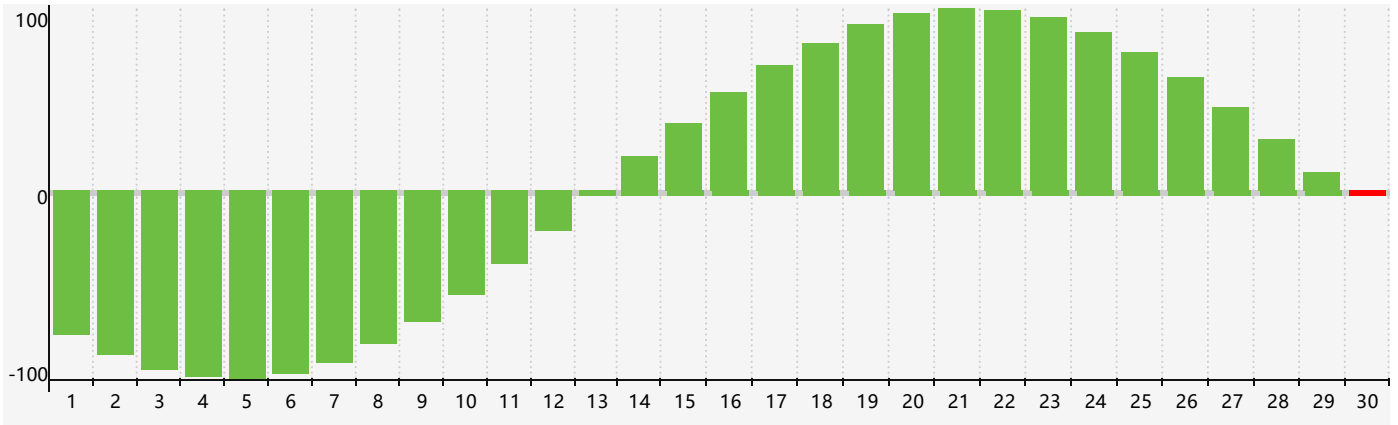

September 2018 Intellectual Biorhythm Charts

September 2018 Emotional Biorhythm Charts

September 2018 Physical Biorhythm Charts

September 2018

SUN	MON	TUE	WED	THU	FRI	SAT
26	27	28 <small>Intellectual</small>	29	30	31	1
2	3	4	5	6	7	8
9	10	11	12	13	14	15
16	17 <small>Physical</small>	18	19	20 <small>Emotional</small>	21	22
23	24	25	26	27	28	29
30 <small>Intellectual</small>	1	2	3	4	5	6