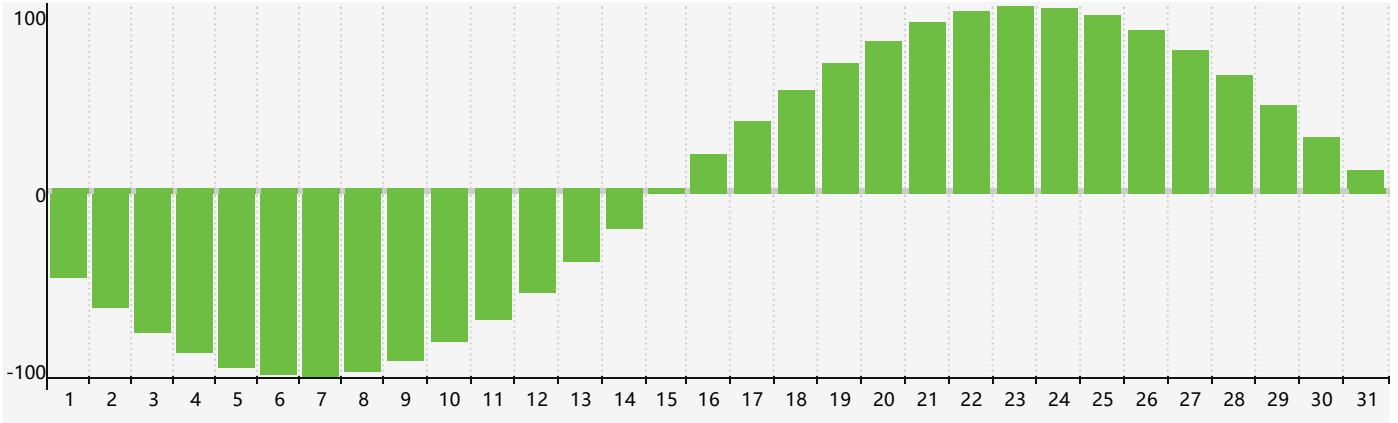

January 2019 Intellectual Biorhythm Charts

January 2019 Emotional Biorhythm Charts

January 2019 Physical Biorhythm Charts

January 2019

SUN	MON	TUE	WED	THU	FRI	SAT
30 Intellectual	31	1	2	3	4 Physical	5
6	7	8	9	10	11	12
13	14	15	16	17	18	19
20	21	22	23 Emotional	24	25	26
27 Physical	28	29	30	31	1 Intellectual	2