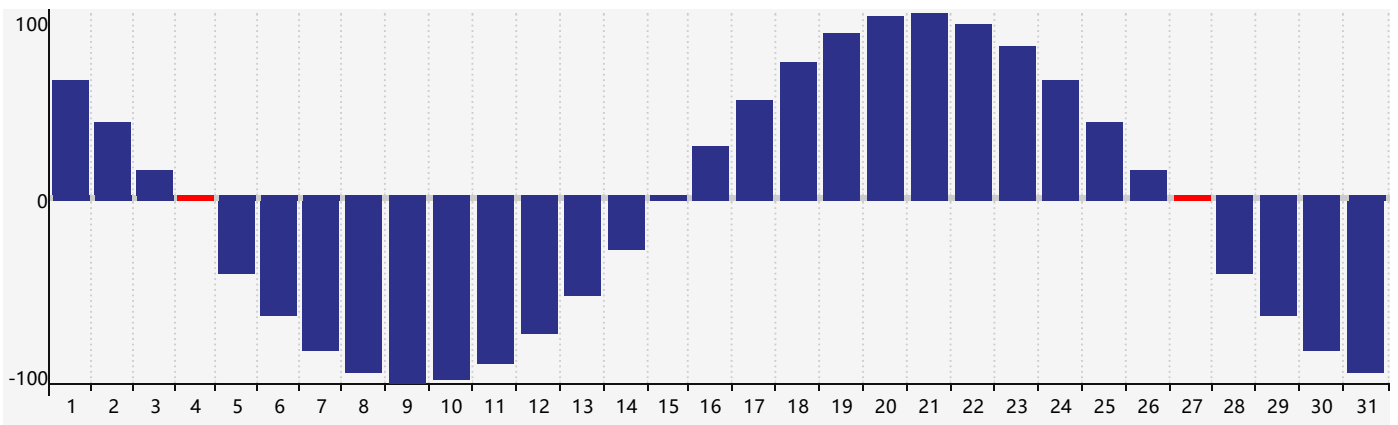

January 2019 Intellectual Biorhythm Charts

January 2019 Emotional Biorhythm Charts

January 2019 Physical Biorhythm Charts

January 2019

SUN	MON	TUE	WED	THU	FRI	SAT
30 Intellectual	31	1	2	3	4 Physical	5
6	7	8	9	10	11	12
13	14	15	16	17	18	19
20	21	22	23 Emotional	24	25	26
27 Physical	28	29	30	31	1 Intellectual	2