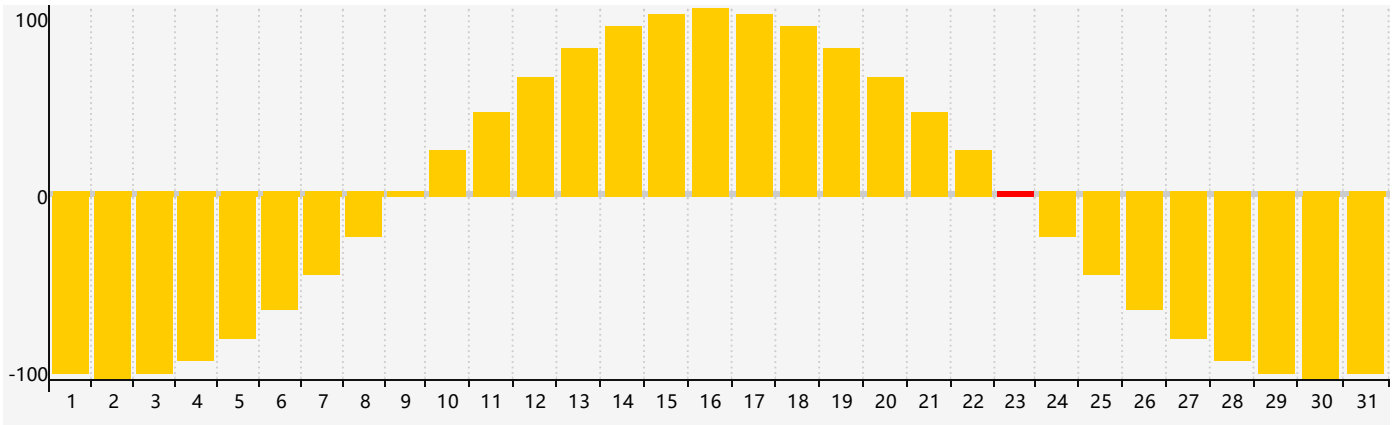

January 2019 Intellectual Biorhythm Charts

January 2019 Emotional Biorhythm Charts

January 2019 Physical Biorhythm Charts

January 2019

SUN	MON	TUE	WED	THU	FRI	SAT
30 Intellectual	31	1	2	3	4 Physical	5
6	7	8	9	10	11	12
13	14	15	16	17	18	19
20	21	22	23 Emotional	24	25	26
27 Physical	28	29	30	31	1 Intellectual	2