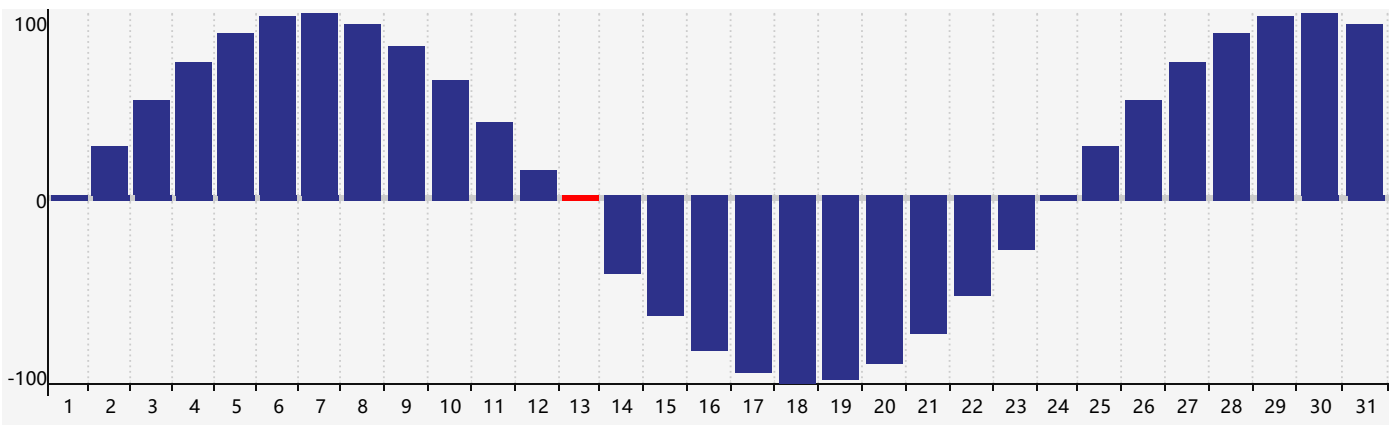

January 2019 Intellectual Biorhythm Charts

January 2019 Emotional Biorhythm Charts

January 2019 Physical Biorhythm Charts

January 2019

SUN	MON	TUE	WED	THU	FRI	SAT
30 	31 	1 	2 	3 	4 	5 
6 	7 	8 Intellectual 	9 	10 	11 	12 
13 Emotional 	14 Physical 	15 	16 	17 	18 	19 
20 	21 	22 	23 	24 	25 	26 
27 	28 	29 	30 	31 	1 	2 