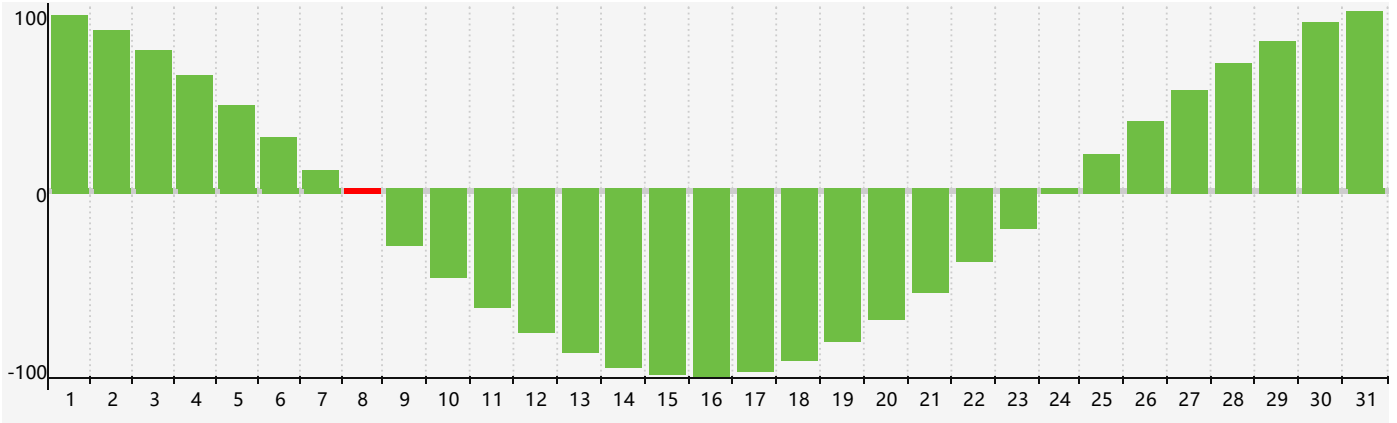

January 2019 Intellectual Biorhythm Charts

January 2019 Emotional Biorhythm Charts

January 2019 Physical Biorhythm Charts

January 2019

SUN	MON	TUE	WED	THU	FRI	SAT
30 	31 	1 	2 	3 	4 	5 
6 	7 	8 Intellectual 	9 	10 	11 	12 
13 Emotional 	14 Physical 	15 	16 	17 	18 	19 
20 	21 	22 	23 	24 	25 	26 
27 	28 	29 	30 	31 	1 	2 