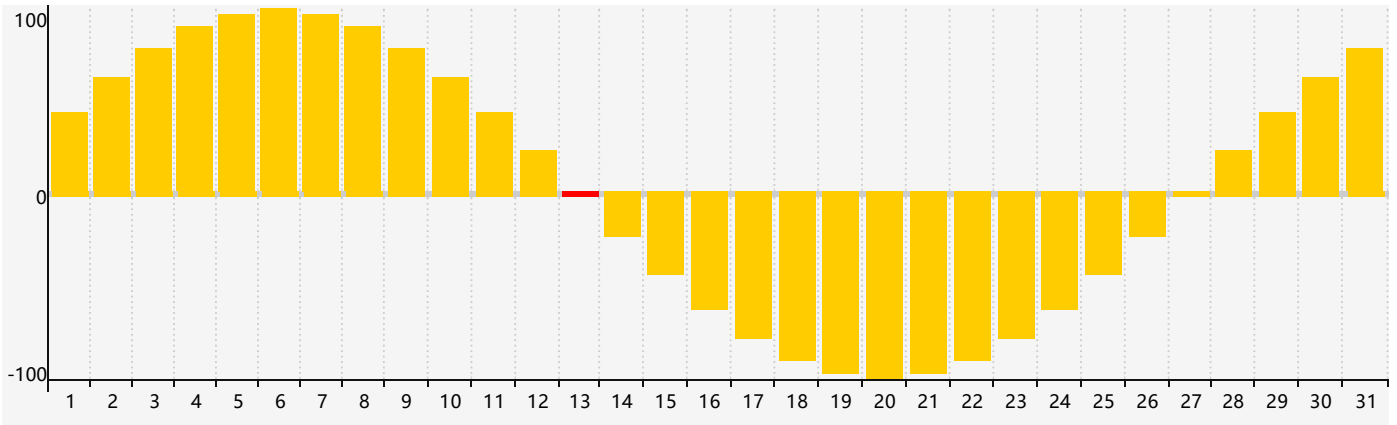

January 2019 Intellectual Biorhythm Charts

January 2019 Emotional Biorhythm Charts

January 2019 Physical Biorhythm Charts

January 2019

SUN	MON	TUE	WED	THU	FRI	SAT
30 	31 	1 	2 	3 	4 	5 
6 	7 	8 Intellectual 	9 	10 	11 	12 
13 Emotional 	14 Physical 	15 	16 	17 	18 	19 
20 	21 	22 	23 	24 	25 	26 
27 	28 	29 	30 	31 	1 	2 