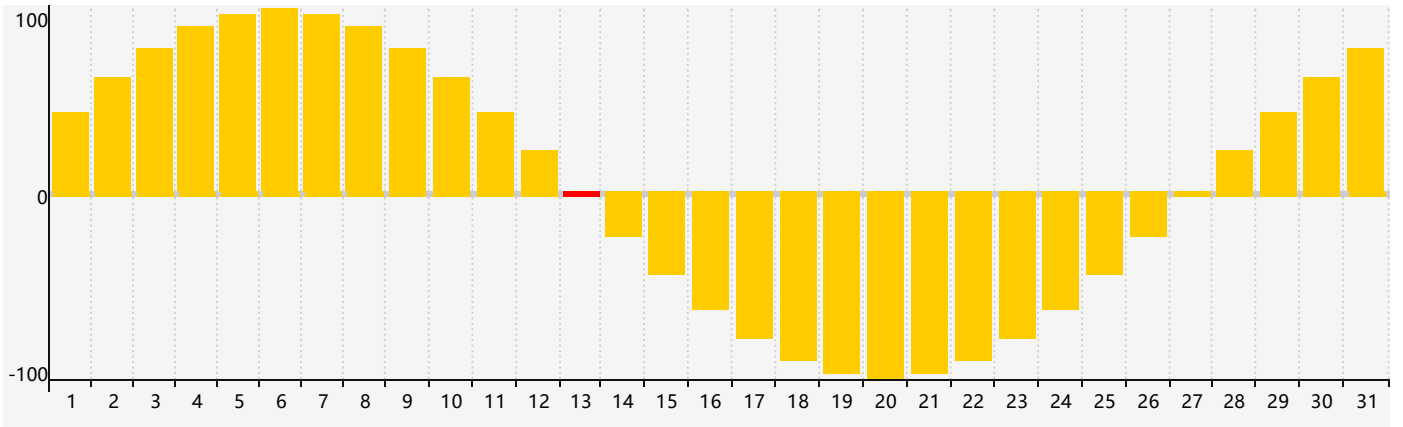

January 2019 Intellectual Biorhythm Charts

January 2019 Emotional Biorhythm Charts

January 2019 Physical Biorhythm Charts

January 2019

SUN	MON	TUE	WED	THU	FRI	SAT
30	31	1	2	3	4	5
6	7	8	9	10	11 Physical	12
13 Emotional	14	15	16	17	18 Intellectual	19
20	21	22	23	24	25	26
27	28	29	30	31	1	2