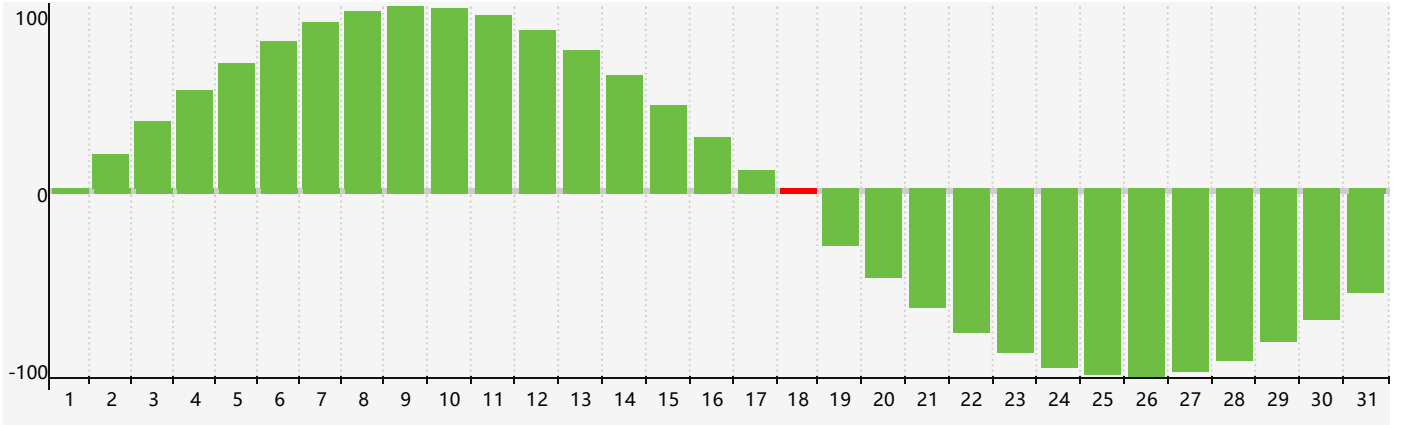

January 2019 Intellectual Biorhythm Charts

January 2019 Emotional Biorhythm Charts

January 2019 Physical Biorhythm Charts

January 2019

SUN	MON	TUE	WED	THU	FRI	SAT
30	31	1	2	3	4	5
6	7	8	9	10	11 Physical	12
13 Emotional	14	15	16	17	18 Intellectual	19
20	21	22	23	24	25	26
27	28	29	30	31	1	2