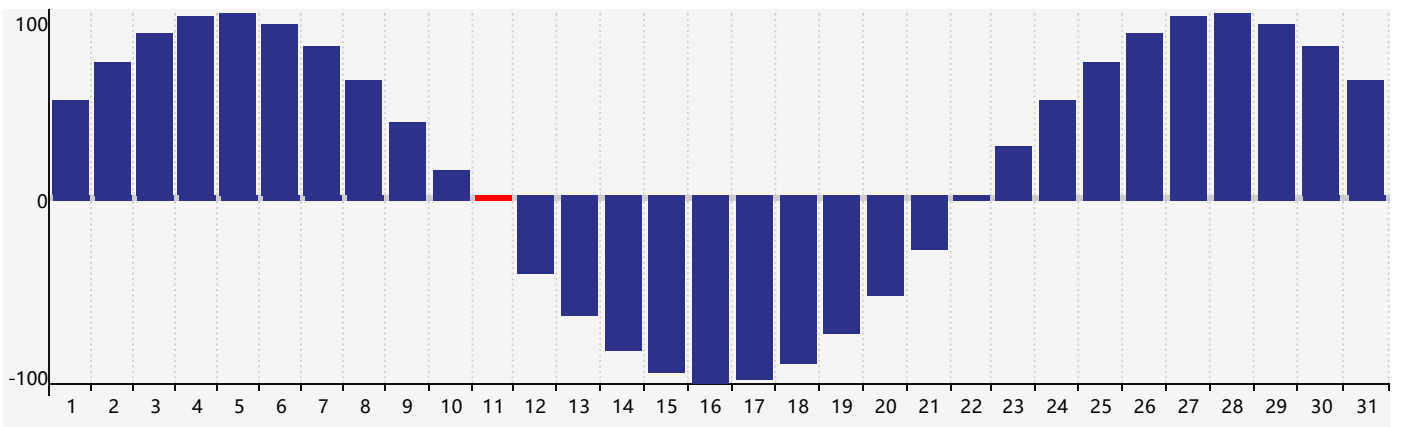

January 2019 Intellectual Biorhythm Charts

January 2019 Emotional Biorhythm Charts

January 2019 Physical Biorhythm Charts

January 2019

SUN	MON	TUE	WED	THU	FRI	SAT
30	31	1	2	3	4	5
6	7	8	9	10	11 Physical	12
13 Emotional	14	15	16	17	18 Intellectual	19
20	21	22	23	24	25	26
27	28	29	30	31	1	2