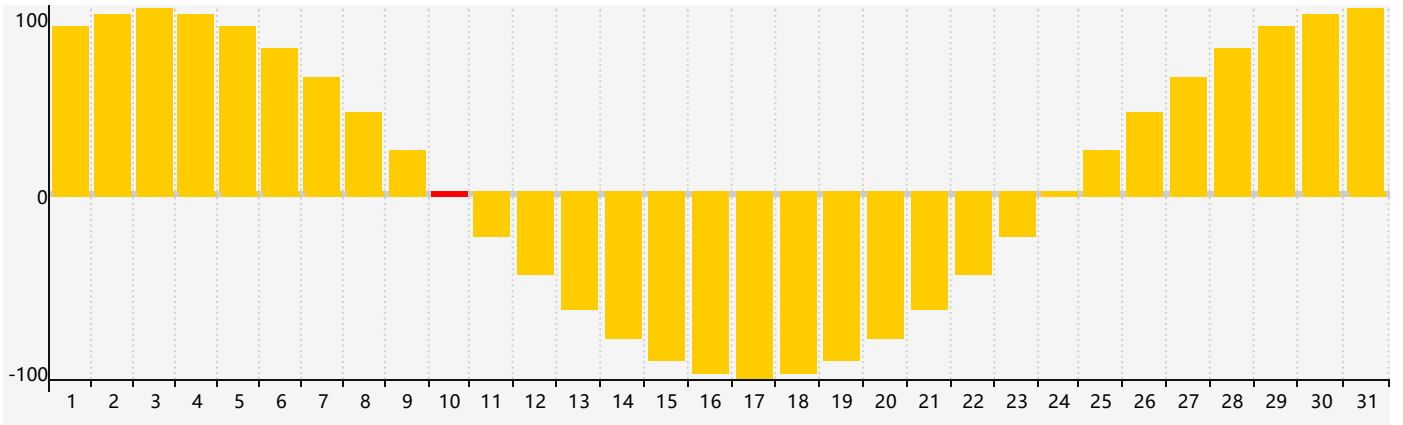

January 2019 Intellectual Biorhythm Charts

January 2019 Emotional Biorhythm Charts

January 2019 Physical Biorhythm Charts

January 2019

SUN	MON	TUE	WED	THU	FRI	SAT
30 	31 	1 	2 	3 	4 	5 
6 	7 Intellectual 	8 	9 	10 Emotional Physical 	11 	12 
13 	14 	15 	16 	17 	18 	19 
20 	21 	22 	23 	24 	25 	26 
27 	28 	29 	30 	31 	1 	2 Physical 