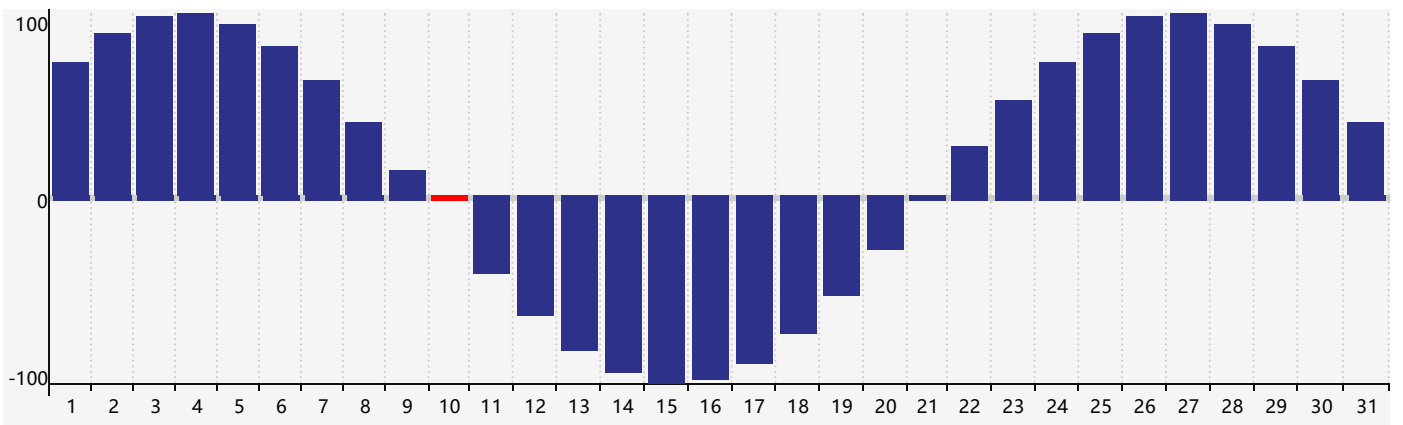

January 2019 Intellectual Biorhythm Charts

January 2019 Emotional Biorhythm Charts

January 2019 Physical Biorhythm Charts

January 2019

SUN	MON	TUE	WED	THU	FRI	SAT
30 	31 	1 	2 	3 	4 	5 
6 	7 Intellectual 	8 	9 	10 Emotional Physical 	11 	12 
13 	14 	15 	16 	17 	18 	19 
20 	21 	22 	23 	24 	25 	26 
27 	28 	29 	30 	31 	1 	2 Physical 