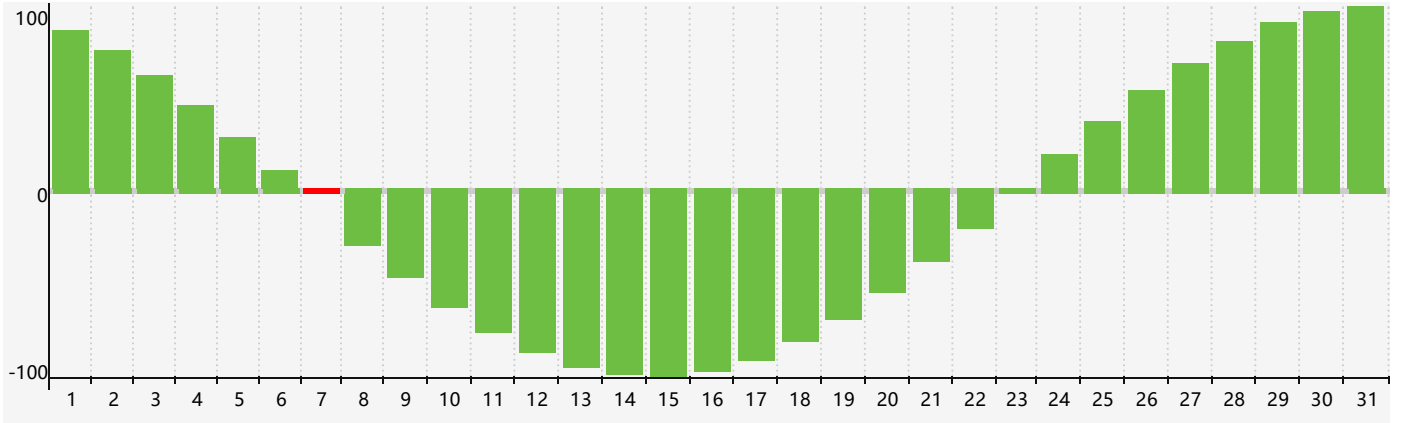

January 2019 Intellectual Biorhythm Charts

January 2019 Emotional Biorhythm Charts

January 2019 Physical Biorhythm Charts

January 2019

SUN	MON	TUE	WED	THU	FRI	SAT
30 	31 	1 	2 	3 	4 	5 
6 	7 Intellectual 	8 	9 	10 Emotional Physical 	11 	12 
13 	14 	15 	16 	17 	18 	19 
20 	21 	22 	23 	24 	25 	26 
27 	28 	29 	30 	31 	1 	2 Physical 