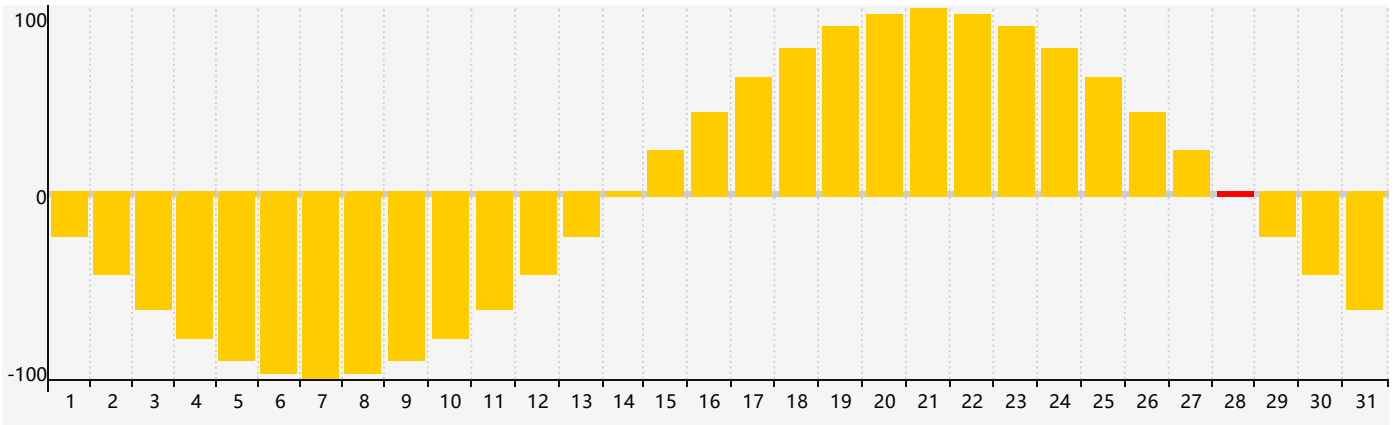

January 2019 Intellectual Biorhythm Charts

January 2019 Emotional Biorhythm Charts

January 2019 Physical Biorhythm Charts

January 2019

SUN	MON	TUE	WED	THU	FRI	SAT
30 	31 Emotional 	1 Physical 	2 	3 	4 	5 
6 	7 	8 	9 	10 Intellectual 	11 	12 
13 	14 	15 	16 	17 	18 	19 
20 	21 	22 	23 	24 Physical 	25 	26 
27 	28 Emotional 	29 	30 	31 	1 	2 