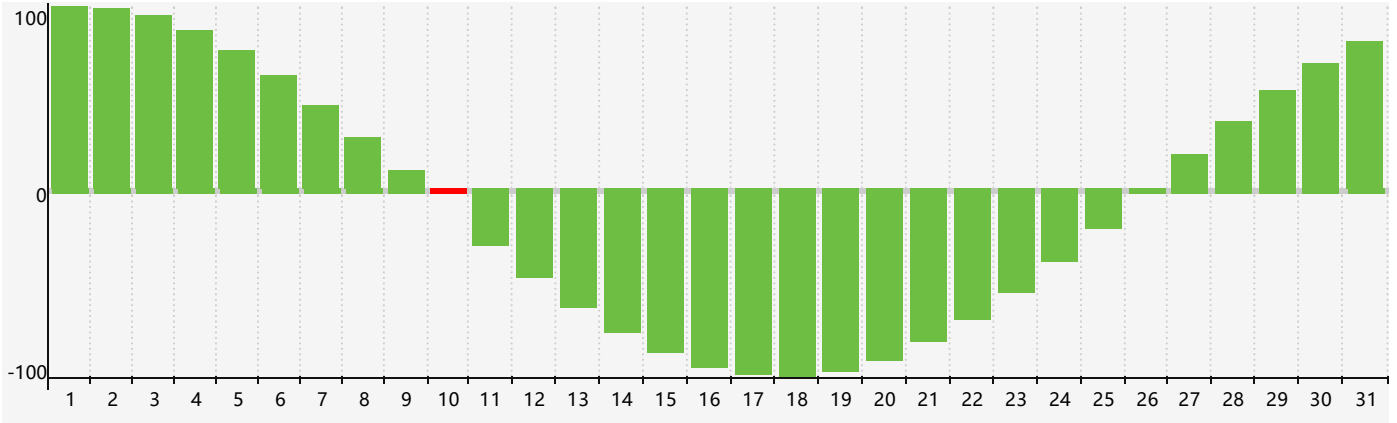

January 2019 Intellectual Biorhythm Charts

January 2019 Emotional Biorhythm Charts

January 2019 Physical Biorhythm Charts

January 2019

SUN	MON	TUE	WED	THU	FRI	SAT
30 	31 Emotional 	1 Physical 	2 	3 	4 	5 
6 	7 	8 	9 	10 Intellectual 	11 	12 
13 	14 	15 	16 	17 	18 	19 
20 	21 	22 	23 	24 Physical 	25 	26 
27 	28 Emotional 	29 	30 	31 	1 	2 