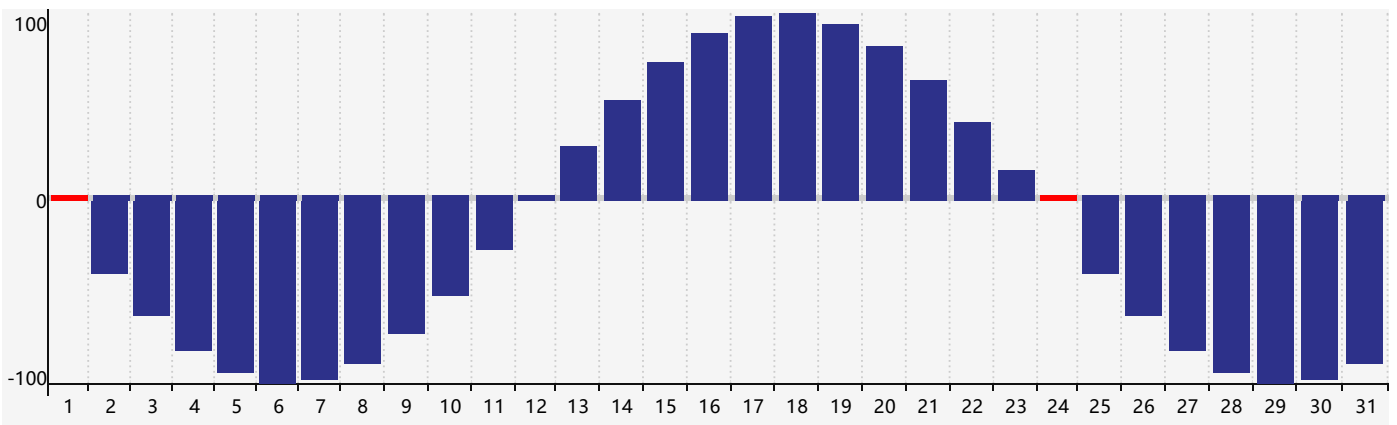

January 2019 Intellectual Biorhythm Charts

January 2019 Emotional Biorhythm Charts

January 2019 Physical Biorhythm Charts

January 2019

SUN	MON	TUE	WED	THU	FRI	SAT
30 	31 Emotional 	1 Physical 	2 	3 	4 	5 
6 	7 	8 	9 	10 Intellectual 	11 	12 
13 	14 	15 	16 	17 	18 	19 
20 	21 	22 	23 	24 Physical 	25 	26 
27 	28 Emotional 	29 	30 	31 	1 	2 